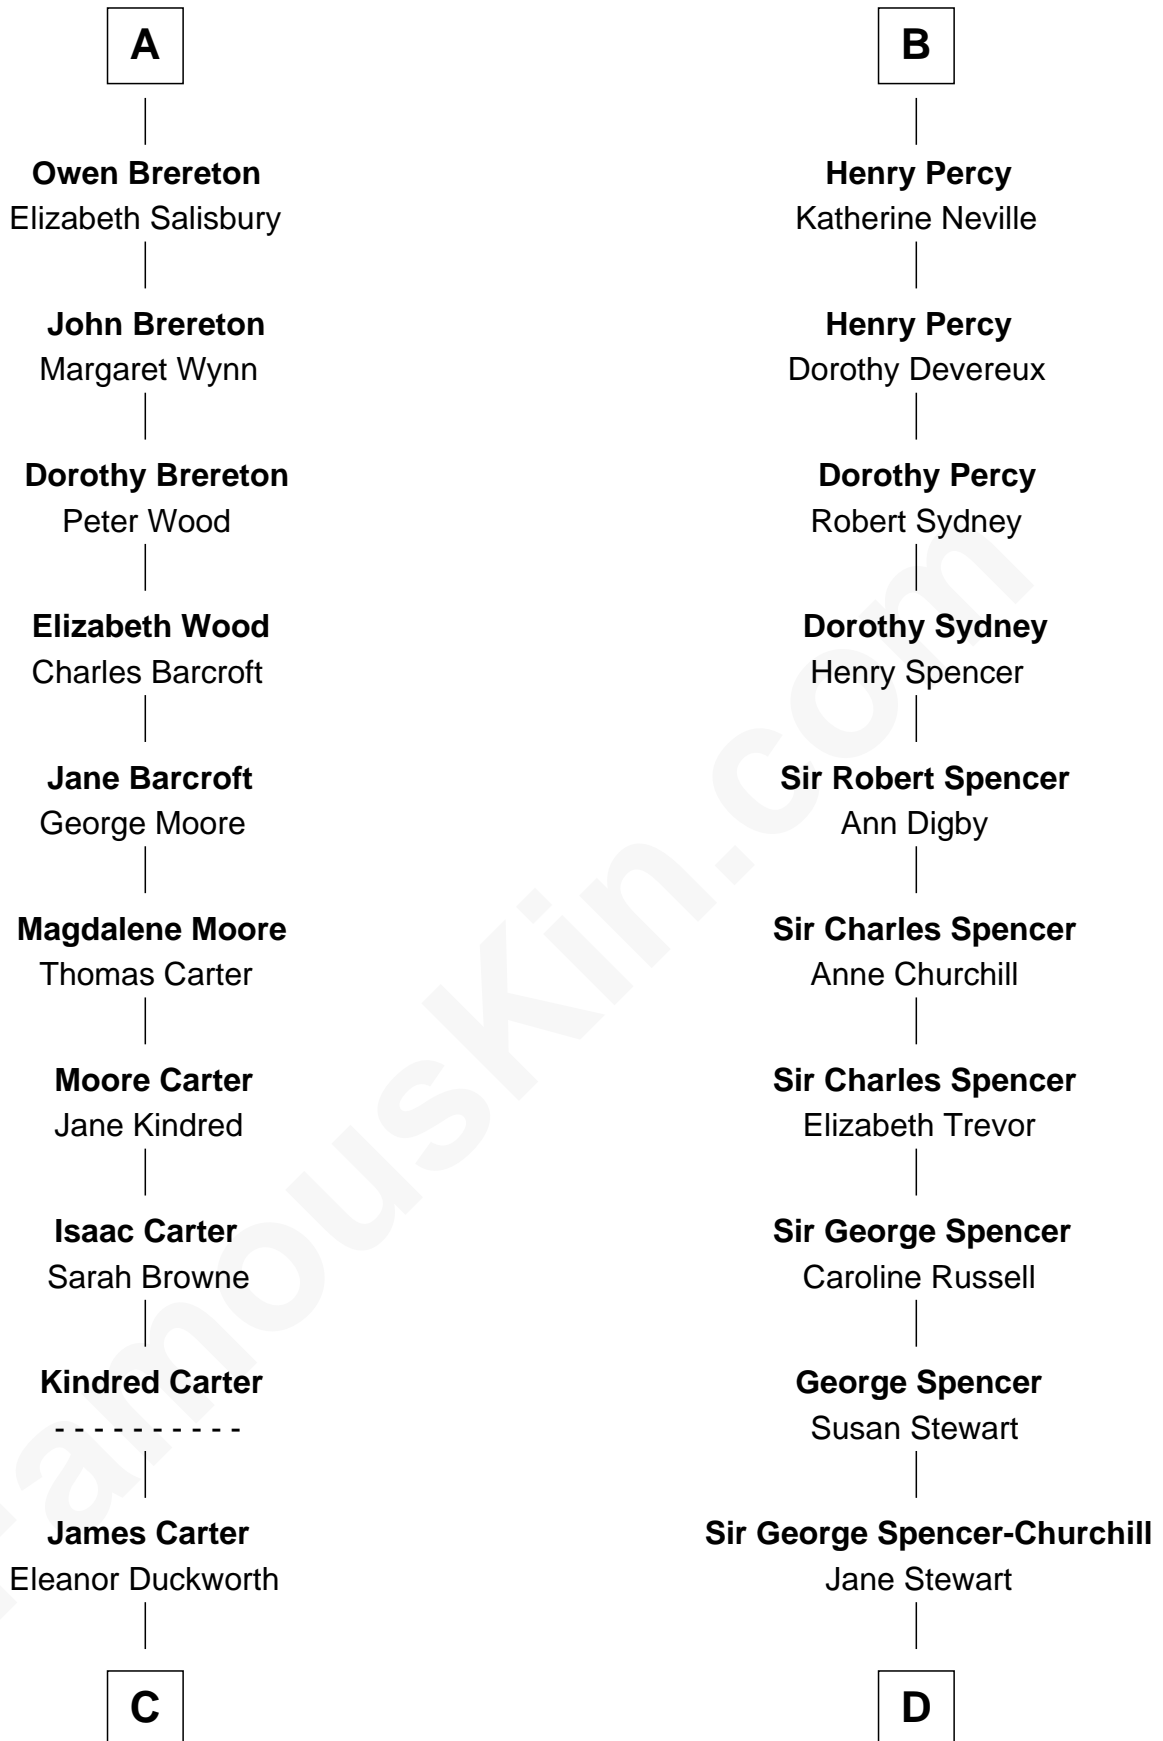

FamousKin.com Relationship Chart of

Jimmy Carter

39th U.S. President

19th cousin 2 times removed of

Sir Winston Churchill

Prime Minister of the United Kingdom

Sir Robert de Holland

Maude la Zouche

John Brereton
Margaret Fychan

A

Thomas Holand
Joan Plantagenet

Sir Thomas de Holand
Alice Fitzalan

Margaret de Holand
Sir John Beaufort

Edmund Beaufort
Eleanor Beauchamp

Eleanor Beaufort
Sir Robert Spencer

Catherine Spencer
Henry Algernon Percy

Sir Thomas Percy
Eleanor Harbottle

B

C

Wiley Carter

Ann Ansley

Littleberry Walker Carter

Mary Ann Diligent Seals

William Archibald Carter