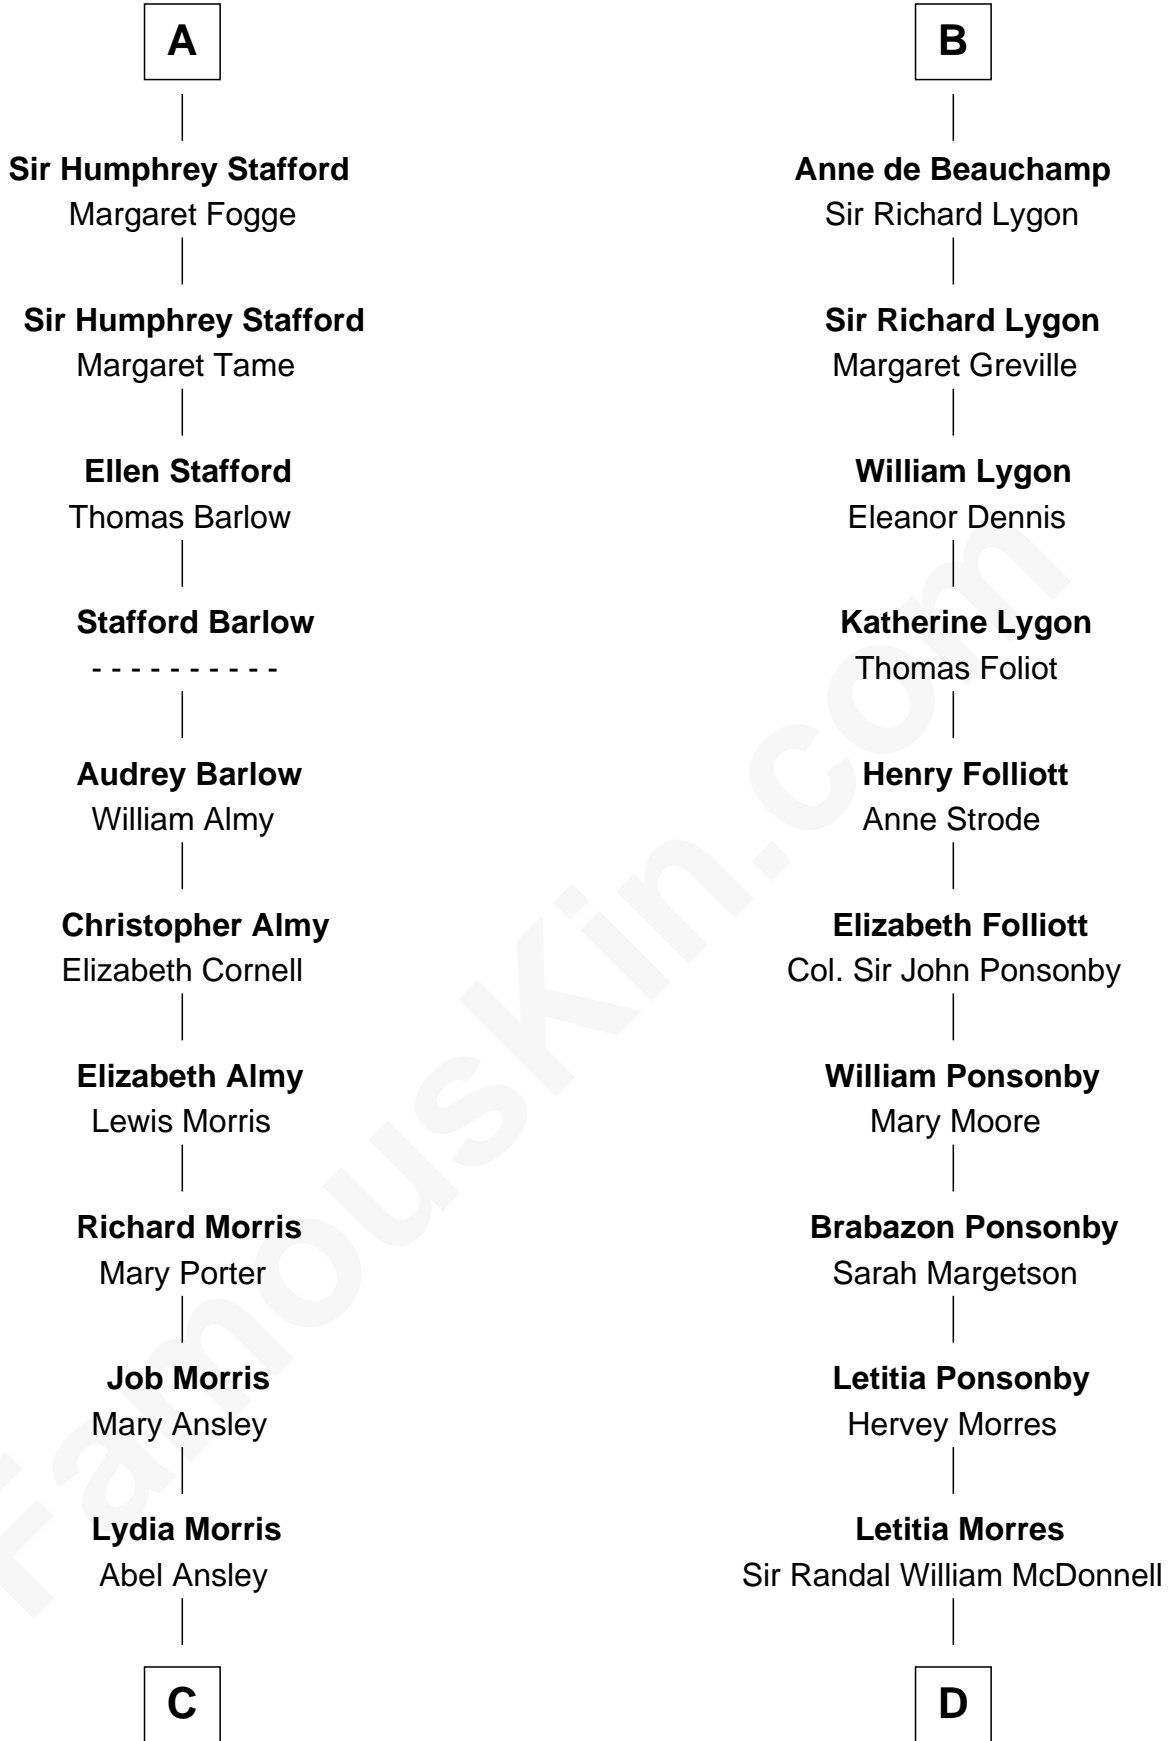

FamousKin.com Relationship Chart of

Jimmy Carter
39th U.S. President

21st cousin of

Sir Winston Churchill
Prime Minister of the United Kingdom

C

Ann Ansley
Wiley Carter

Littleberry Walker Carter
Mary Ann Diligent Seals

William Archibald Carter
Nina Pratt

Earl Carter
Lillian Gordy

Jimmy Carter
39th U.S. President

D

Anne Catherine McDonnell
Sir Henry Vane

Frances Anne Emily Vane-Tempest
Sir Charles William Stewart

Frances Anne Emily Vane
Sir John Winston Spencer-Churchill

Randolph Henry Spencer-Churchill
Jeanette Jerome

Sir Winston Churchill
Prime Minister of the United Kingdom