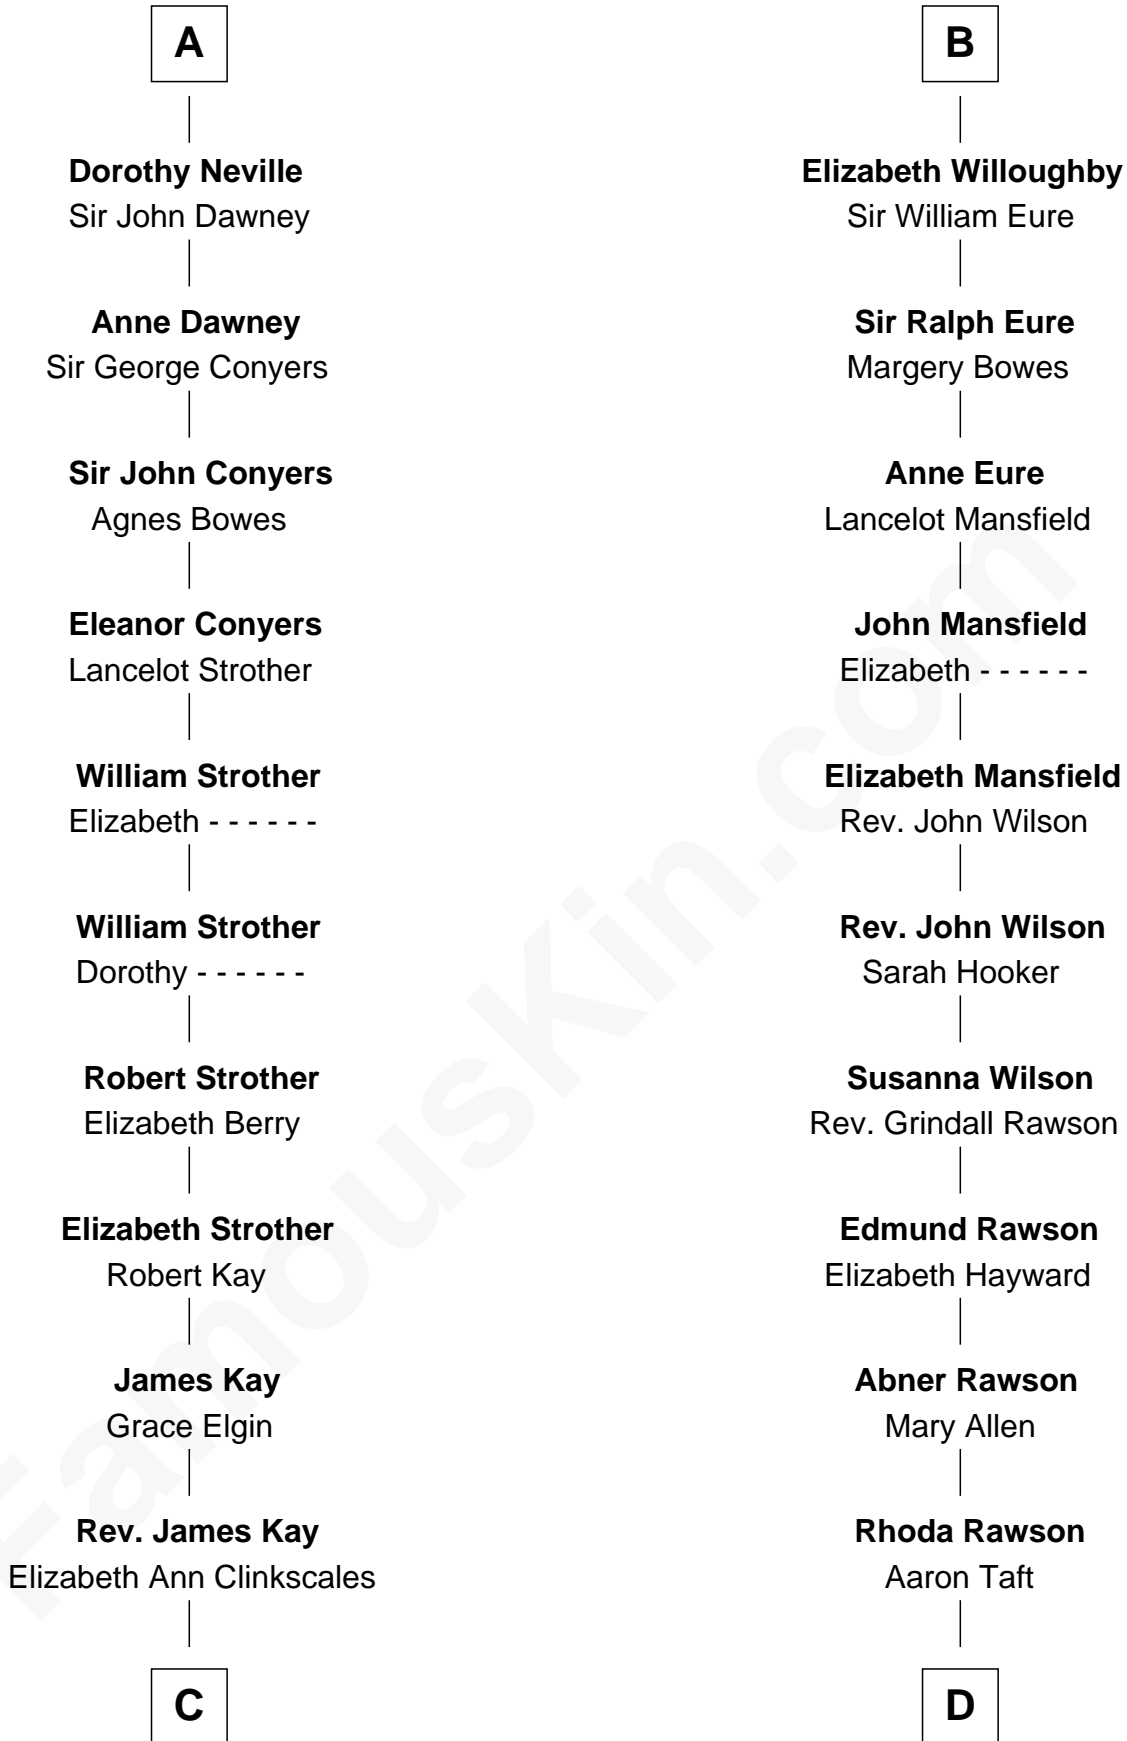

FamousKin.com Relationship Chart of

Jimmy Carter

39th U.S. President

19th cousin 2 times removed of

William Howard Taft

27th U.S. President

Henry Plantagenet

Maud de Chaworth

C

Mary Kay
John Pratt

James E. Pratt
Sophronia C. Cowan

Nina Pratt
William Archibald Carter

Earl Carter
Lillian Gordy

Jimmy Carter
39th U.S. President

D

Peter Rawson Taft
Sylvia Howard

Alphonso Taft
Louisa Maria Torrey

William Howard Taft
27th U.S. President

FamousKin.com