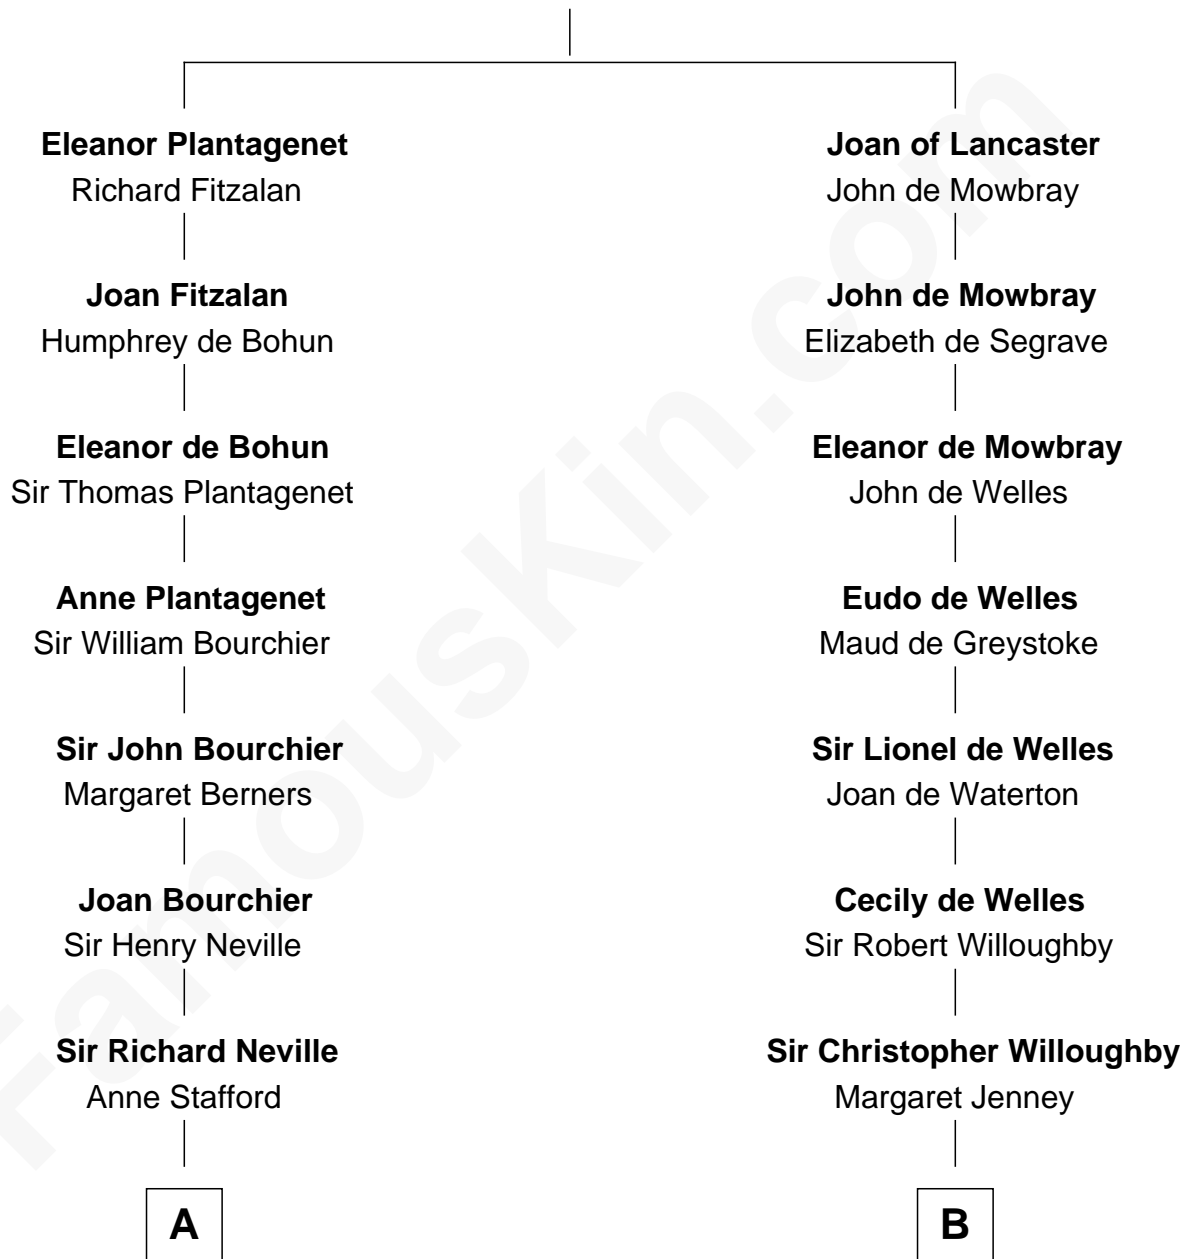

FamousKin.com Relationship Chart of

Jimmy Carter

39th U.S. President

19th cousin 2 times removed of

William Howard Taft

27th U.S. President

Henry Plantagenet

Maud de Chaworth

C

Mary Kay
John Pratt

James E. Pratt
Sophronia C. Cowan

Nina Pratt
William Archibald Carter

Earl Carter
Lillian Gordy

Jimmy Carter
39th U.S. President

D

Peter Rawson Taft
Sylvia Howard

Alphonso Taft
Louisa Maria Torrey

William Howard Taft
27th U.S. President

FamousKin.com