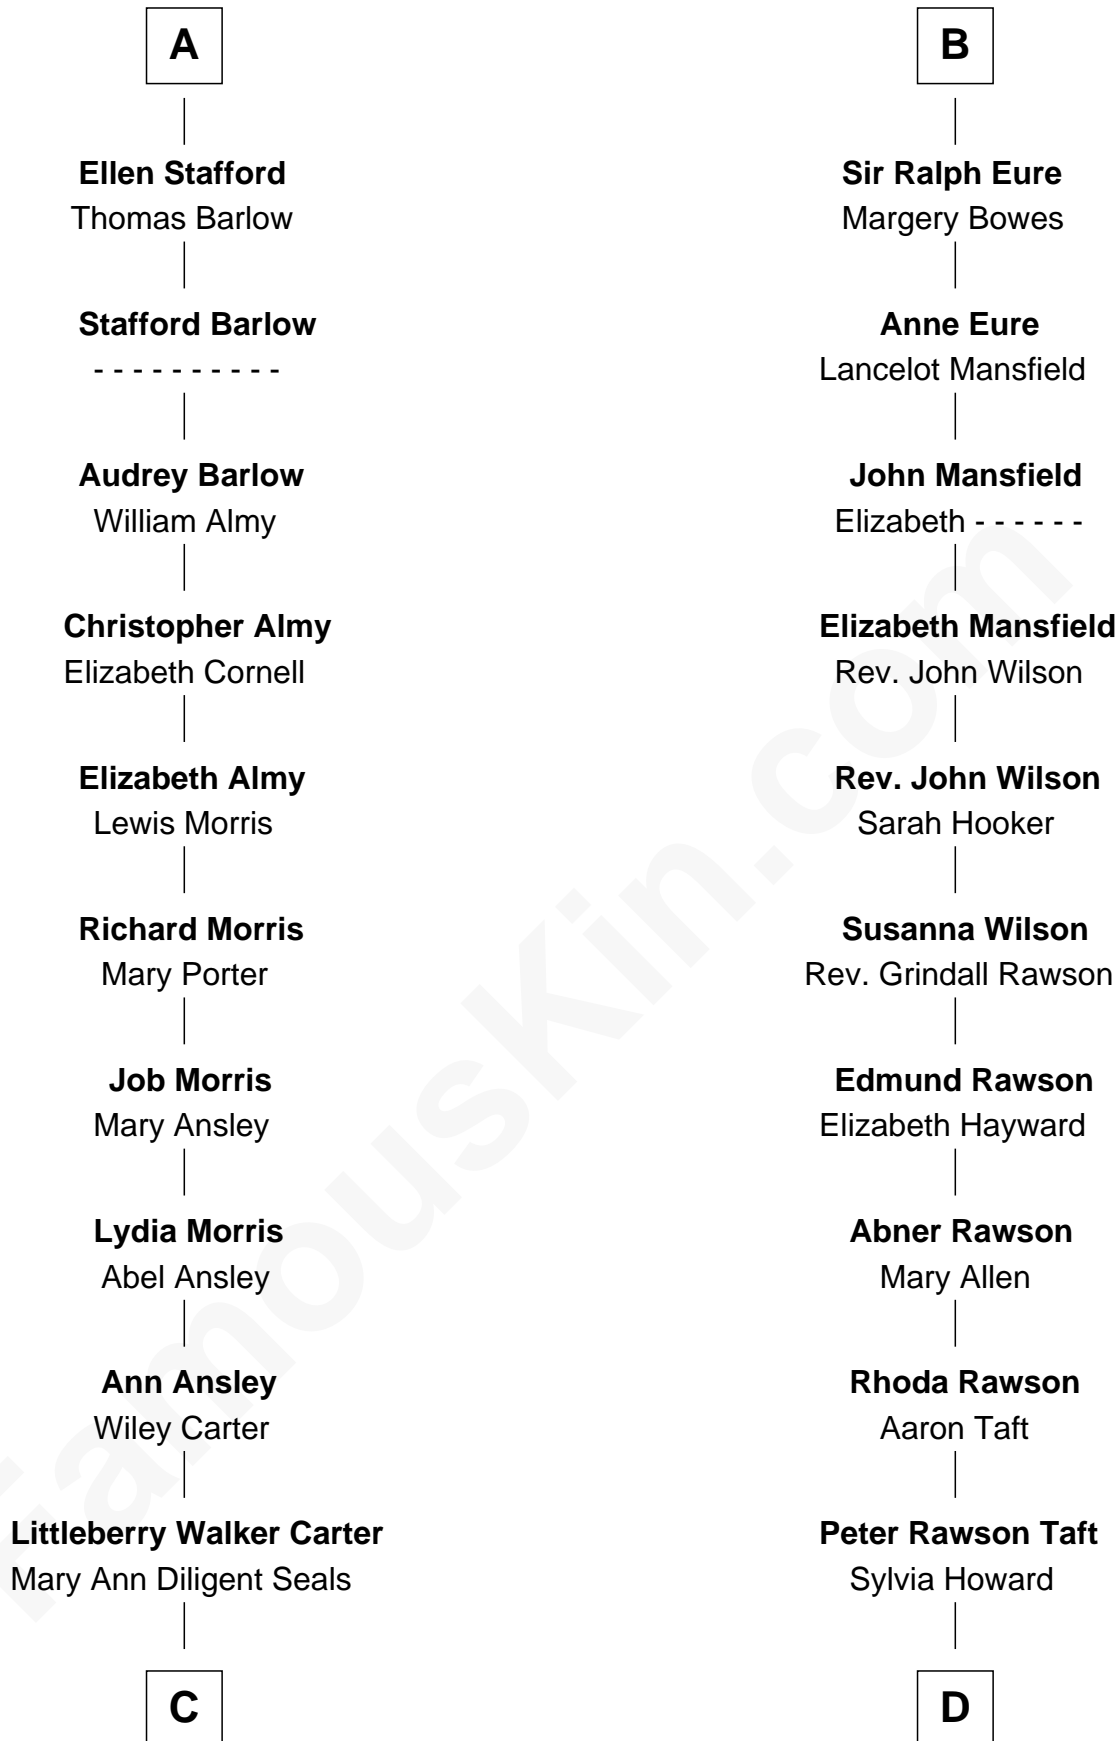

FamousKin.com Relationship Chart of

Jimmy Carter

39th U.S. President

18th cousin 1 time removed of

William Howard Taft

27th U.S. President

C

William Archibald Carter

Nina Pratt

Earl Carter

Lillian Gordy

Jimmy Carter

39th U.S. President

D

Alphonso Taft

Louisa Maria Torrey

William Howard Taft

27th U.S. President

FamousKin.com