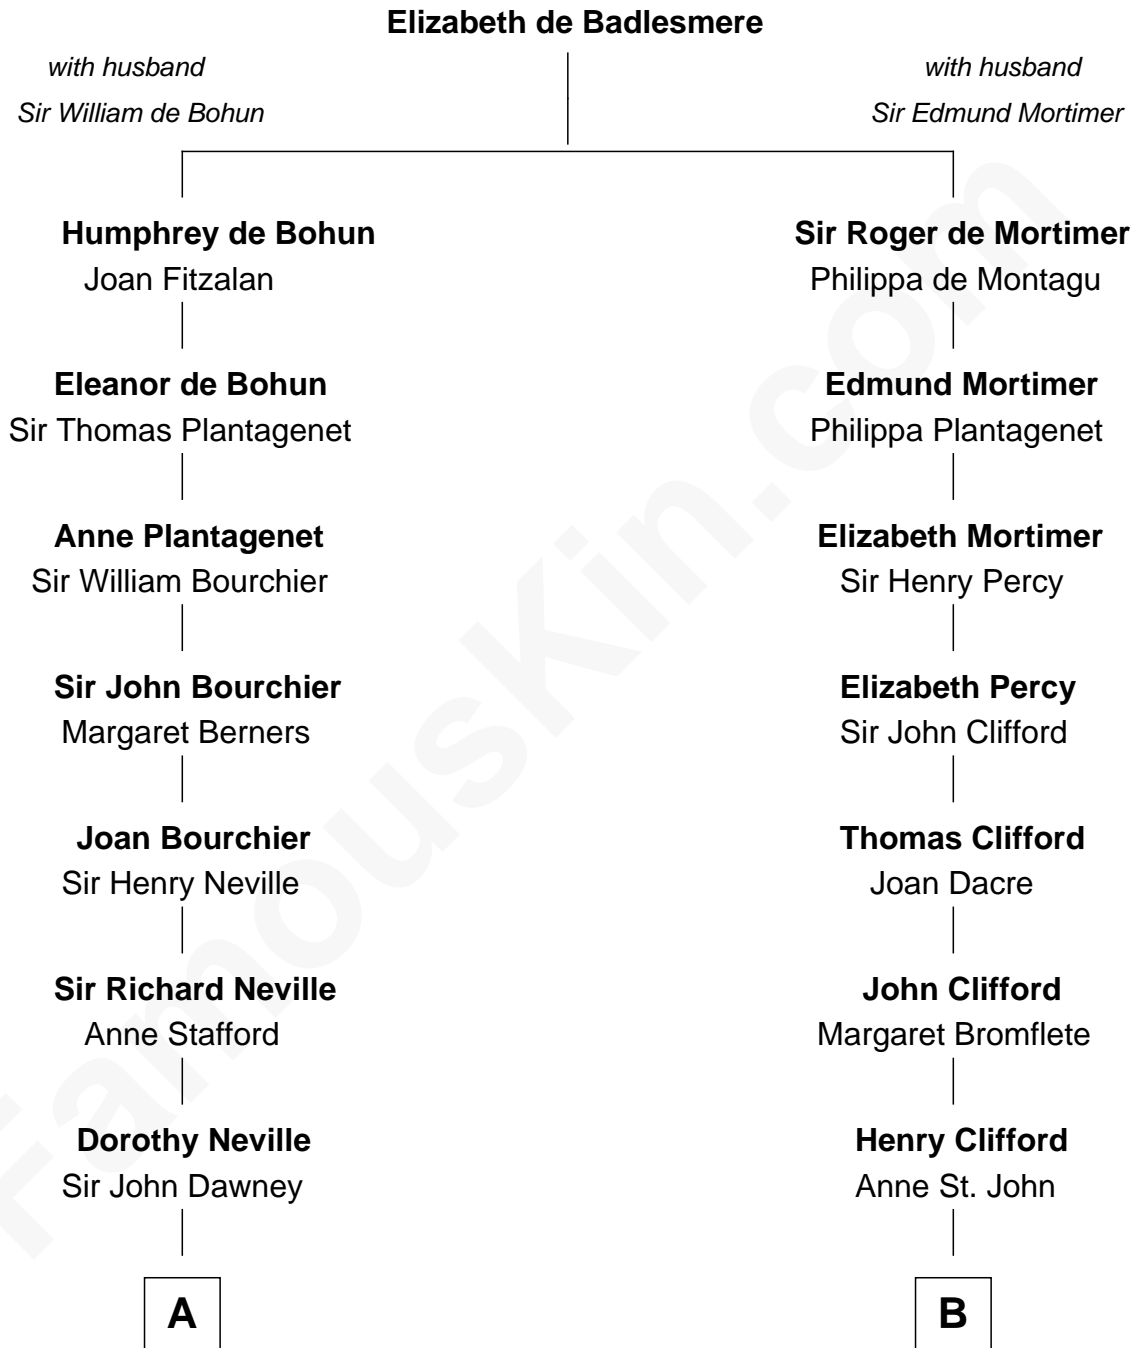

FamousKin.com Relationship Chart of

Jimmy Carter

39th U.S. President

19th cousin 1 time removed of

William Howard Taft

27th U.S. President

C

James E. Pratt
Sophronia C. Cowan

Nina Pratt
William Archibald Carter

Earl Carter
Lillian Gordy

Jimmy Carter
39th U.S. President

D

Peter Rawson Taft
Sylvia Howard

Alphonso Taft
Louisa Maria Torrey

William Howard Taft
27th U.S. President

FamousKin.com