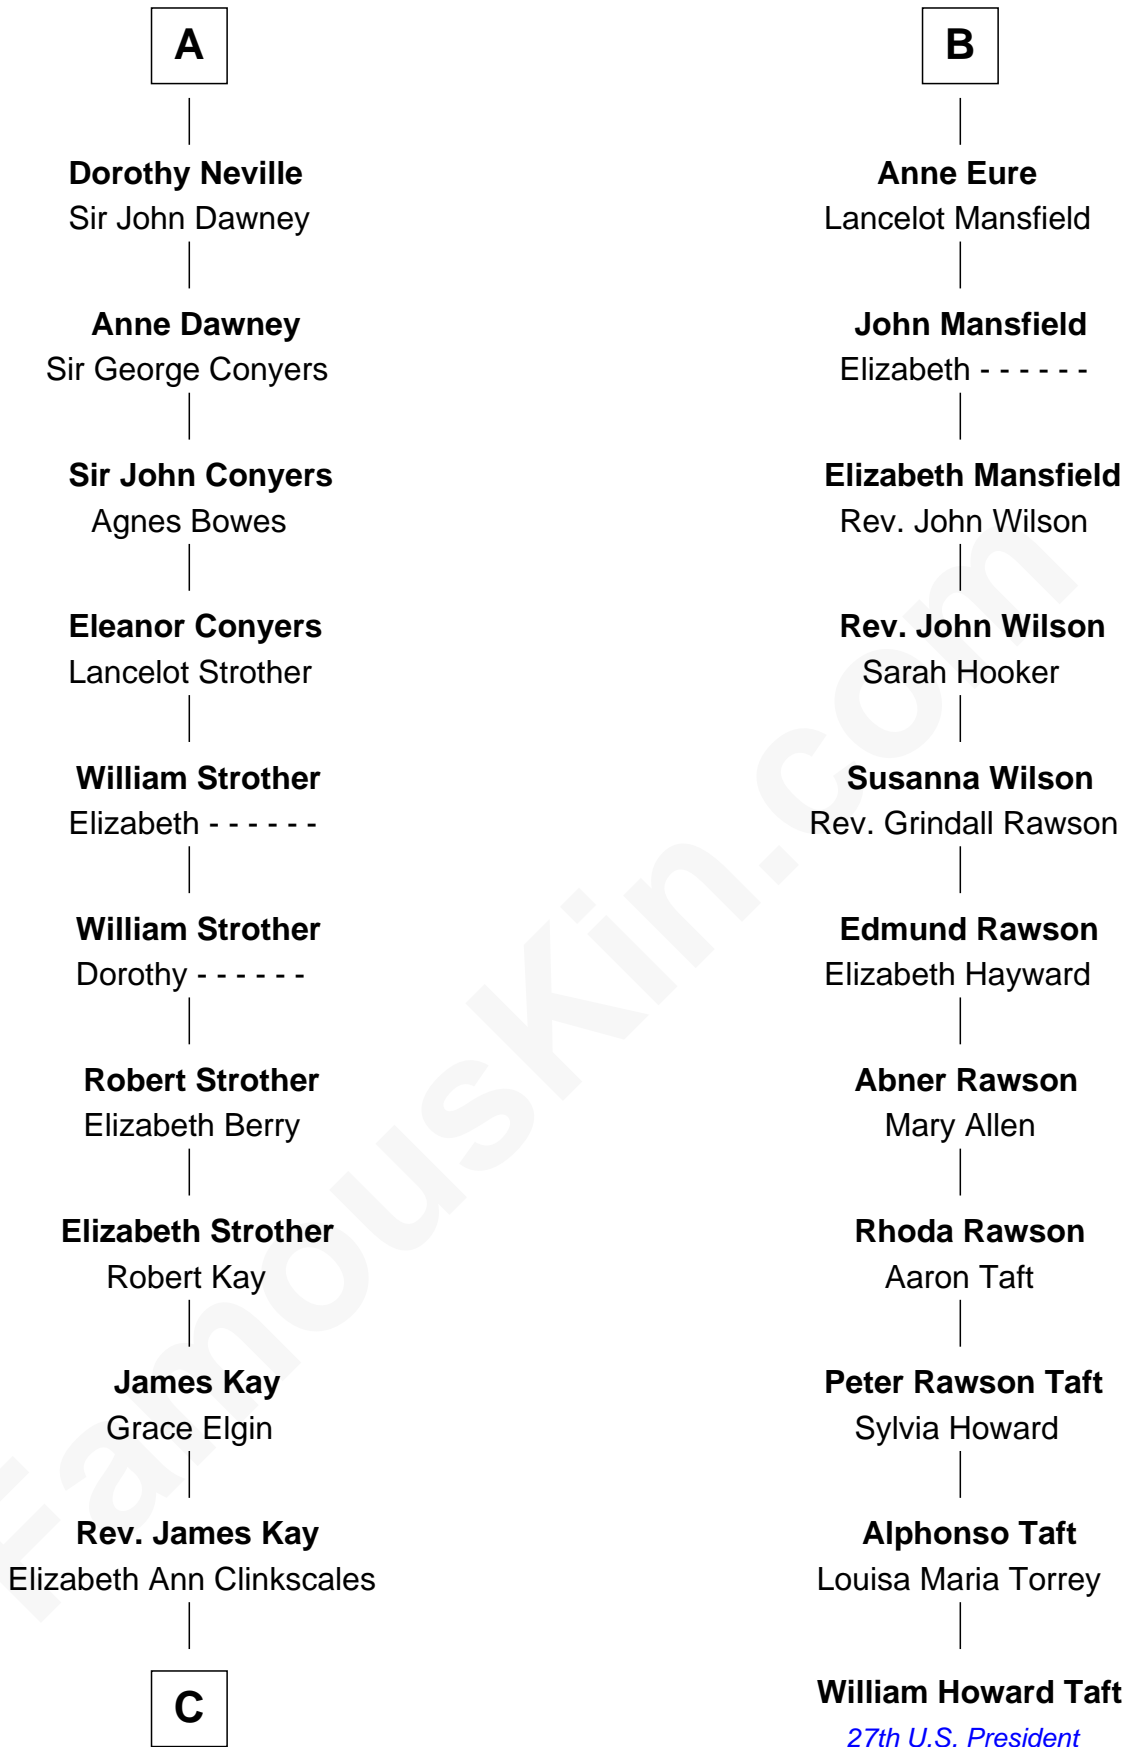

FamousKin.com Relationship Chart of

Jimmy Carter

39th U.S. President

17th cousin 4 times removed of

William Howard Taft

27th U.S. President

Edmund Fitzalan

Alice de Warenne

C

—
Mary Kay
John Pratt

—
James E. Pratt
Sophronia C. Cowan

—
Nina Pratt
William Archibald Carter

—
Earl Carter
Lillian Gordy

—
Jimmy Carter
39th U.S. President

FamousKin.com