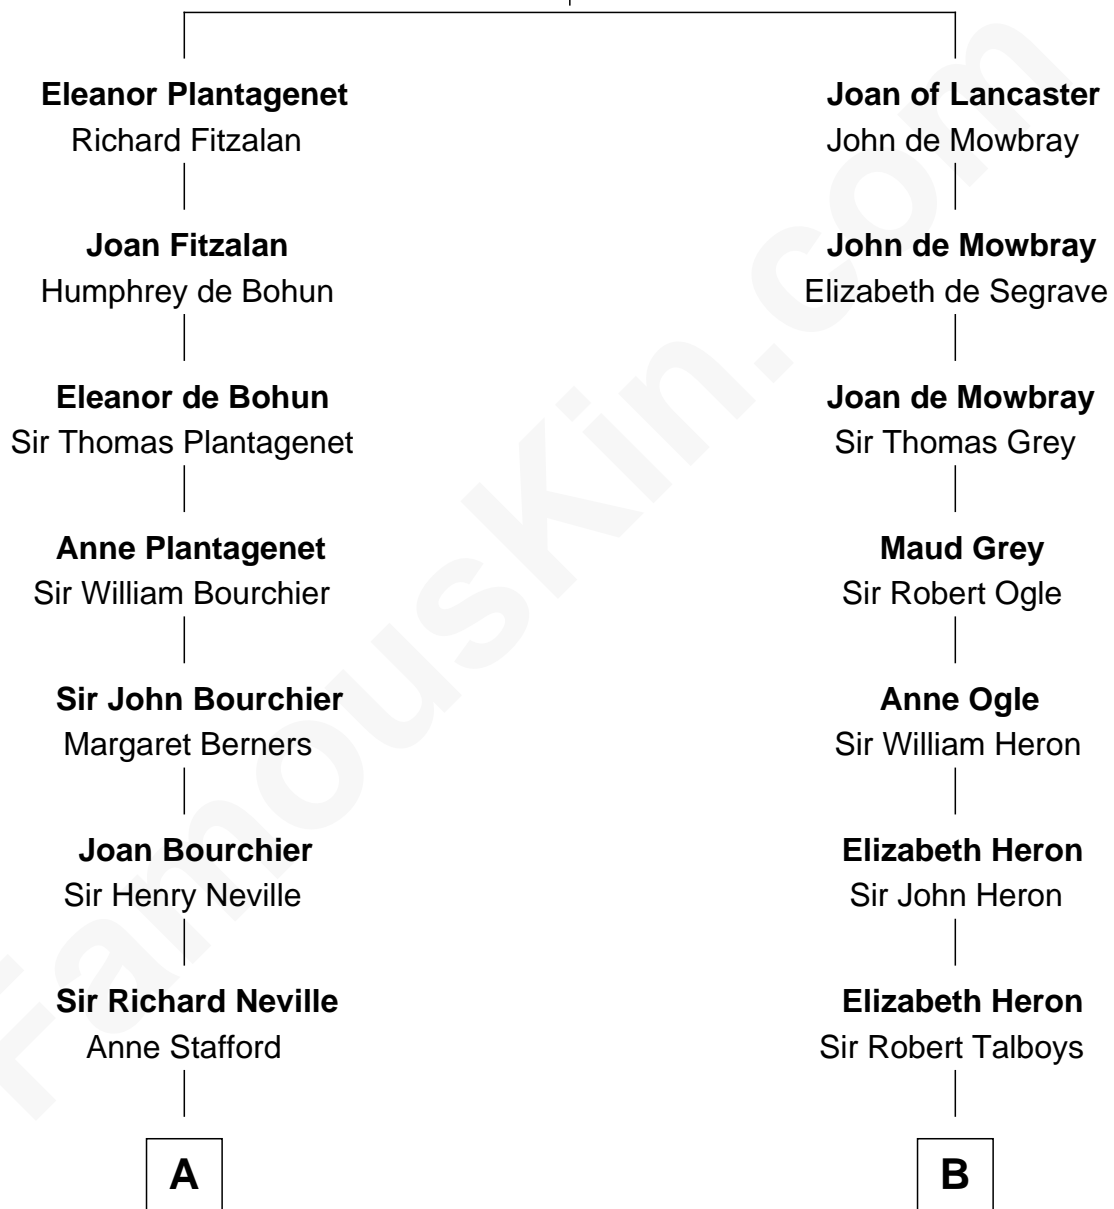

FamousKin.com Relationship Chart of

Jimmy Carter
39th U.S. President

21st cousin of

Mitt Romney
70th Governor of Massachusetts

Henry Plantagenet
Maud de Chaworth

C

Mary Kay
John Pratt

James E. Pratt
Sophronia C. Cowan

Nina Pratt
William Archibald Carter

Earl Carter
Lillian Gordy

Jimmy Carter
39th U.S. President

D

Clarissa Minerva Duzette
Lewis Robison

Charles Edward Robison
Rosetta Mary Berry

Alma Luella Robison
Harold Arundel LaFount

Lenore Emily LaFount
George Wilcken Romney

Mitt Romney
70th Governor of Massachusetts

FamousKin.com