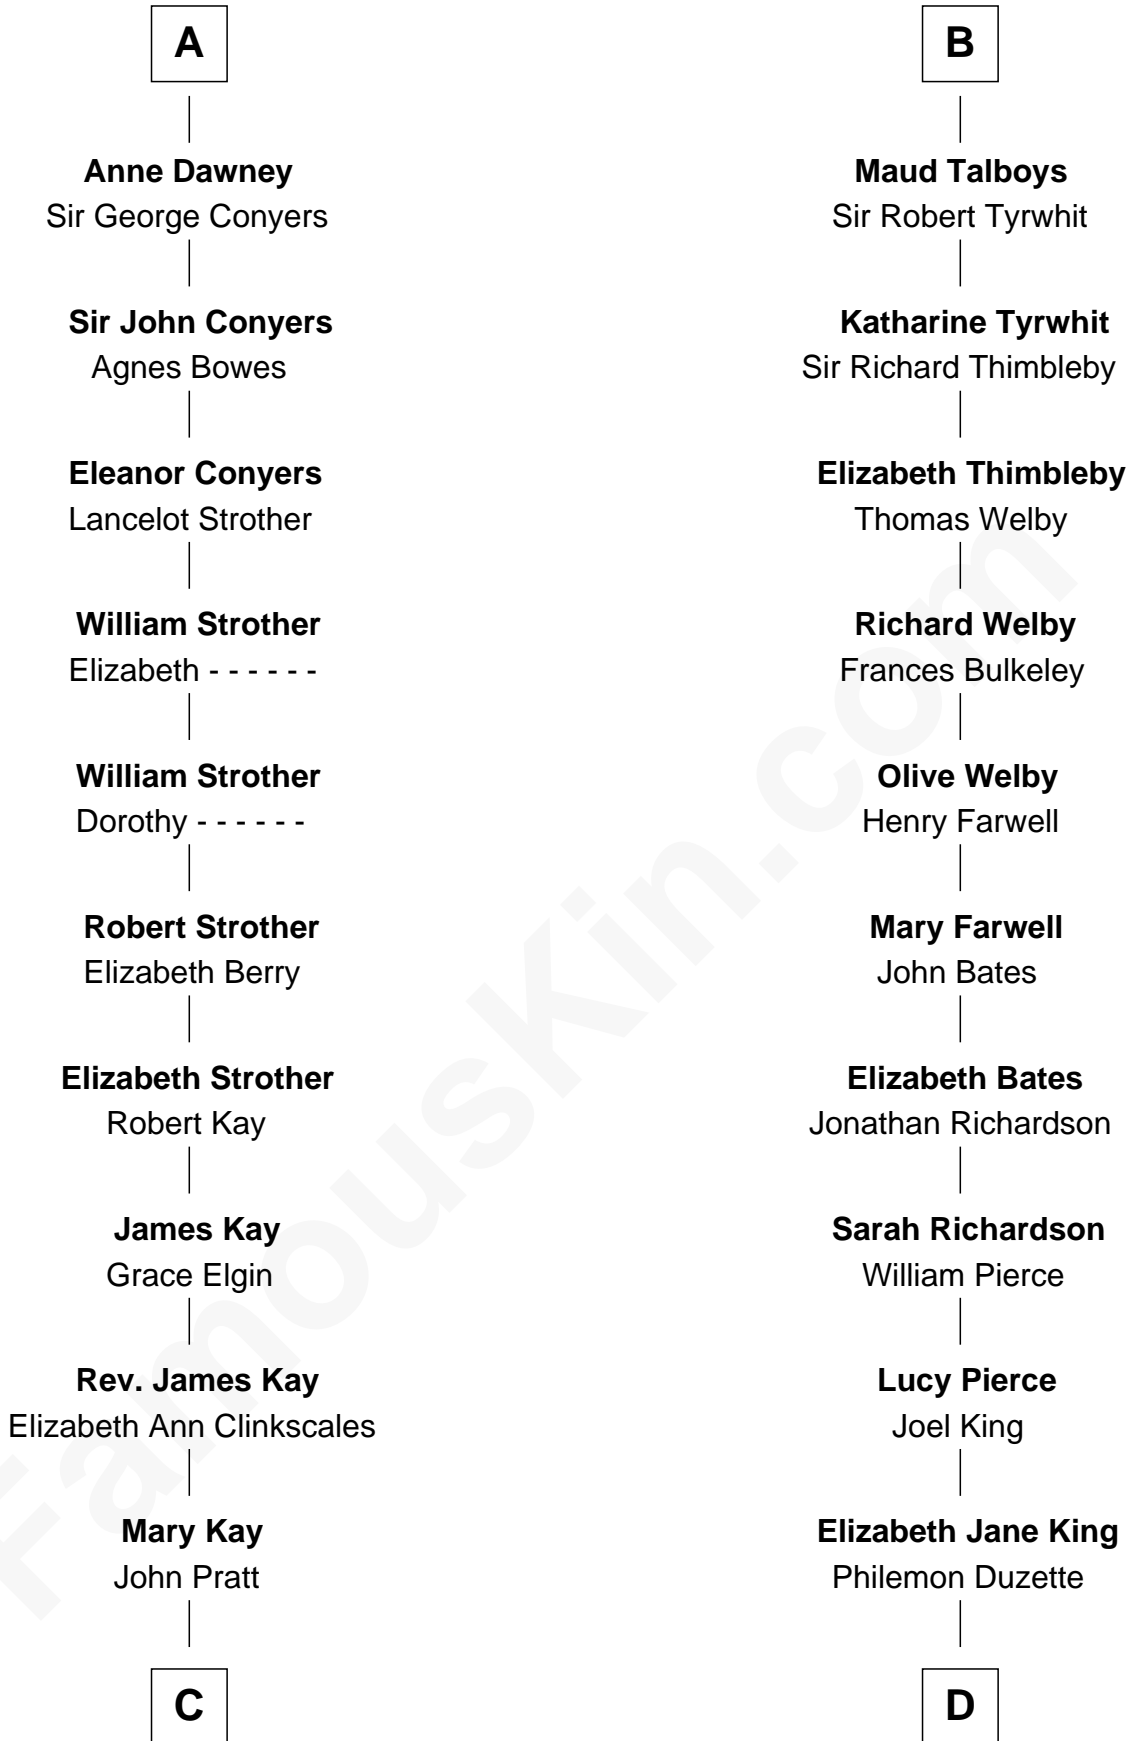

FamousKin.com Relationship Chart of

Jimmy Carter

39th U.S. President

20th cousin 1 time removed of

Mitt Romney

70th Governor of Massachusetts

Sir Hugh I de Audley

Iseult de Mortimer

A

Hugh de Audley
Margaret de Clare

Margaret de Audley
Ralph de Stafford

Beatrice de Stafford
Thomas de Ros

Margaret de Ros
Sir Reynold Grey

Margaret Grey
Sir William Bonville

Elizabeth Bonville
William Talboys

Sir Robert Talboys
Elizabeth Heron

B

C

James E. Pratt
Sophronia C. Cowan

Nina Pratt
William Archibald Carter

Earl Carter
Lillian Gordy

Jimmy Carter
39th U.S. President

D