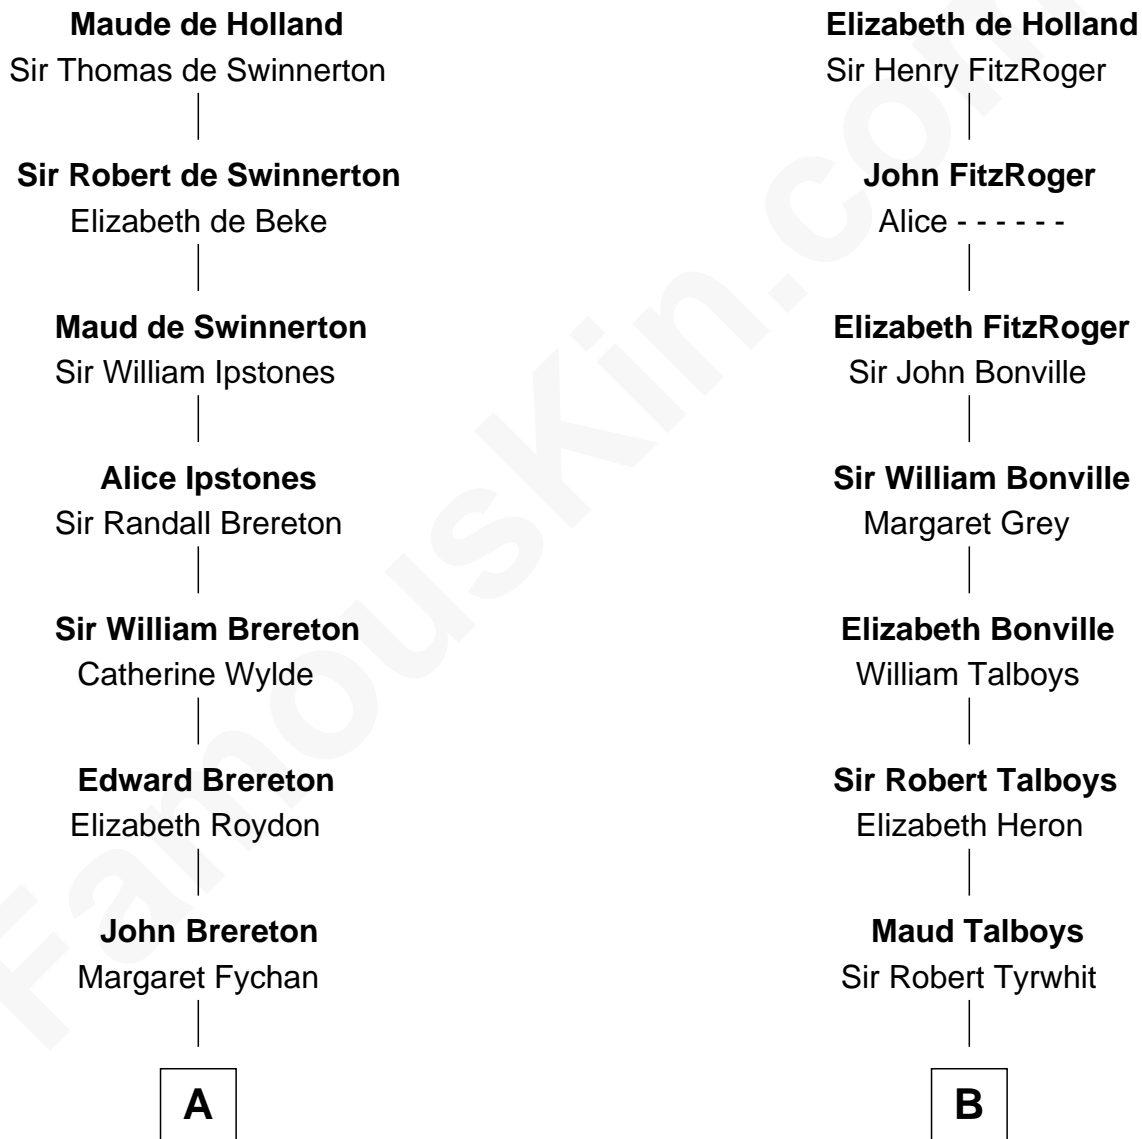

FamousKin.com Relationship Chart of

Jimmy Carter

39th U.S. President

20th cousin 1 time removed of

Mitt Romney

70th Governor of Massachusetts

Sir Robert de Holland

Maude la Zouche

C

Wiley Carter
Ann Ansley

Littleberry Walker Carter
Mary Ann Diligent Seals

William Archibald Carter
Nina Pratt

Earl Carter
Lillian Gordy

Jimmy Carter
39th U.S. President

D

Charles Edward Robison
Rosetta Mary Berry

Alma Luella Robison
Harold Arundel LaFount

Lenore Emily LaFount
George Wilcken Romney

Mitt Romney
70th Governor of Massachusetts