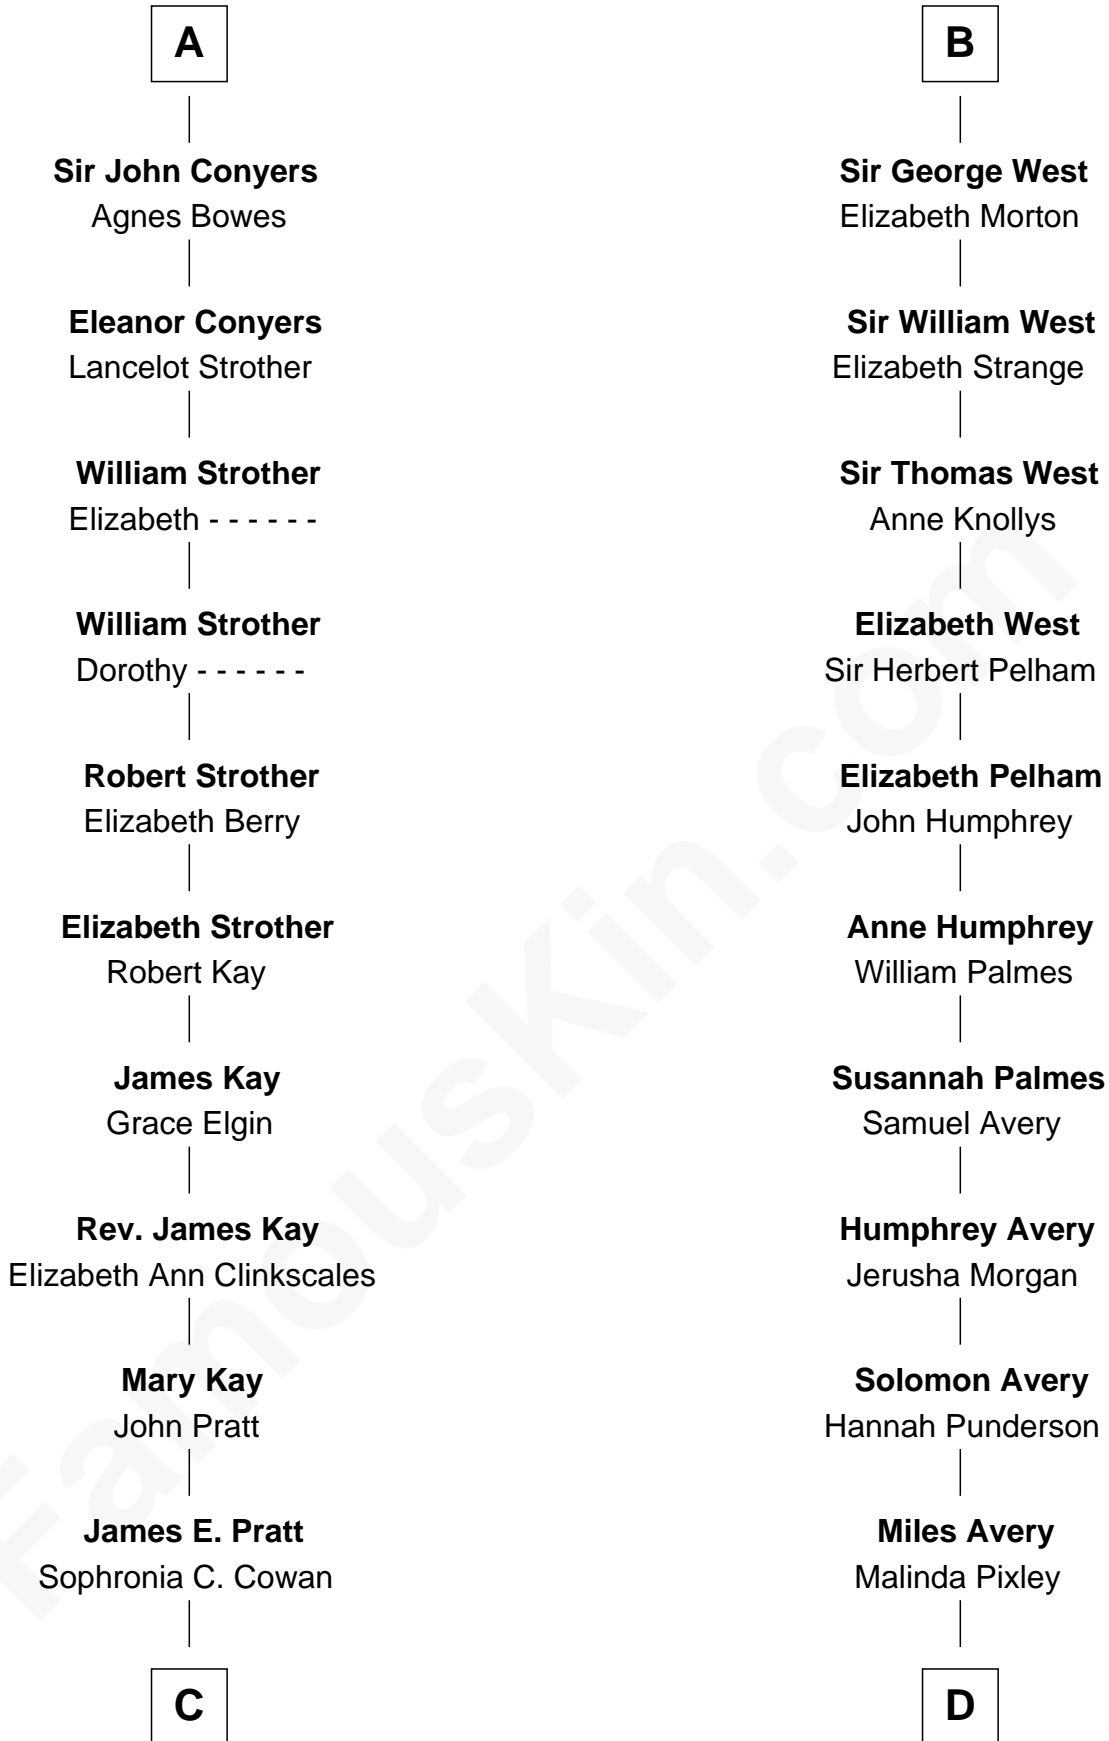

FamousKin.com Relationship Chart of

Jimmy Carter
39th U.S. President

19th cousin of

John D. Rockefeller
Founder of the Standard Oil Company

C

Nina Pratt
William Archibald Carter

Earl Carter
Lillian Gordy

Jimmy Carter
39th U.S. President

D

Lucy Avery
Godfrey Lewis Rockefeller

William Avery Rockefeller
Eliza Davison

John D. Rockefeller
Founder of the Standard Oil Company

FamousKin.com