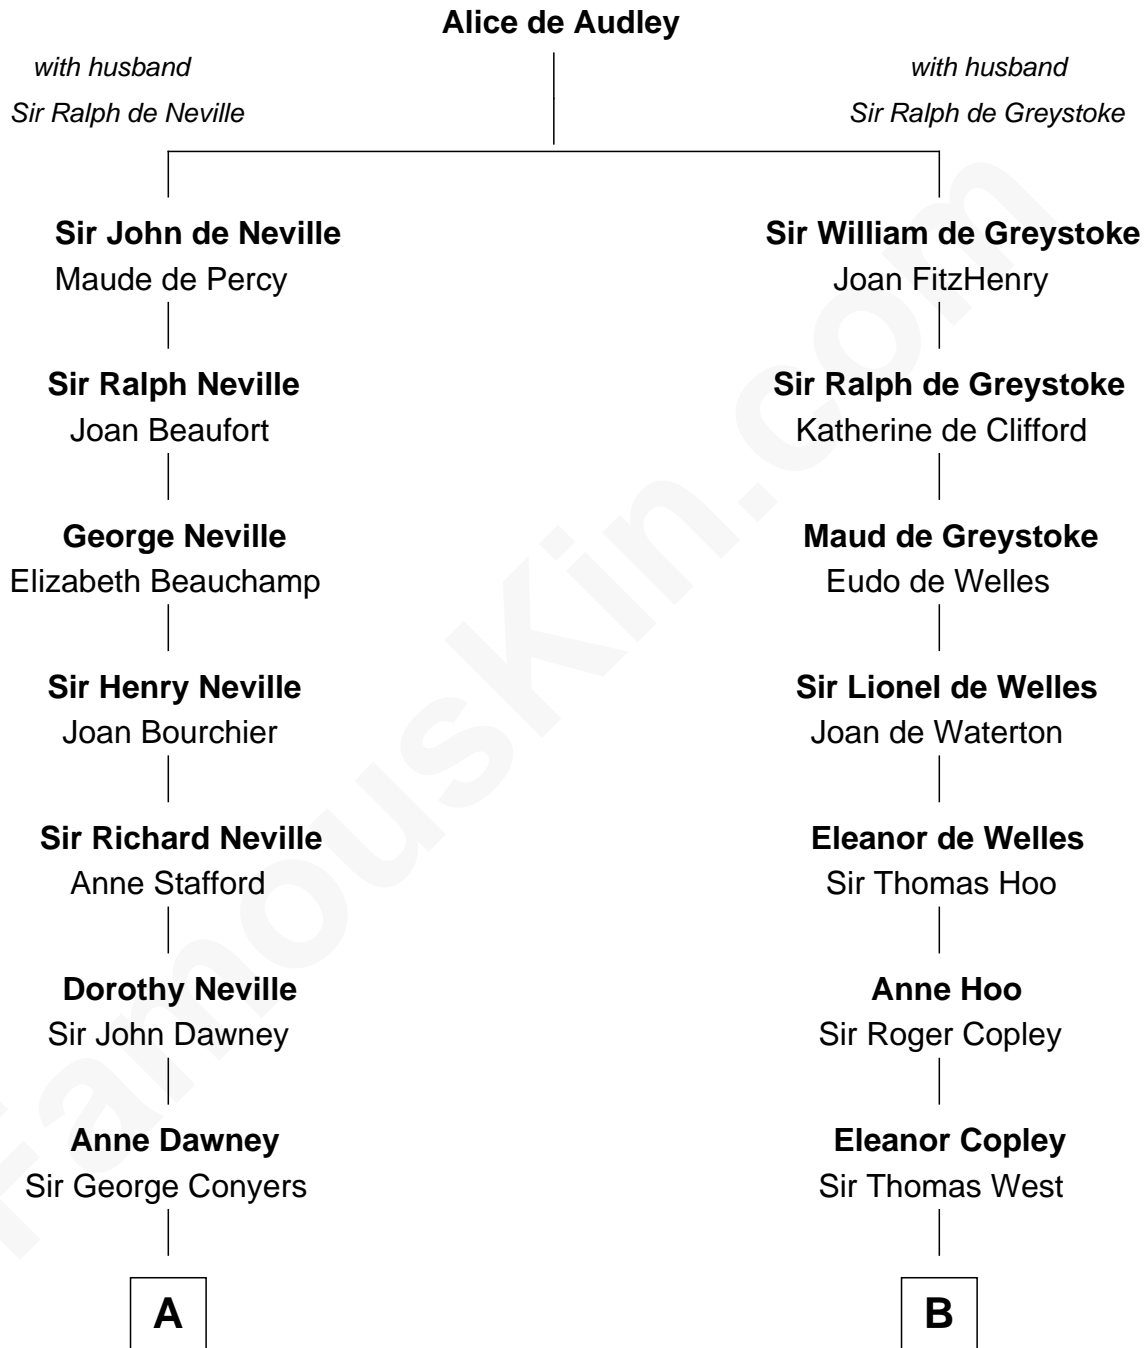

FamousKin.com Relationship Chart of

Jimmy Carter
39th U.S. President

19th cousin of

John D. Rockefeller
Founder of the Standard Oil Company

C

Nina Pratt
William Archibald Carter

Earl Carter
Lillian Gordy

Jimmy Carter
39th U.S. President

D

Lucy Avery
Godfrey Lewis Rockefeller

William Avery Rockefeller
Eliza Davison

John D. Rockefeller
Founder of the Standard Oil Company

FamousKin.com