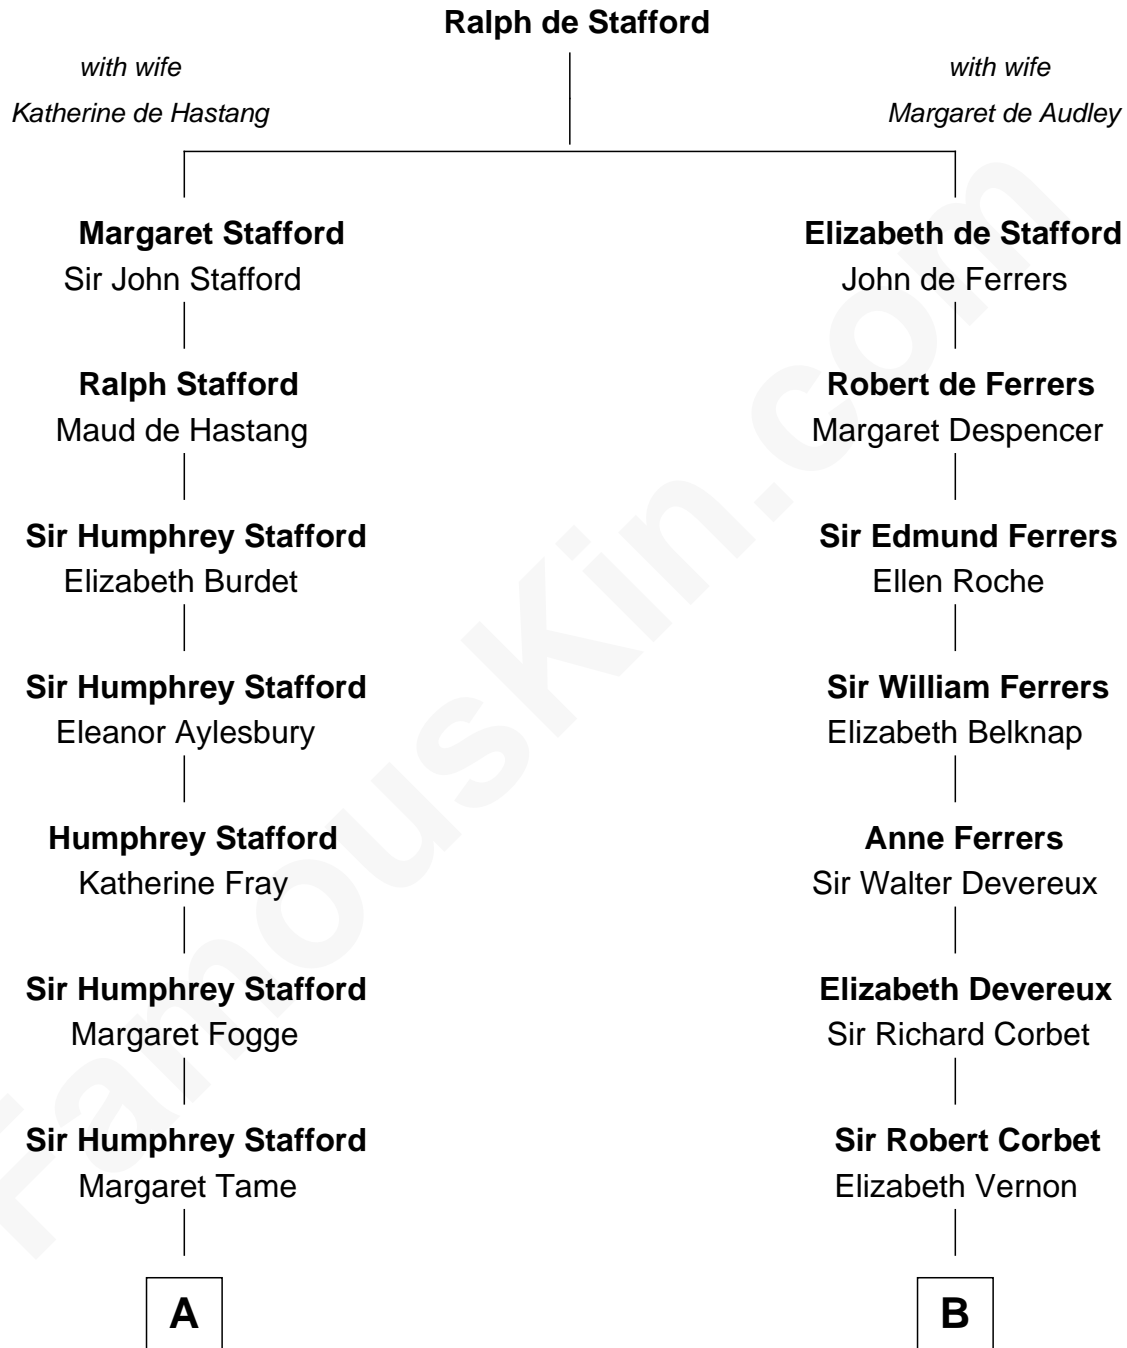

FamousKin.com Relationship Chart of

Jimmy Carter
39th U.S. President

19th cousin of

John D. Rockefeller
Founder of the Standard Oil Company

C

William Archibald Carter

Nina Pratt

Earl Carter

Lillian Gordy

Jimmy Carter

39th U.S. President

D

Lucy Avery

Godfrey Lewis Rockefeller

William Avery Rockefeller

Eliza Davison