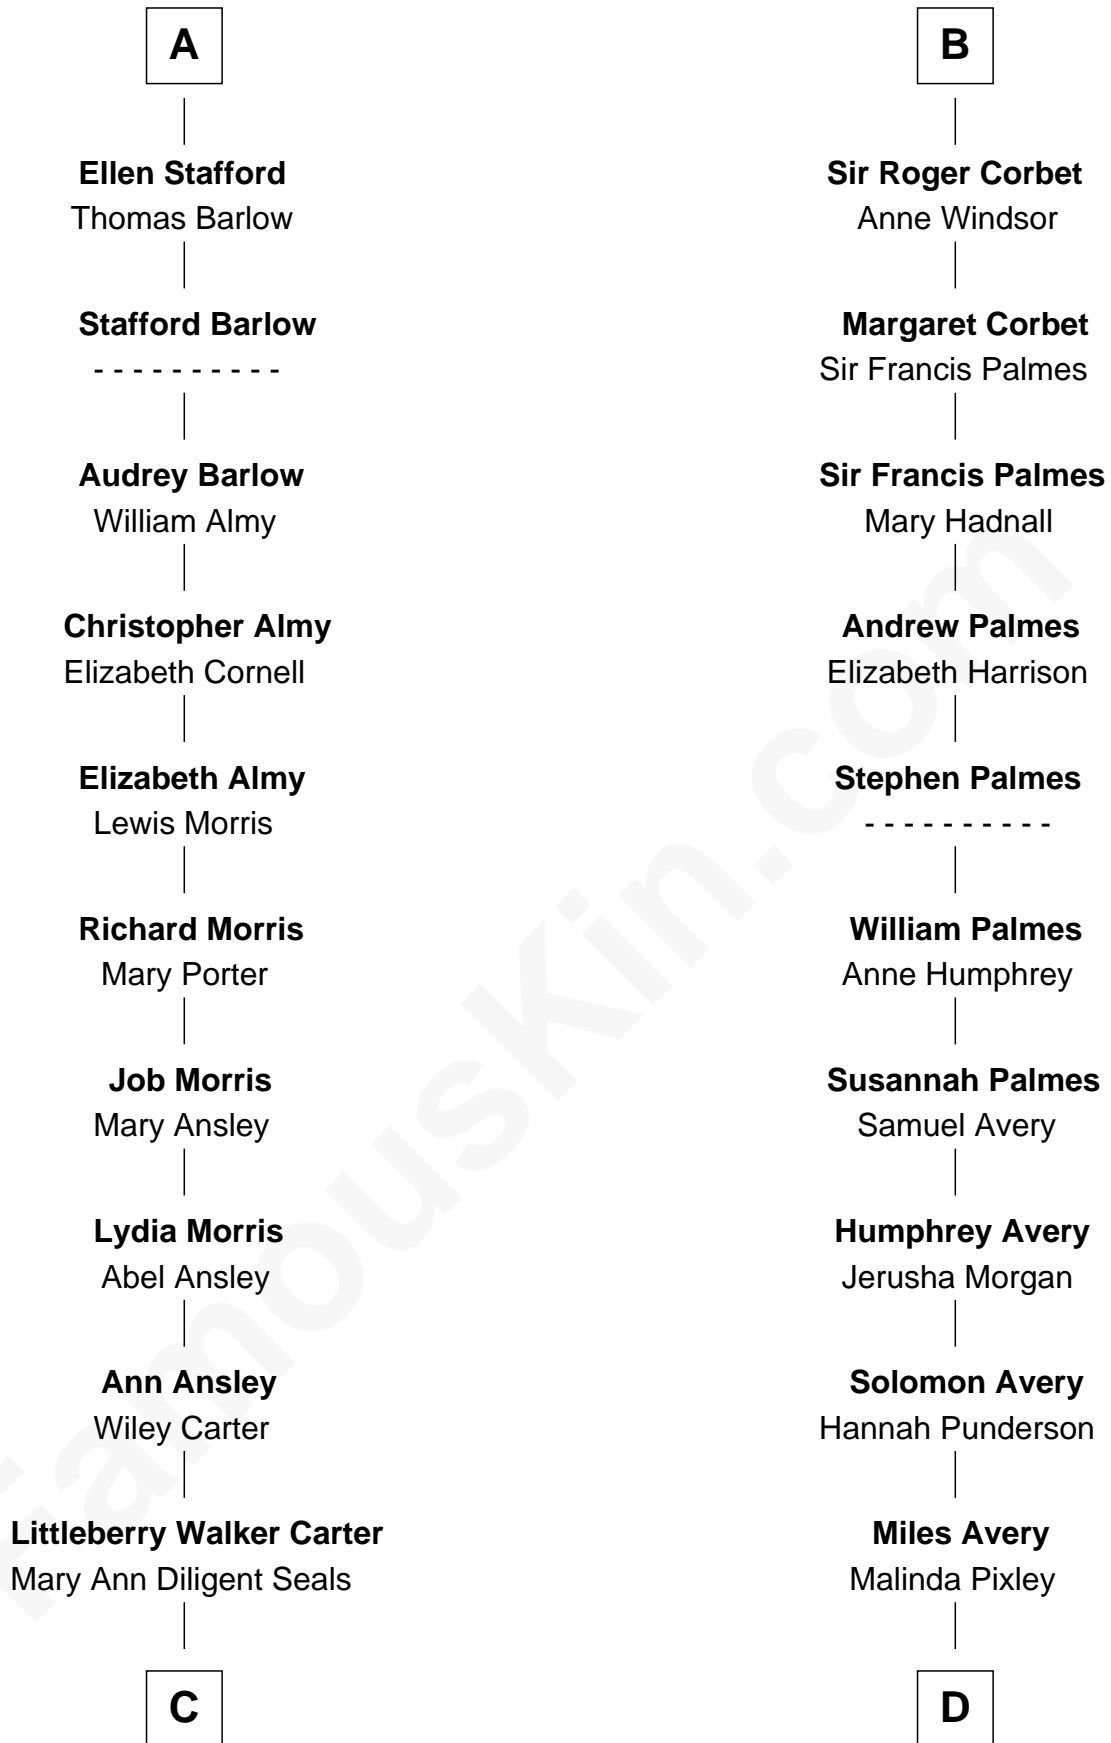

FamousKin.com Relationship Chart of

Jimmy Carter
39th U.S. President

19th cousin of

John D. Rockefeller
Founder of the Standard Oil Company

C

William Archibald Carter

Nina Pratt

Earl Carter

Lillian Gordy

Jimmy Carter

39th U.S. President

D

Lucy Avery

Godfrey Lewis Rockefeller

William Avery Rockefeller

Eliza Davison