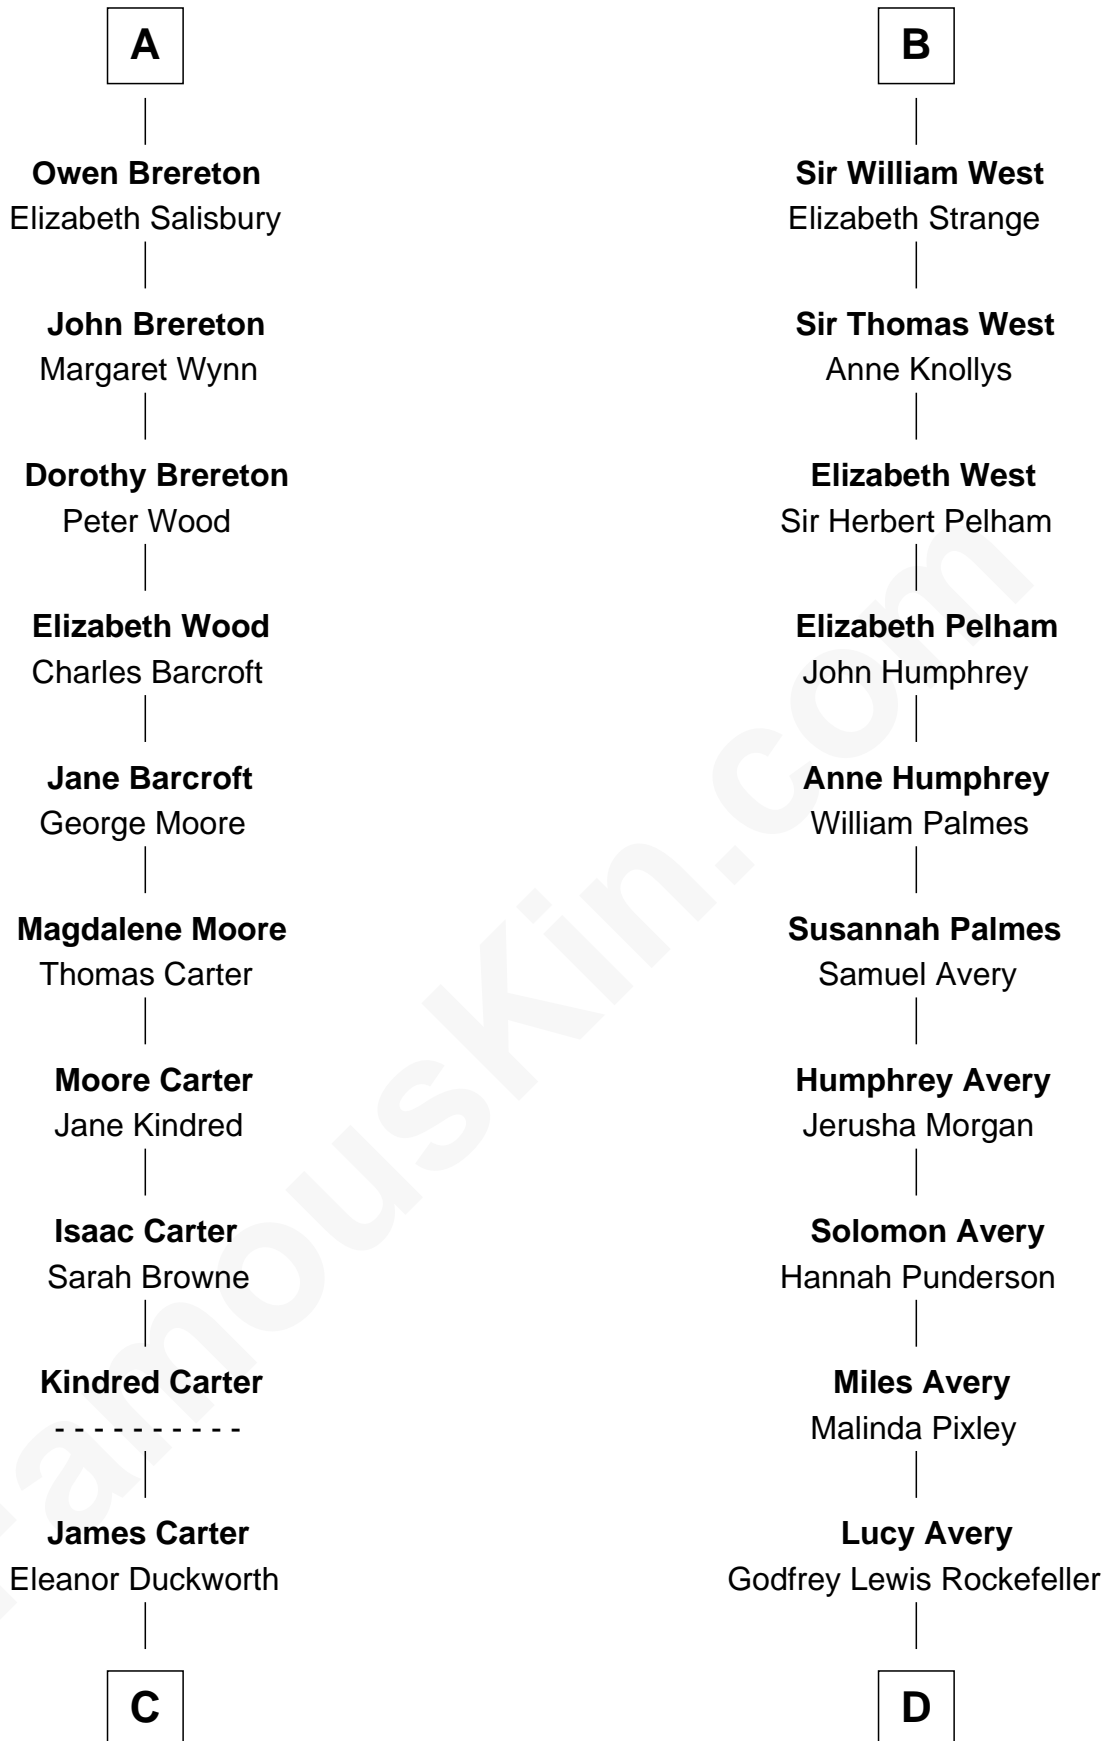

FamousKin.com Relationship Chart of

Jimmy Carter

39th U.S. President

18th cousin 3 times removed of

John D. Rockefeller

Founder of the Standard Oil Company

Sir Robert de Holland

Maude la Zouche

C

Wiley Carter
Ann Ansley

Littleberry Walker Carter
Mary Ann Diligent Seals

William Archibald Carter
Nina Pratt

Earl Carter
Lillian Gordy

Jimmy Carter
39th U.S. President

D

William Avery Rockefeller
Eliza Davison

John D. Rockefeller
Founder of the Standard Oil Company

FamousKin.com