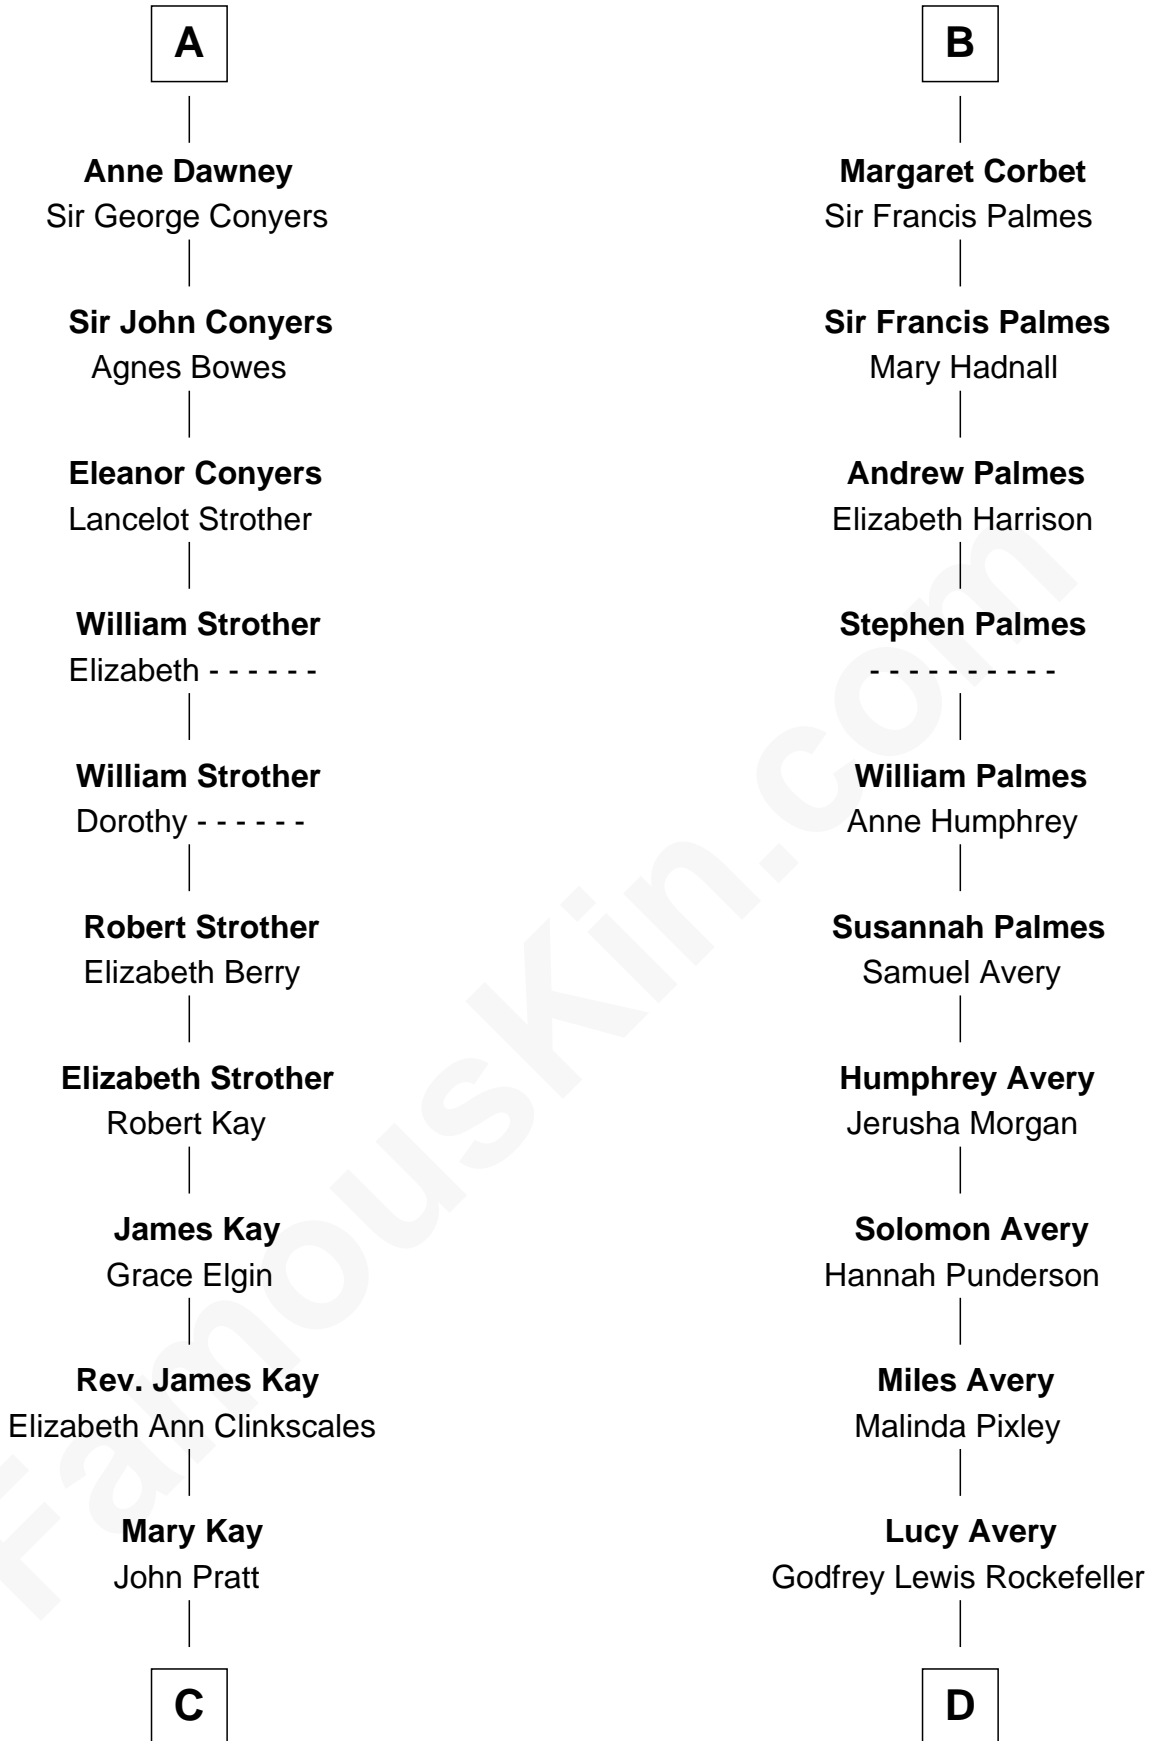

# FamousKin.com Relationship Chart of

**Jimmy Carter**

*39th U.S. President*

18th cousin 2 times removed of

**John D. Rockefeller**

*Founder of the Standard Oil Company*

**Sir William de Bohun**  
Elizabeth de Badlesmere

**C**

**James E. Pratt**  
Sophronia C. Cowan

**Nina Pratt**  
William Archibald Carter

**Earl Carter**  
Lillian Gordy

**Jimmy Carter**  
*39th U.S. President*

**D**

**William Avery Rockefeller**  
Eliza Davison

**John D. Rockefeller**  
*Founder of the Standard Oil Company*

FamousKin.com