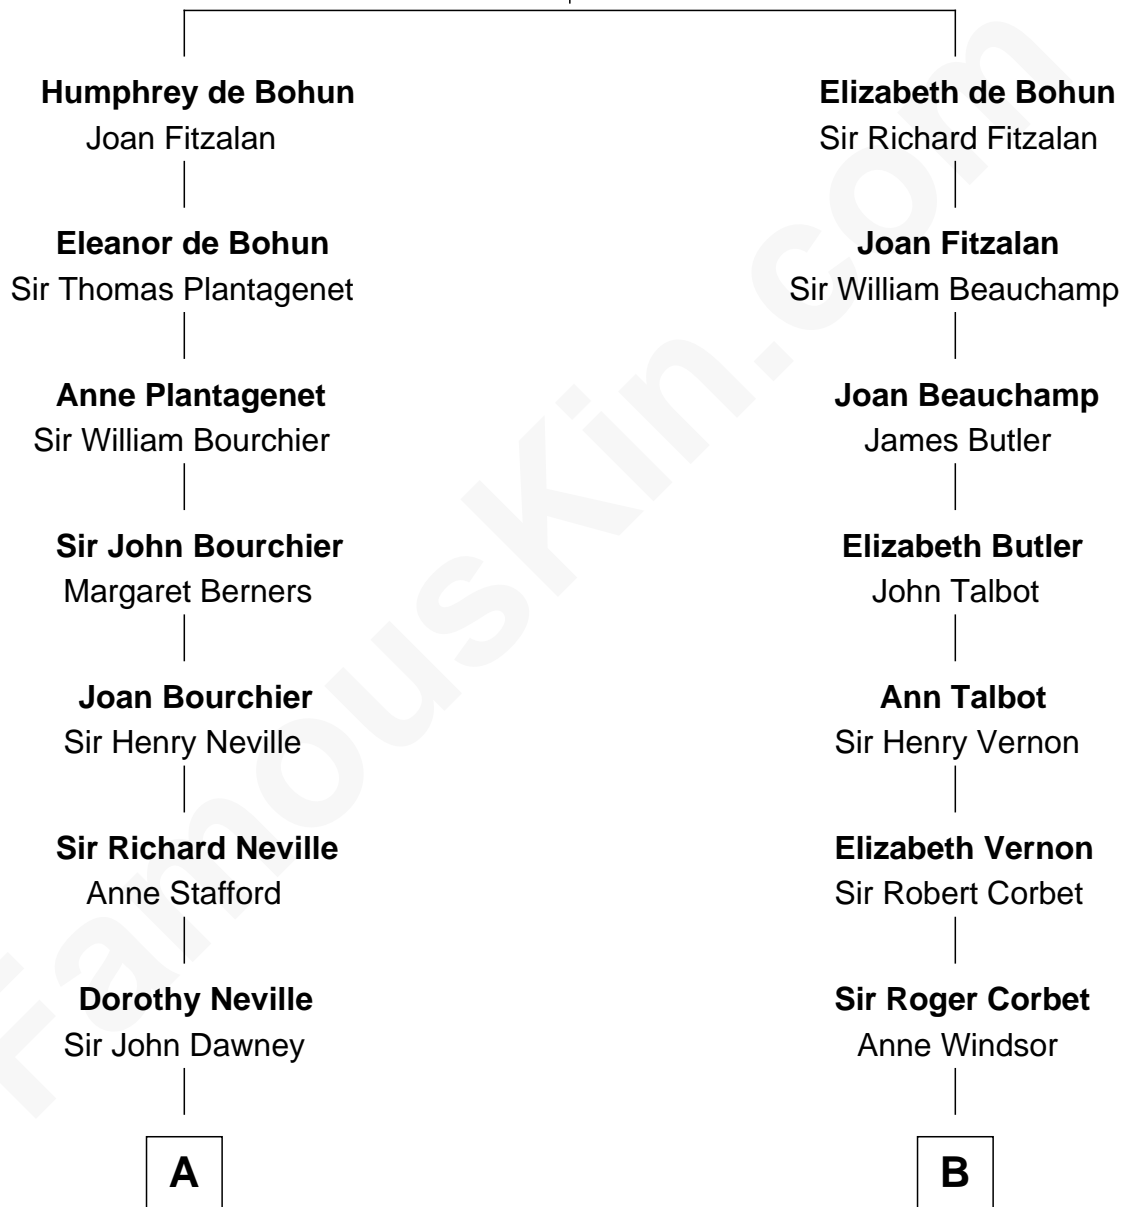

# FamousKin.com Relationship Chart of

**Jimmy Carter**

*39th U.S. President*

18th cousin 2 times removed of

**John D. Rockefeller**

*Founder of the Standard Oil Company*

**Sir William de Bohun**  
Elizabeth de Badlesmere

**C**

**James E. Pratt**  
Sophronia C. Cowan

**Nina Pratt**  
William Archibald Carter

**Earl Carter**  
Lillian Gordy

**Jimmy Carter**  
*39th U.S. President*

**D**

**William Avery Rockefeller**  
Eliza Davison