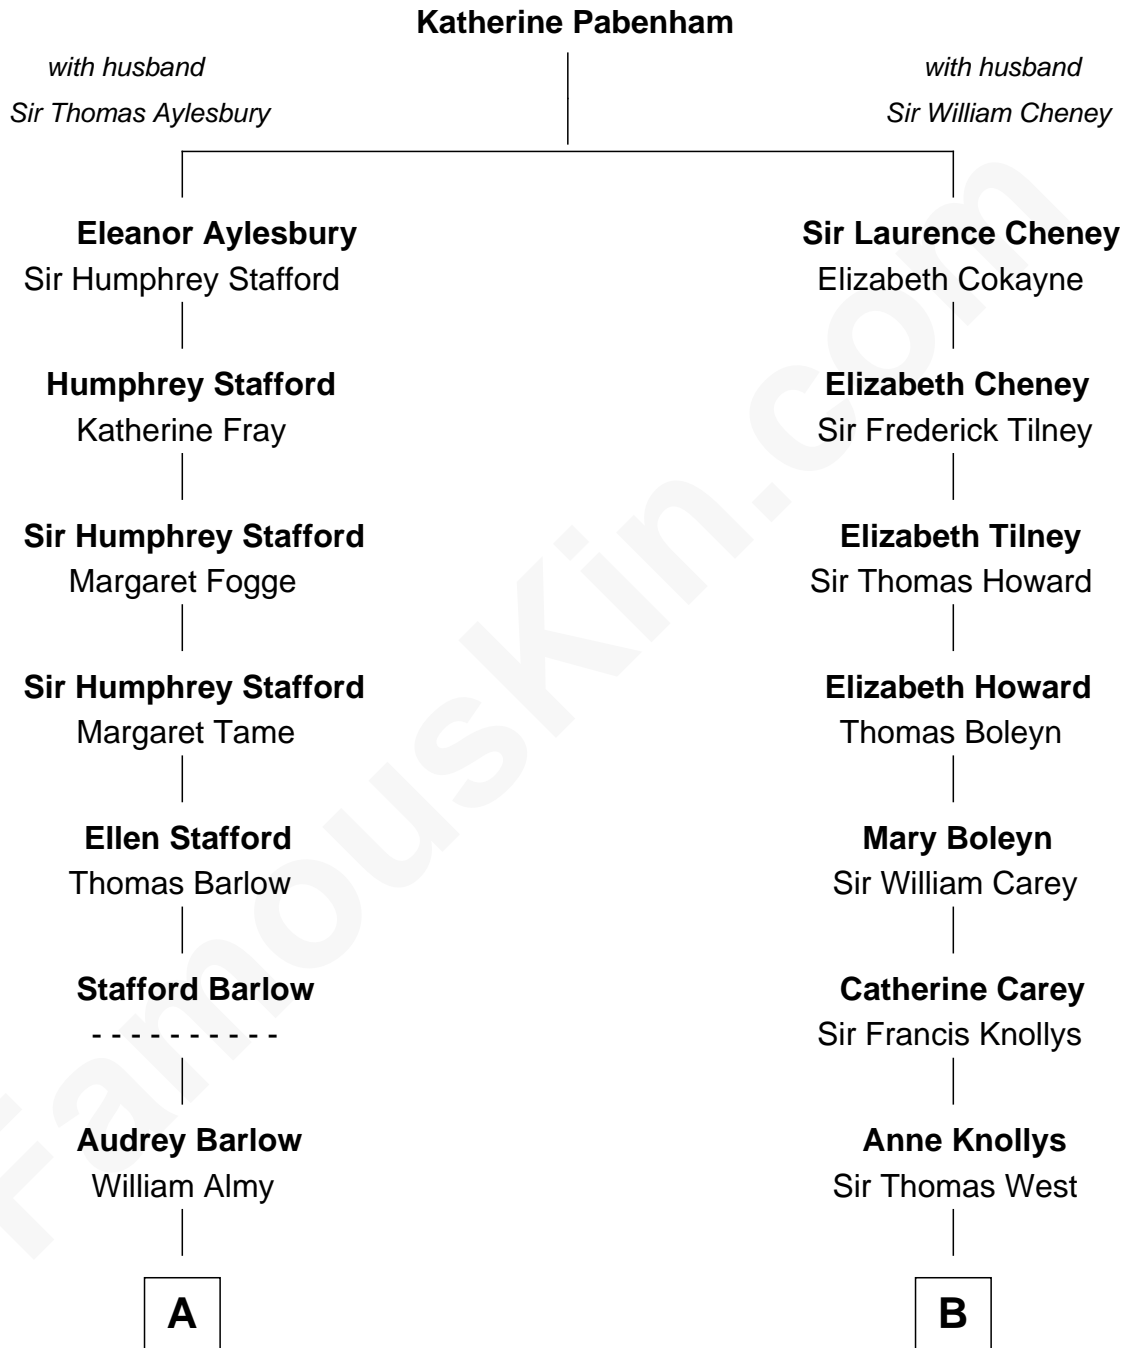

FamousKin.com Relationship Chart of

Jimmy Carter

39th U.S. President

16th cousin 2 times removed of

Nelson Rockefeller

41st U.S. Vice-President

C

John Davison Rockefeller

Abby Greene Aldrich

Nelson Rockefeller

41st U.S. Vice-President

FamousKin.com