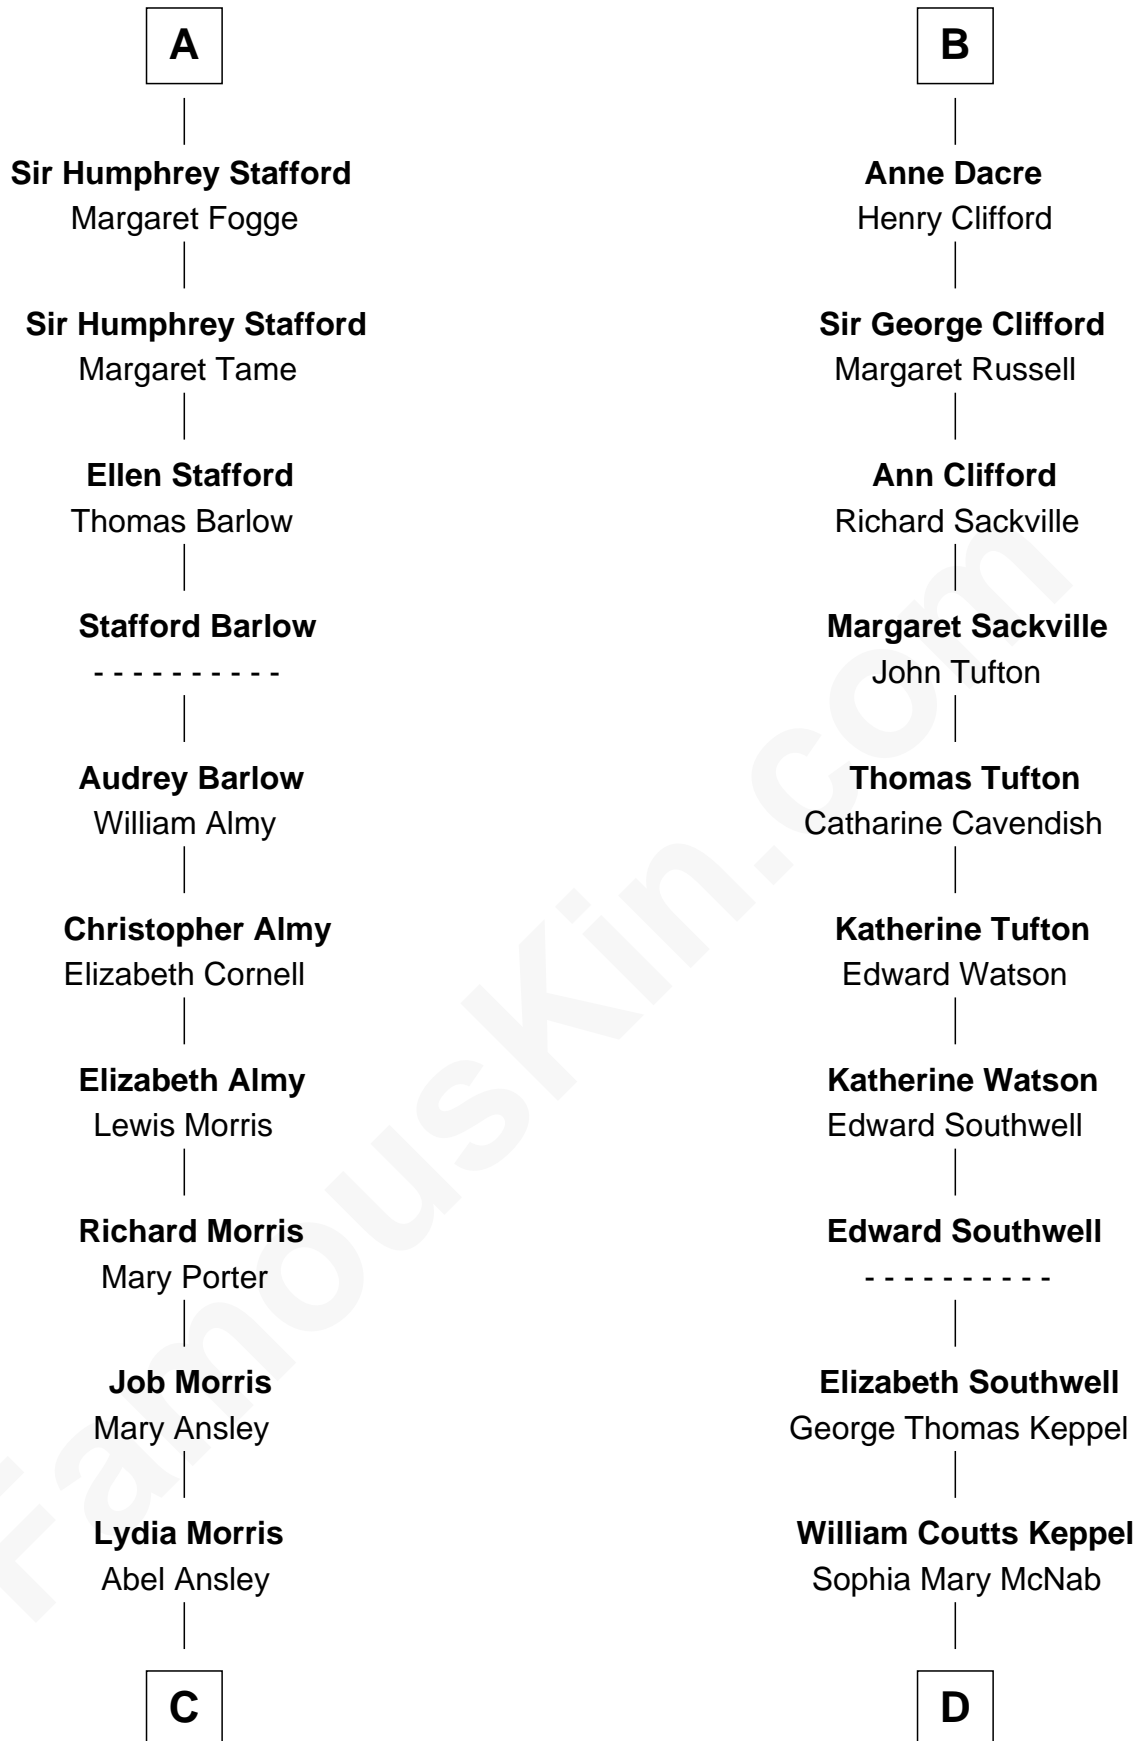

FamousKin.com Relationship Chart of

Jimmy Carter
39th U.S. President

20th cousin 1 time removed of

Camilla Parker Bowles
Queen Consort of the United Kingdom

John de Botetourte
Maud FitzThomas

Ada de Botetourte
Sir John de St. Philibert

A

Elizabeth de Botetourte
William de Latimer

Elizabeth le Latimer
Sir John Camoys

Sir Thomas Camoys
Elizabeth de Louches

Alice Camoys
Sir Leonard Hastings

Sir William Hastings
Katherine Neville

Anne Hastings
Sir George Talbot

Elizabeth Talbot
William Dacre

B

C

Ann Ansley
Wiley Carter

Littleberry Walker Carter
Mary Ann Diligent Seals

William Archibald Carter
Nina Pratt

Earl Carter
Lillian Gordy

Jimmy Carter
39th U.S. President