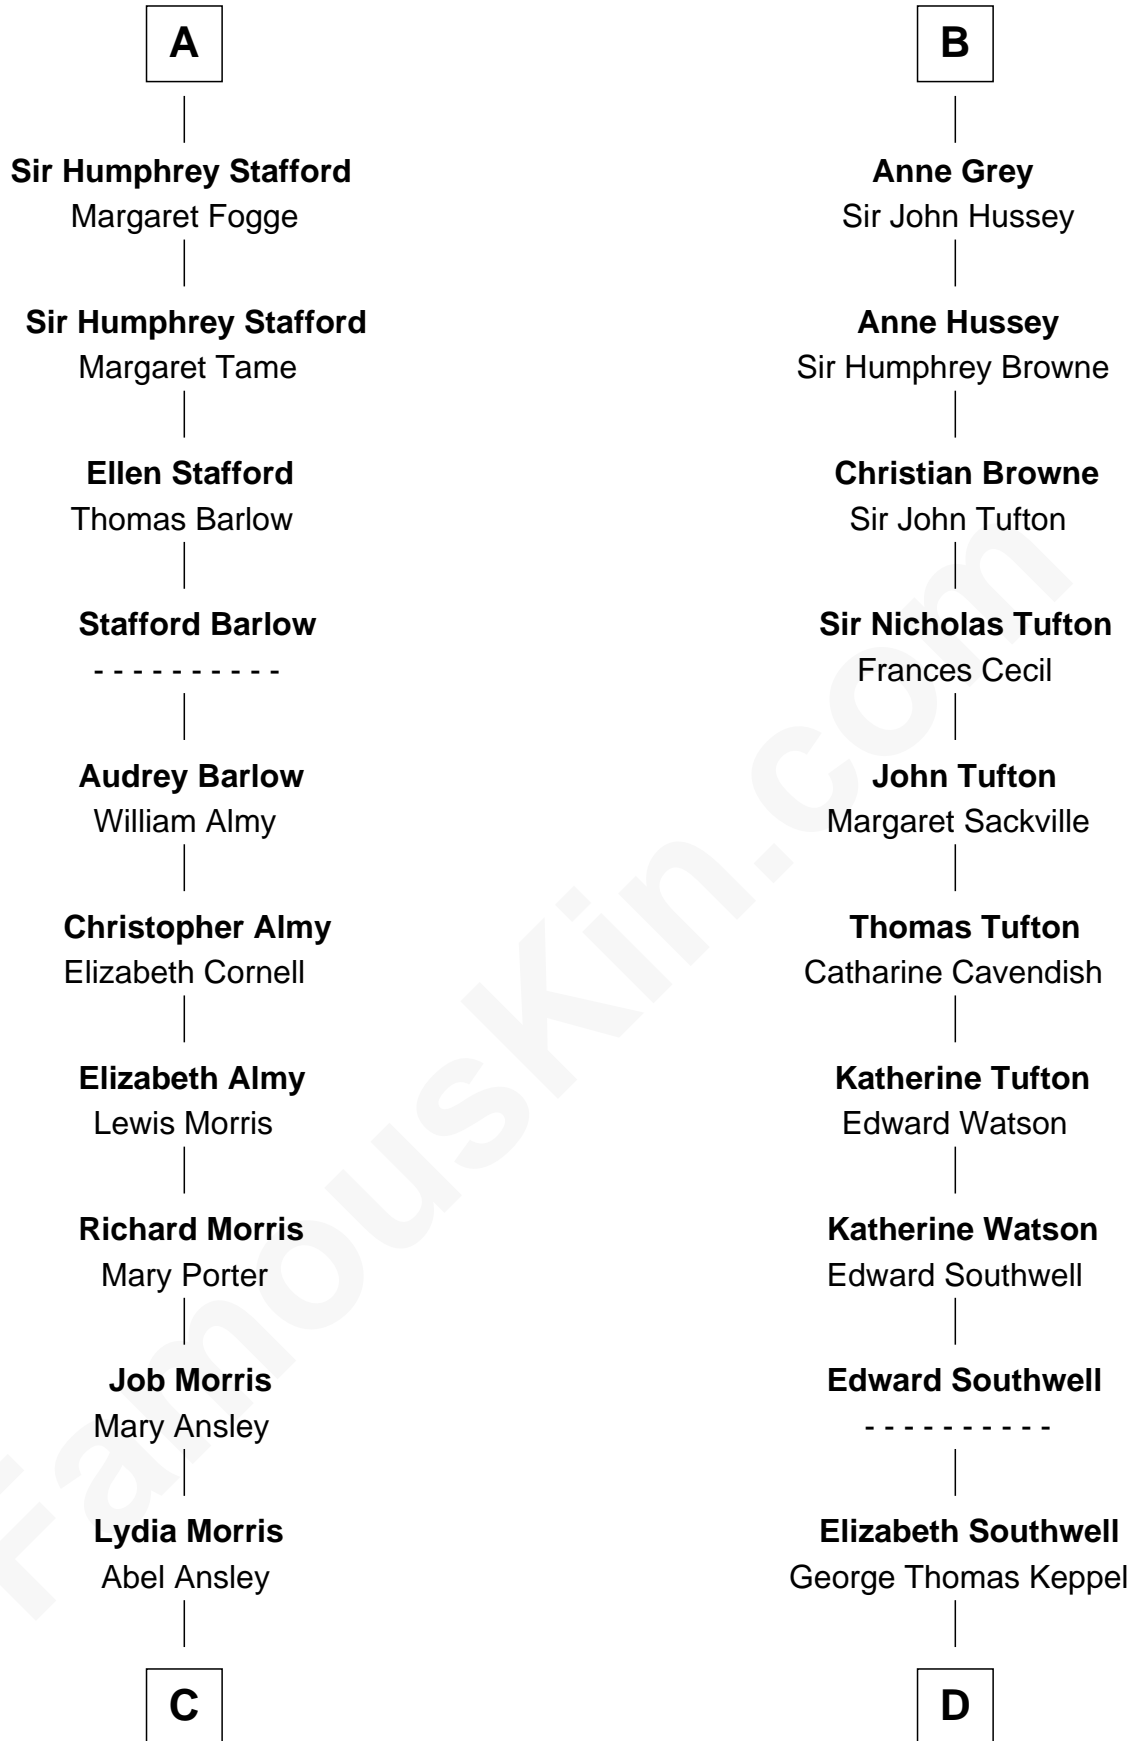

FamousKin.com Relationship Chart of

Jimmy Carter
39th U.S. President

21st cousin of

Camilla Parker Bowles
Queen Consort of the United Kingdom

Nicholas de Stafford

C

Ann Ansley
Wiley Carter

Littleberry Walker Carter
Mary Ann Diligent Seals

William Archibald Carter
Nina Pratt

Earl Carter
Lillian Gordy

Jimmy Carter
39th U.S. President

D

William Coutts Keppel
Sophia Mary McNab

George Keppel
Alice Frederica Edmonstone

Sonia Rosemary Keppel
Roland Calvert Cubitt