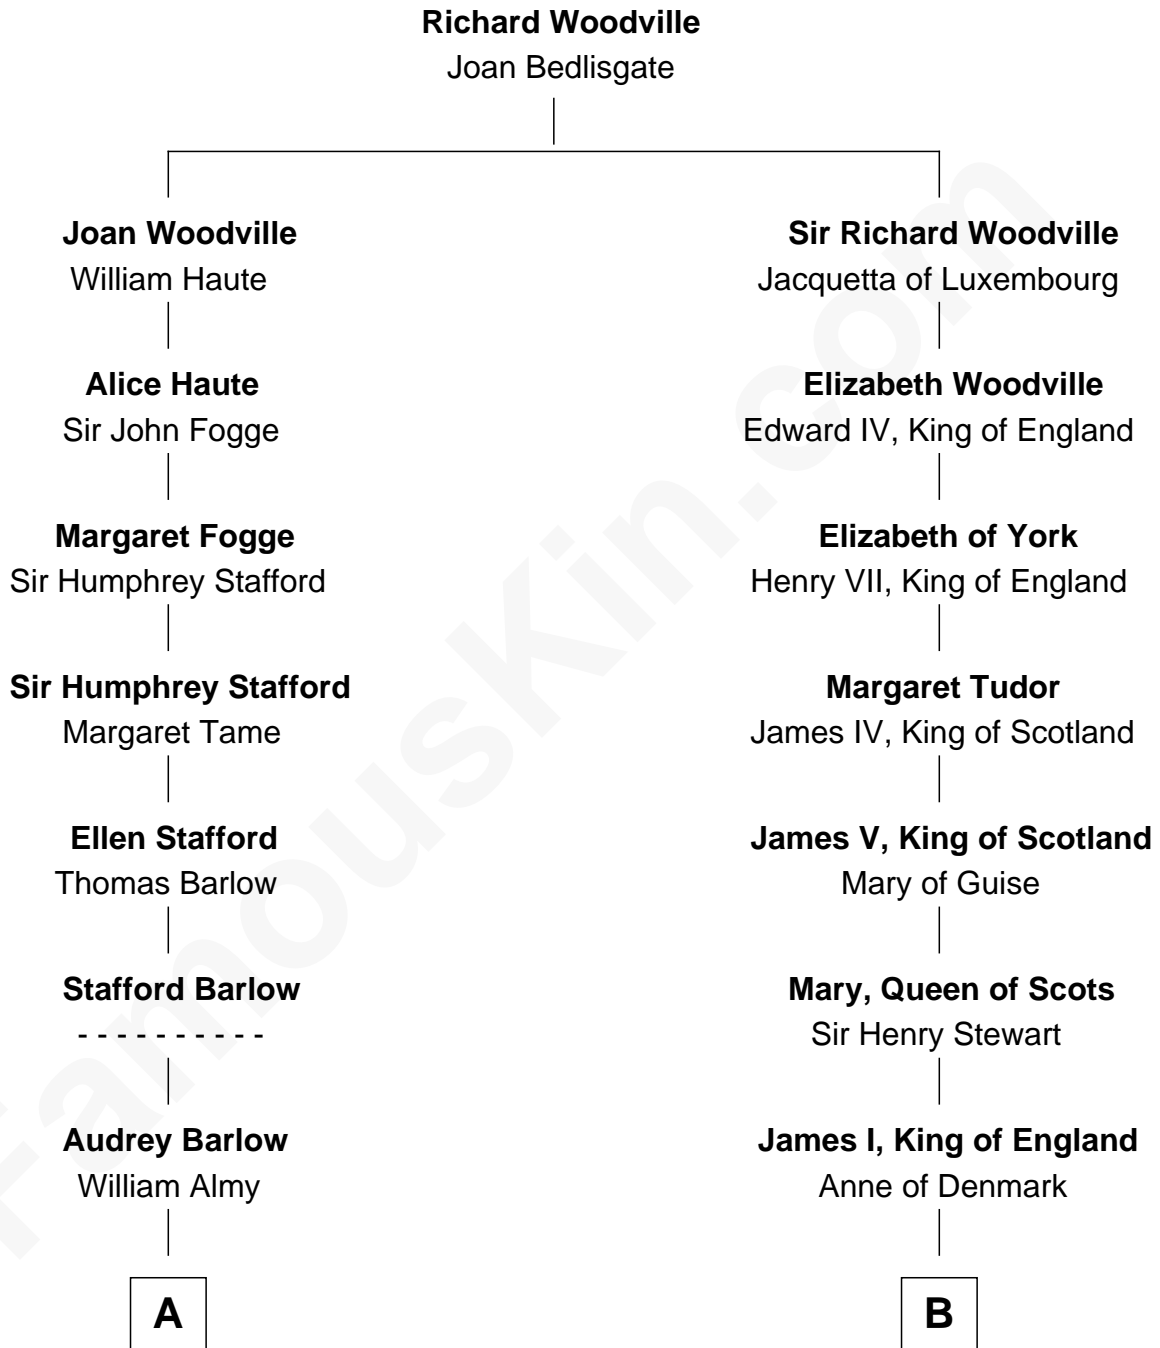

FamousKin.com Relationship Chart of

Jimmy Carter
39th U.S. President

16th cousin 2 times removed of

Camilla Parker Bowles
Queen Consort of the United Kingdom

C

Rosalind Maud Cubitt
Bruce Middleton Hope Shand

Camilla Parker Bowles
Queen Consort

FamousKin.com