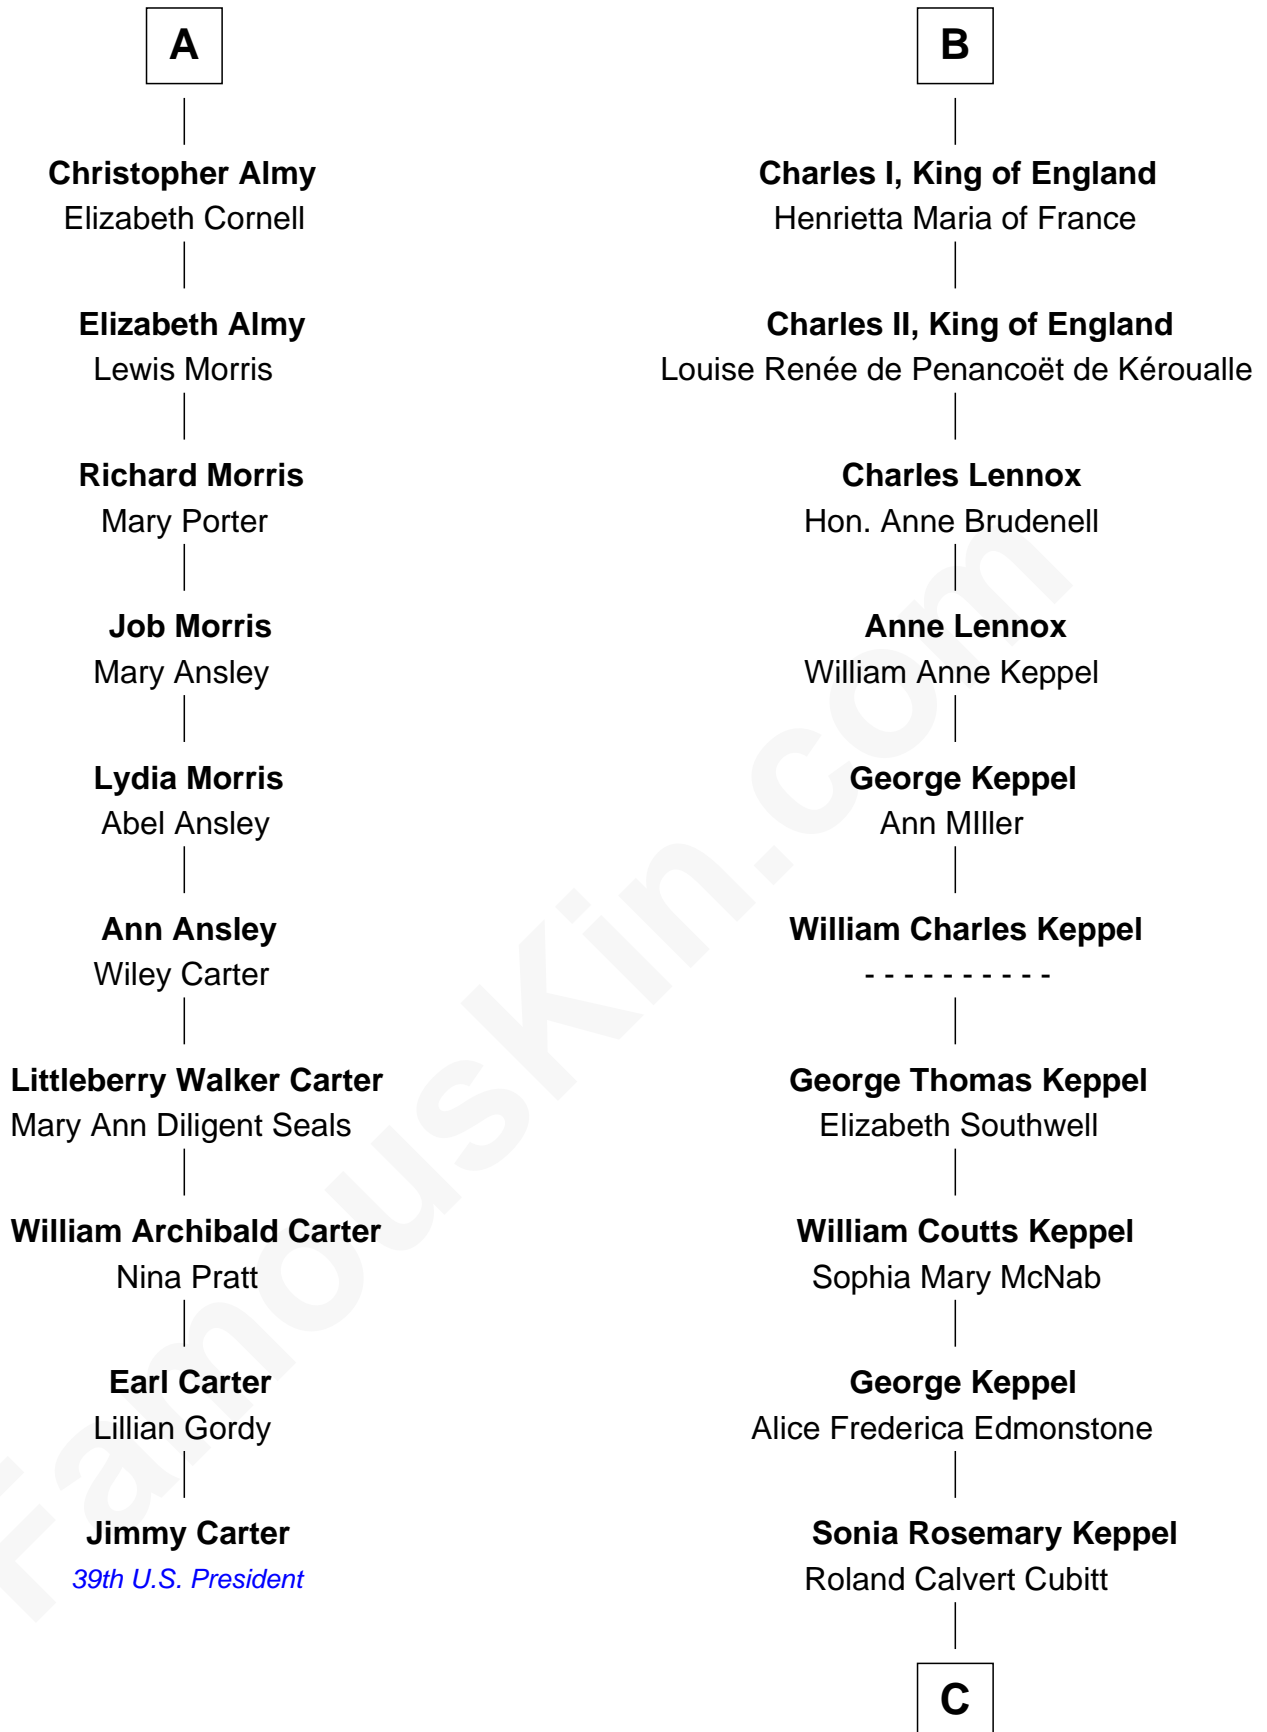

FamousKin.com Relationship Chart of

Jimmy Carter
39th U.S. President

16th cousin 2 times removed of

Camilla Parker Bowles
Queen Consort of the United Kingdom

C

Rosalind Maud Cubitt
Bruce Middleton Hope Shand