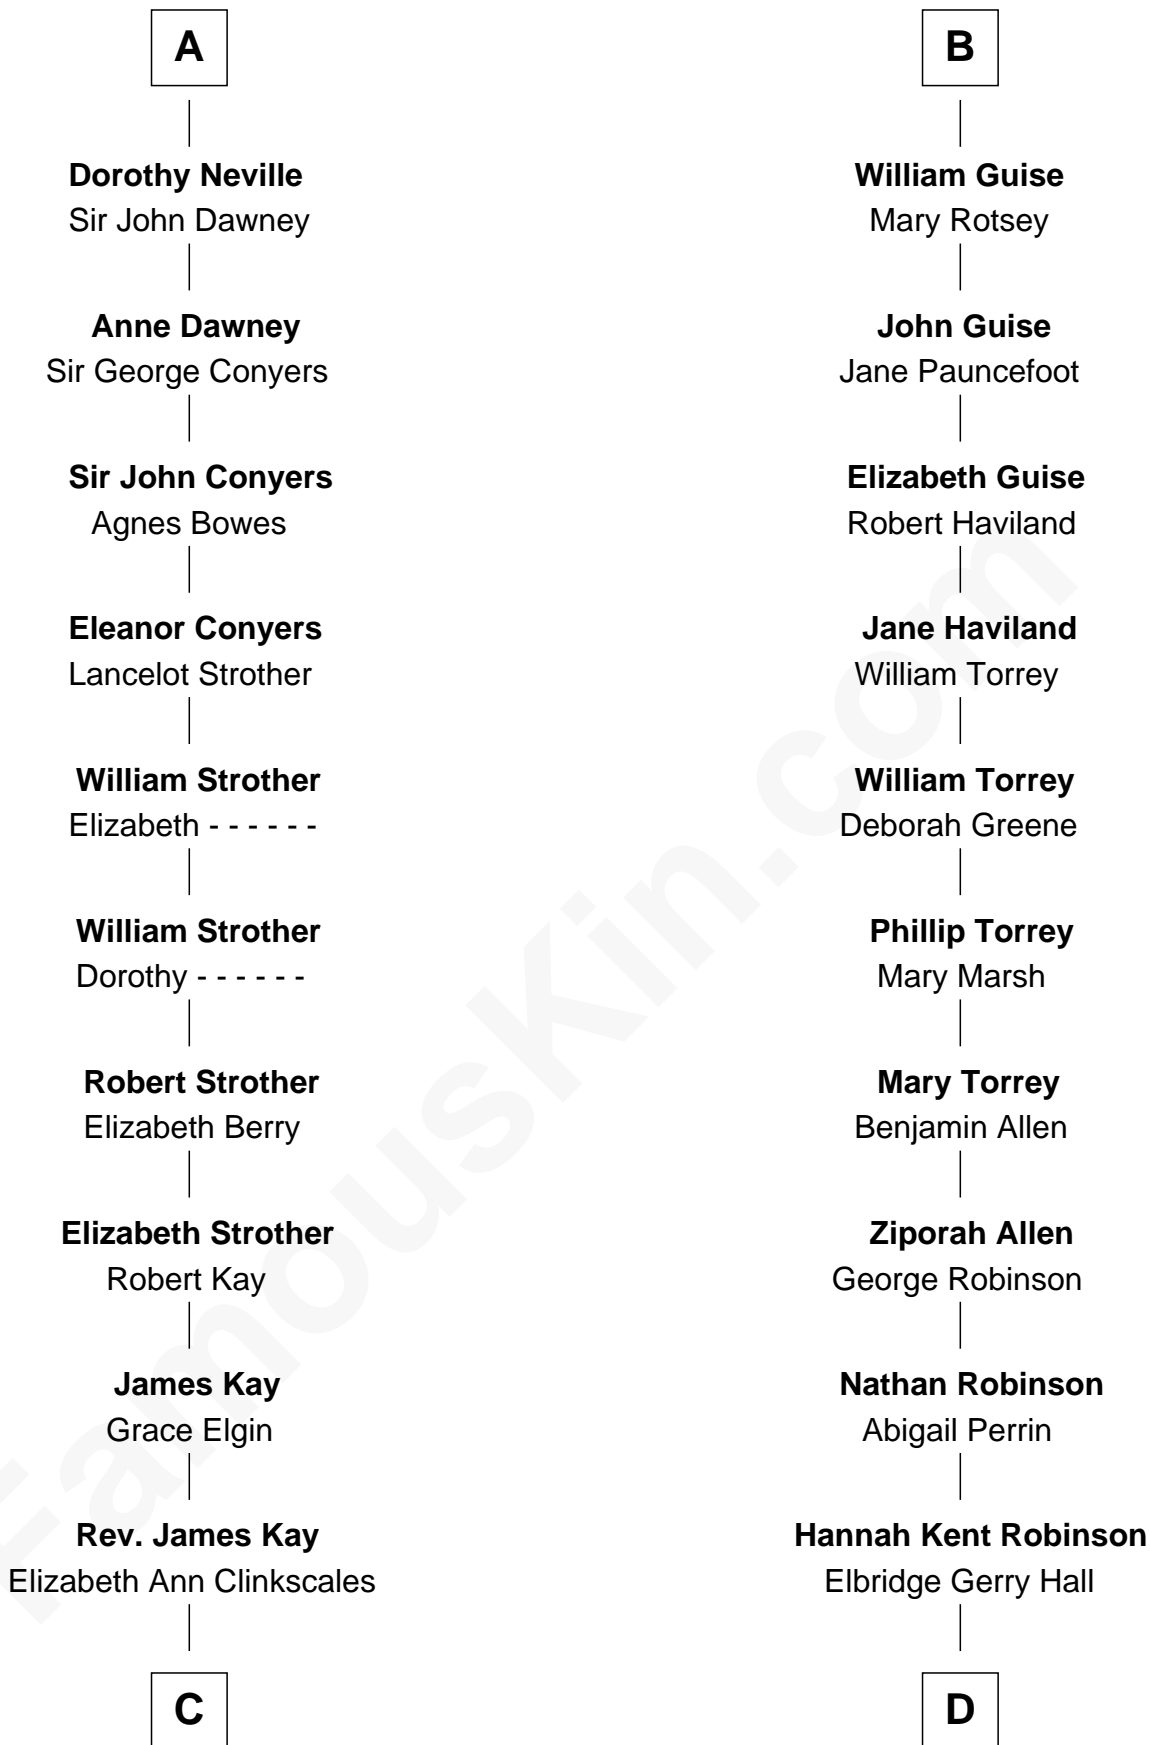

# FamousKin.com Relationship Chart of

**Jimmy Carter**

*39th U.S. President*

20th cousin 1 time removed of

**Raquel Welch**

*Movie Actress*

**Henry Plantagenet**

Maud de Chaworth

**C**

**Mary Kay**  
John Pratt

**James E. Pratt**  
Sophronia C. Cowan

**Nina Pratt**  
William Archibald Carter

**Earl Carter**  
Lillian Gordy

**Jimmy Carter**  
*39th U.S. President*

**D**

**Justin Smith Hall**  
Sarah Mehitable Stanford

**Emery Stanford Hall**  
Clara Louise Adams

**Josephine Sarah Hall**  
Armando Carlos Tejada

**Raquel Welch**  
*aka Raquel Welch*