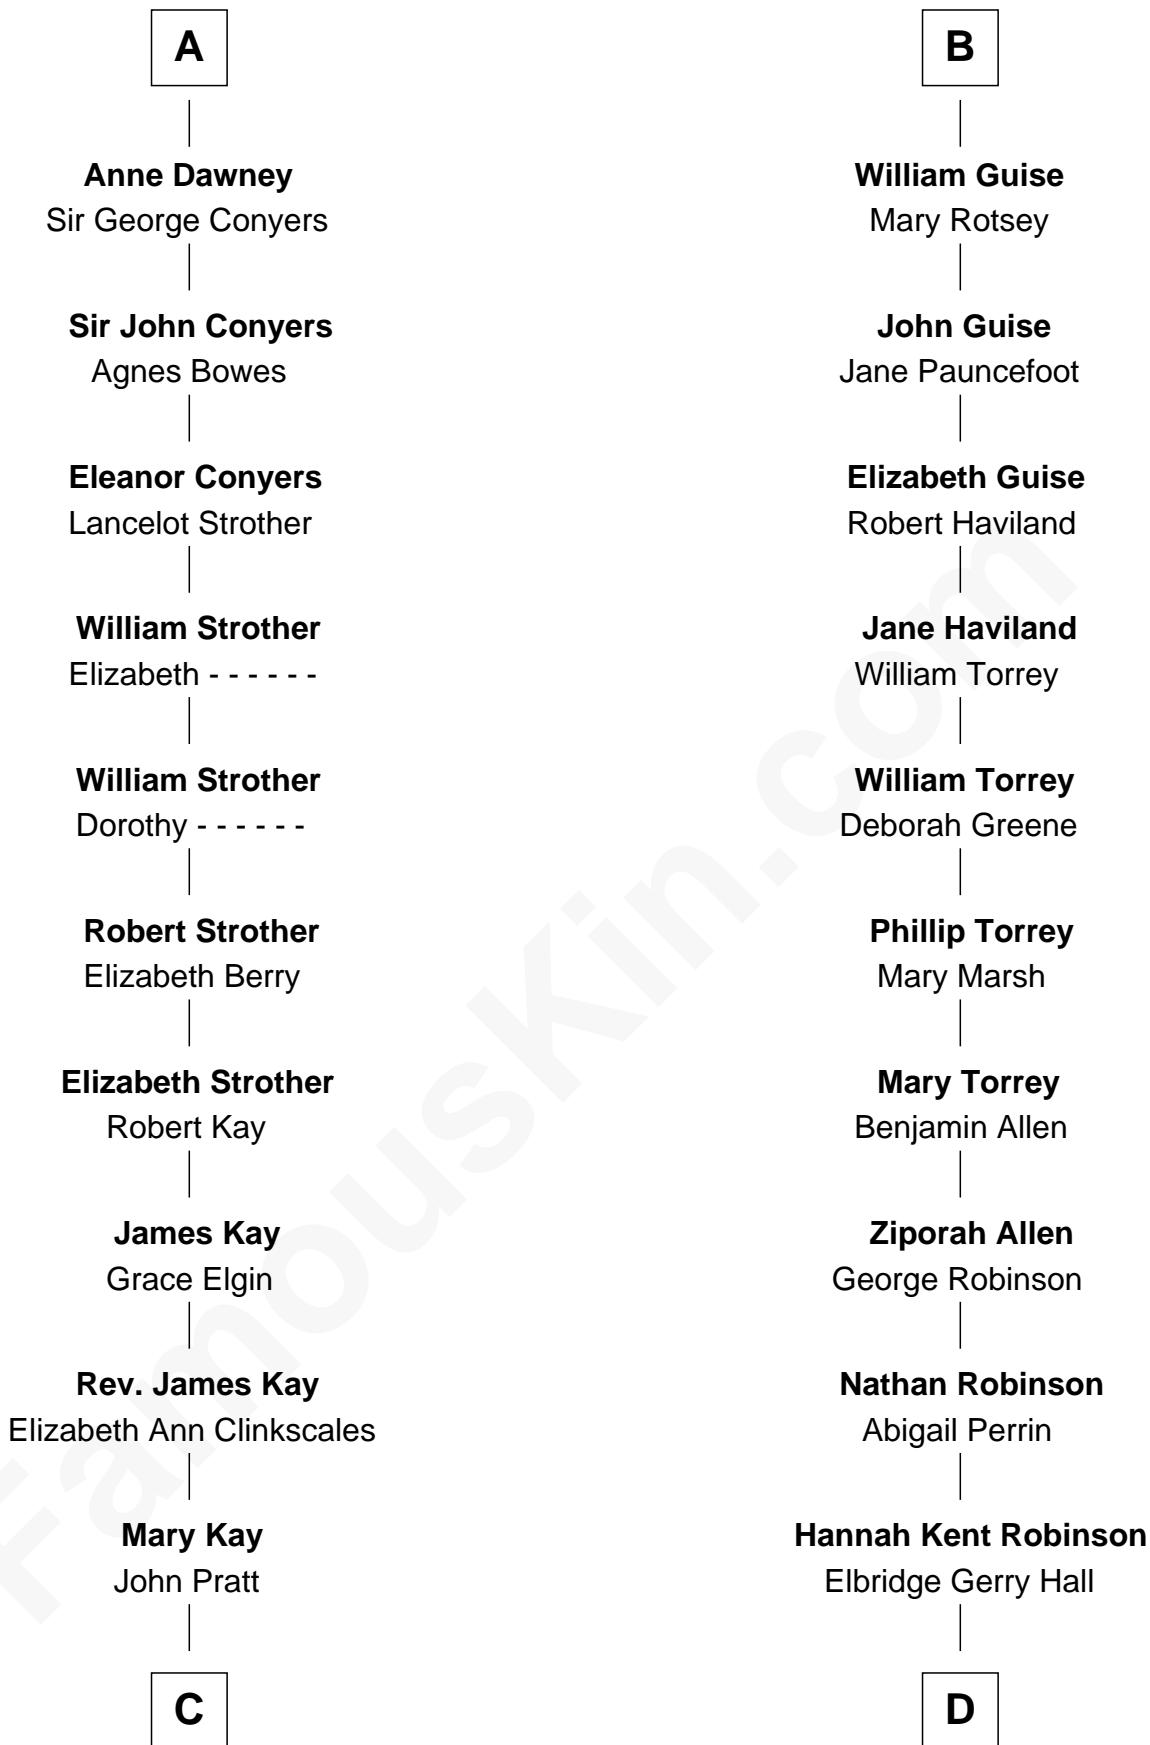

FamousKin.com Relationship Chart of

Jimmy Carter
39th U.S. President

20th cousin of

Raquel Welch
Movie Actress

C

James E. Pratt
Sophronia C. Cowan

Nina Pratt
William Archibald Carter

Earl Carter
Lillian Gordy

Jimmy Carter
39th U.S. President

D

Justin Smith Hall
Sarah Mehitable Stanford

Emery Stanford Hall
Clara Louise Adams

Josephine Sarah Hall
Armando Carlos Tejada

Raquel Welch
aka Raquel Welch

FamousKin.com