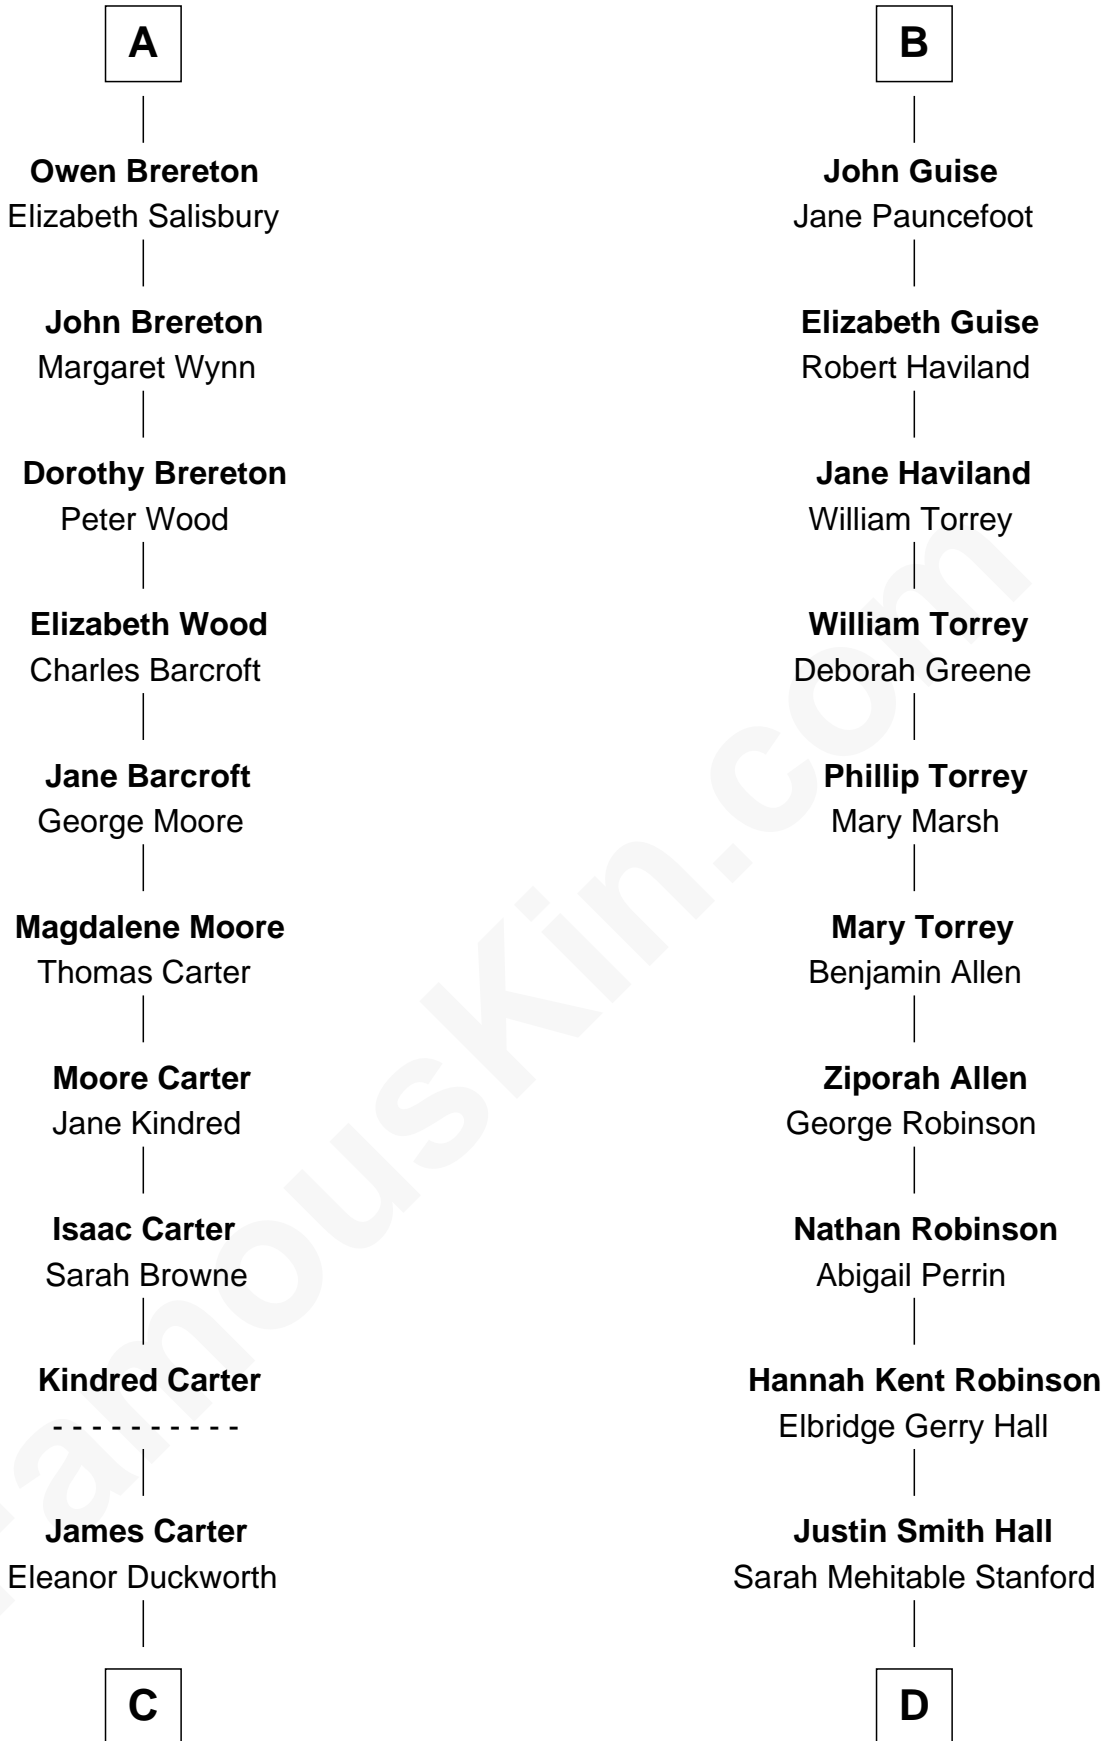

# FamousKin.com Relationship Chart of

**Jimmy Carter**

*39th U.S. President*

19th cousin 2 times removed of

**Raquel Welch**

*Movie Actress*

**Sir Robert de Holland**

Maude la Zouche

**Maude de Holland**  
Sir Thomas de Swinnerton

**Sir Robert de Swinnerton**  
Elizabeth de Beke

**Maud de Swinnerton**  
Sir William Ipstones

**Alice Ipstones**  
Sir Randall Brereton

**Sir William Brereton**  
Catherine Wylde

**Edward Brereton**  
Elizabeth Roydon

**John Brereton**  
Margaret Fychan

**A**

**Thomas Holand**  
Joan Plantagenet

**John de Holand**  
Elizabeth of Lancaster

**Constance de Holand**  
Sir John Grey

**Sir Edmund Grey**  
Katherine Percy

**Anne Grey**  
Sir John Grey

Probable

**Tacy Grey**  
John Guise

**William Guise**  
Mary Rotsey

**B**

**C**

**Wiley Carter**  
Ann Ansley

**Littleberry Walker Carter**  
Mary Ann Diligent Seals