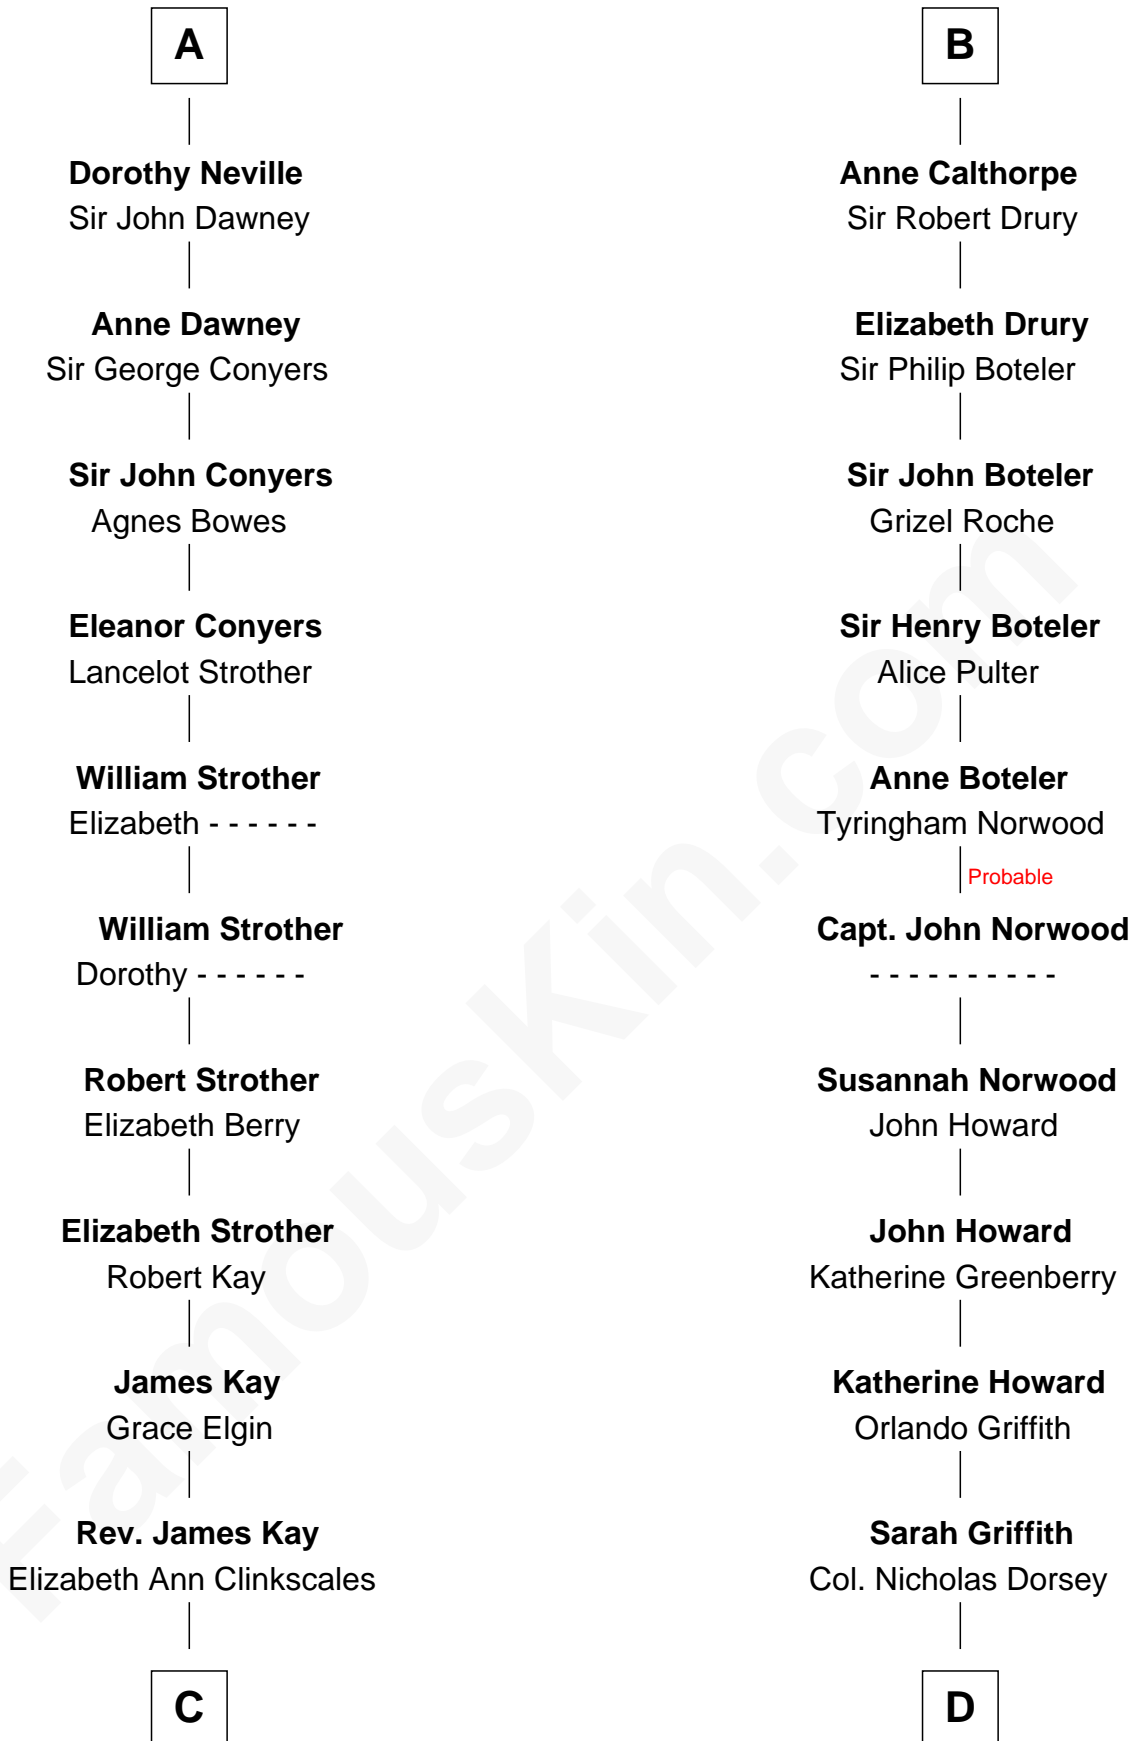

# FamousKin.com Relationship Chart of

**Jimmy Carter**  
39th U.S. President

21st cousin of

**Jesse James**  
Outlaw, Bank Robber, Murderer

**C**

**Mary Kay**  
John Pratt

**James E. Pratt**  
Sophronia C. Cowan

**Nina Pratt**  
William Archibald Carter

**Earl Carter**  
Lillian Gordy

**Jimmy Carter**  
*39th U.S. President*

**D**

**Rachel Dorsey**  
Anthony Lindsay

**Anthony Lindsay**  
Ailsey Cole

**Sarah Lindsay**  
James Cole

**Zerelda Elizabeth Cole**  
Robert Sallee James

**Jesse James**  
*Outlaw, Bank Robber, Murderer*