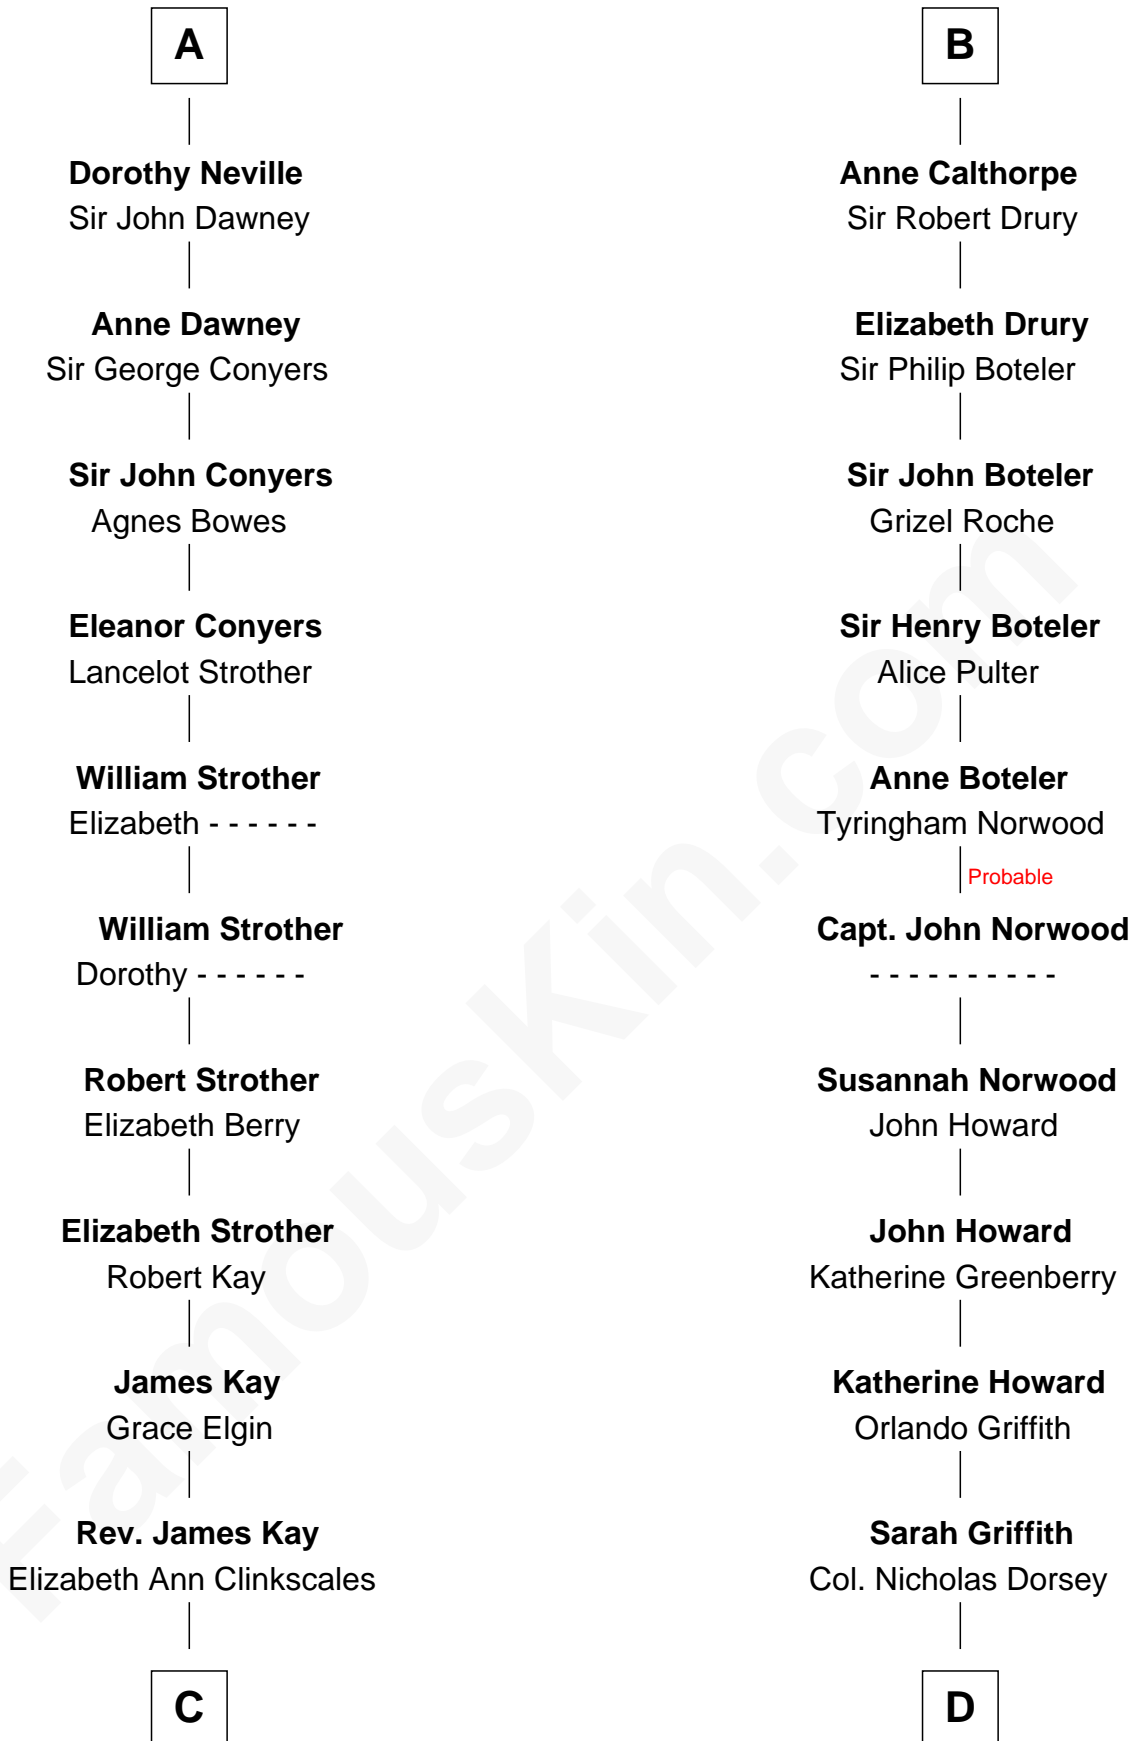

# FamousKin.com Relationship Chart of

**Jimmy Carter**  
39th U.S. President

21st cousin of

**Vachel Lindsay**  
American Poet

**C**

**Mary Kay**  
John Pratt

**James E. Pratt**  
Sophronia C. Cowan

**Nina Pratt**  
William Archibald Carter

**Earl Carter**  
Lillian Gordy

**Jimmy Carter**  
*39th U.S. President*

**D**

**Rachel Dorsey**  
Anthony Lindsay

**Vachel Lindsay**  
Mary Anna Quisenberry

**Nicholas Lindsay**  
Martha Ann Cane

**Vachel Thomas Lindsay**  
Katherine Frazee

**Vachel Lindsay**  
*American Poet*