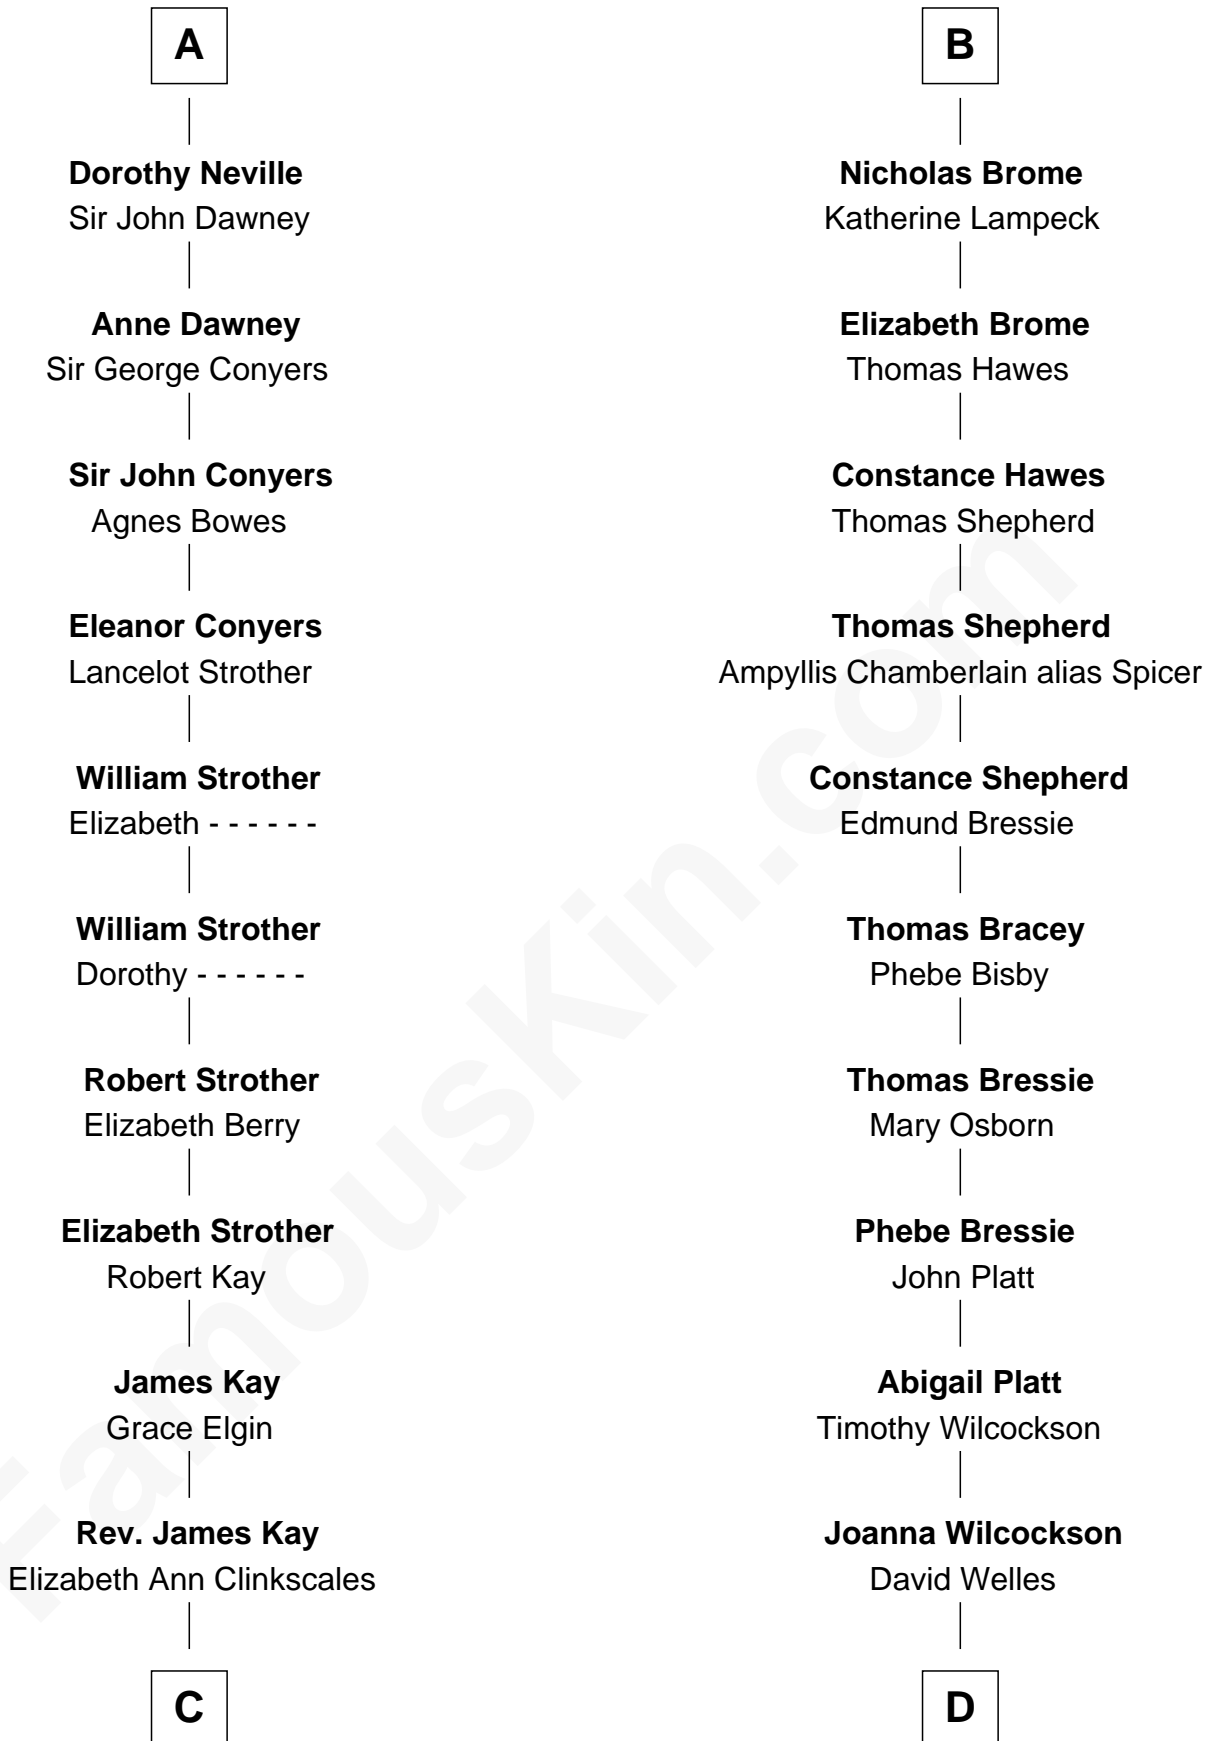

# FamousKin.com Relationship Chart of

**Jimmy Carter**

*39th U.S. President*

20th cousin 1 time removed of

**Helen (Herron) Taft**

*First Lady of President William H. Taft*

**C**

**Mary Kay**  
John Pratt

**James E. Pratt**  
Sophronia C. Cowan

**Nina Pratt**  
William Archibald Carter

**Earl Carter**  
Lillian Gordy

**Jimmy Carter**  
*39th U.S. President*

**D**

**Charity Welles**  
Rev. Isaac Clinton

**Maria Clinton**  
Ela Collins

**Harriet Anne Collins**  
John Williamson Herron

**Helen (Herron) Taft**  
*First Lady of William H. Taft*

FamousKin.com