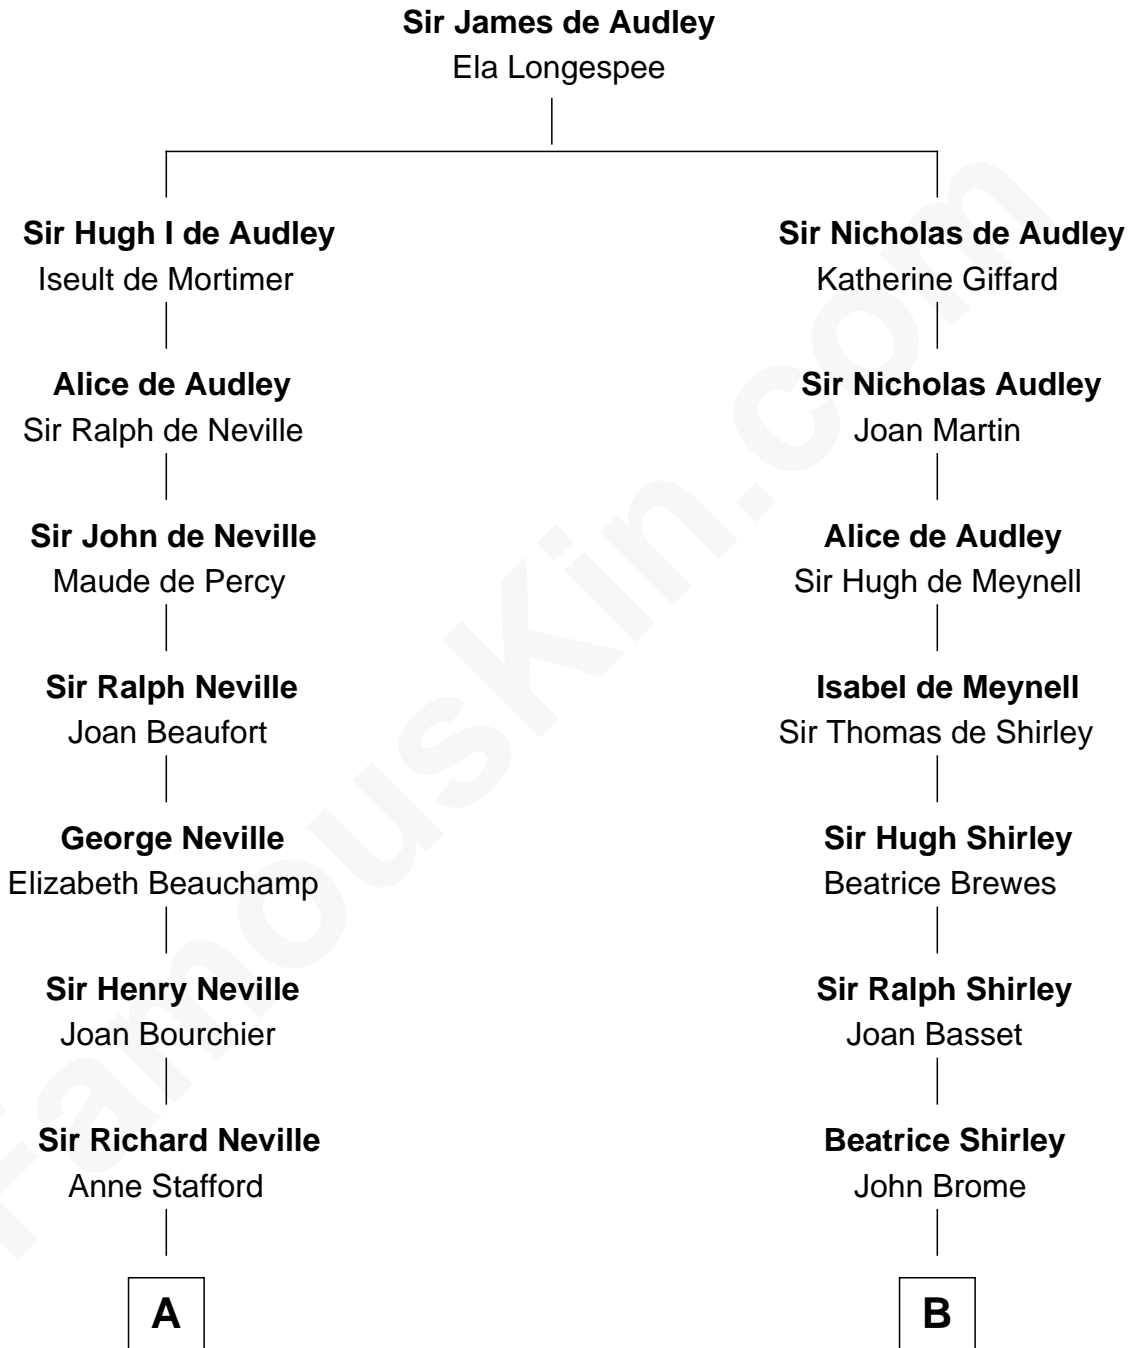

# FamousKin.com Relationship Chart of

**Jimmy Carter**

*39th U.S. President*

20th cousin 1 time removed of

**Helen (Herron) Taft**

*First Lady of President William H. Taft*

**C**

**Mary Kay**  
John Pratt

**James E. Pratt**  
Sophronia C. Cowan

**Nina Pratt**  
William Archibald Carter

**Earl Carter**  
Lillian Gordy

**Jimmy Carter**  
*39th U.S. President*

**D**

**Charity Welles**  
Rev. Isaac Clinton

**Maria Clinton**  
Ela Collins