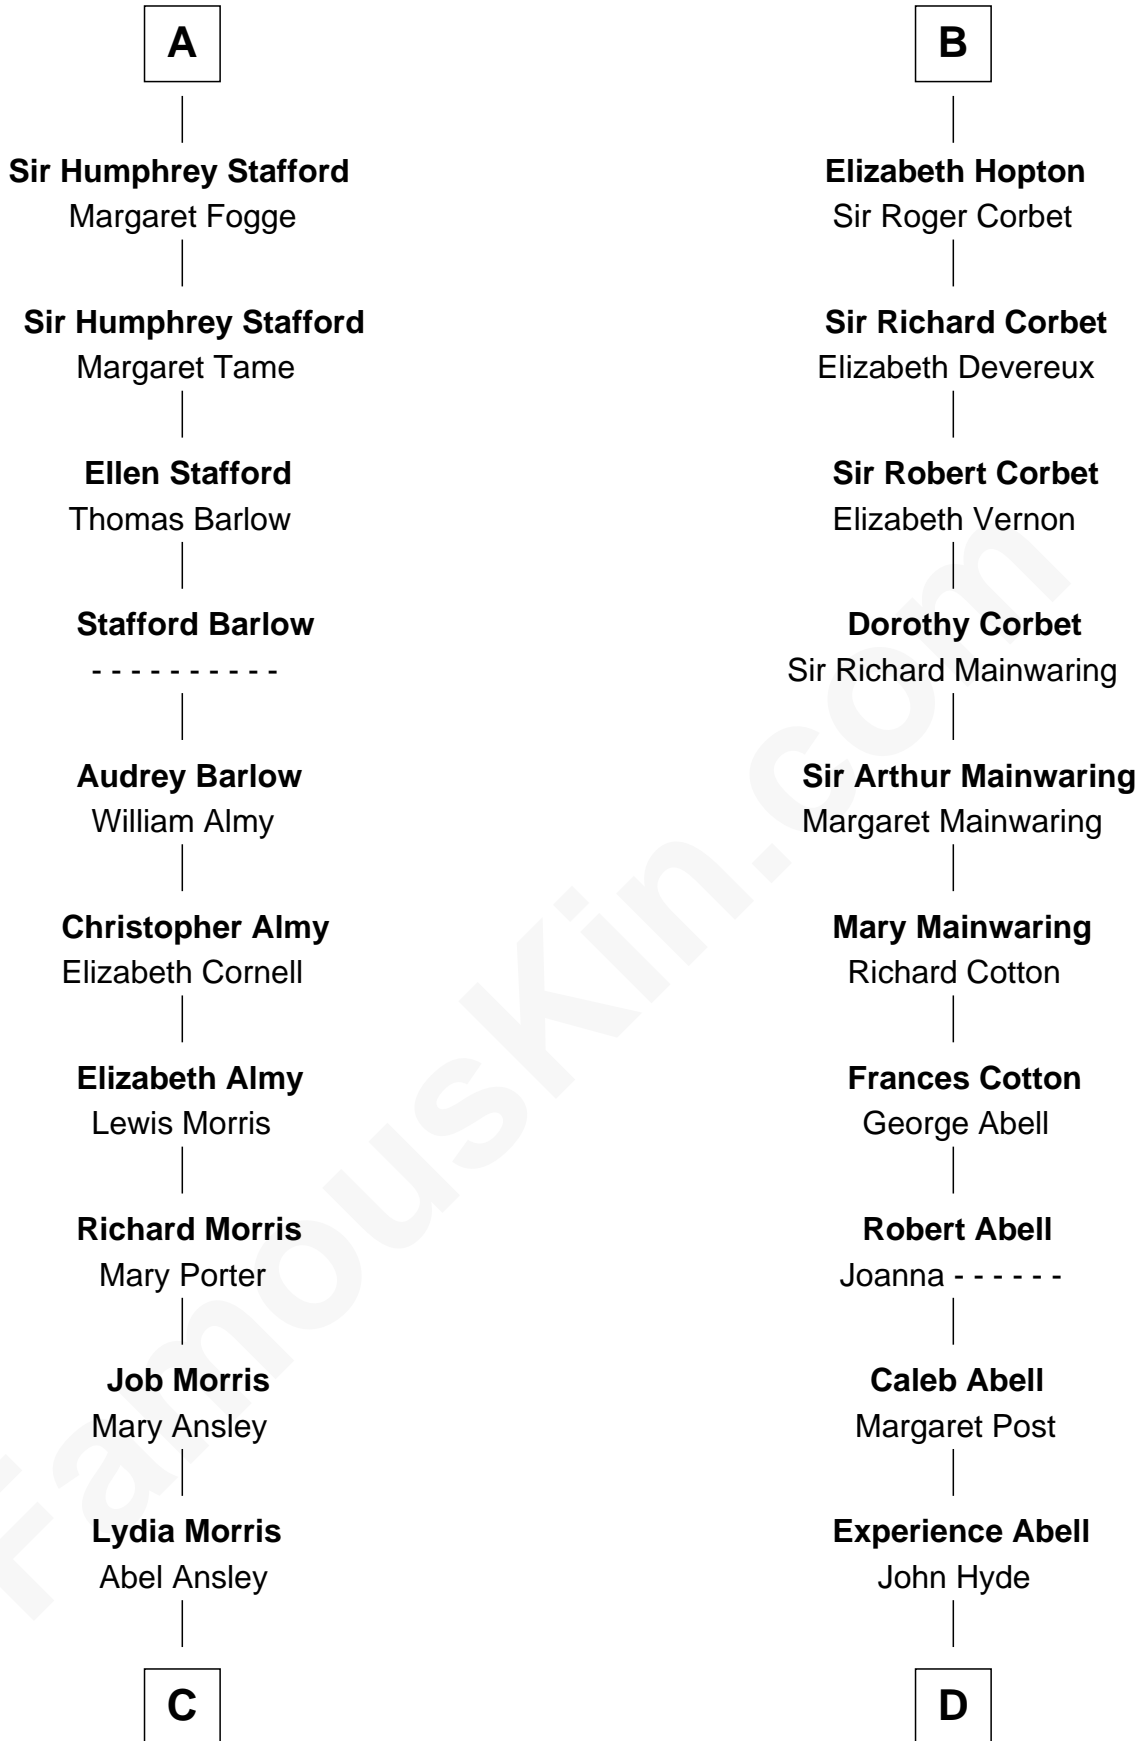

FamousKin.com Relationship Chart of

Jimmy Carter
39th U.S. President

21st cousin of

Grover Cleveland
22nd and 24th U.S. President

John de Botetourte
Maud FitzThomas

C

Ann Ansley
Wiley Carter

Littleberry Walker Carter
Mary Ann Diligent Seals

William Archibald Carter
Nina Pratt

Earl Carter
Lillian Gordy

Jimmy Carter
39th U.S. President

D

James Hyde
Sarah Marshall

Abiah Hyde
Aaron Cleveland

William Cleveland
Margaret Falley

Rev. Richard Falley Cleveland
Ann Neal

Grover Cleveland
22nd and 24th U.S. President