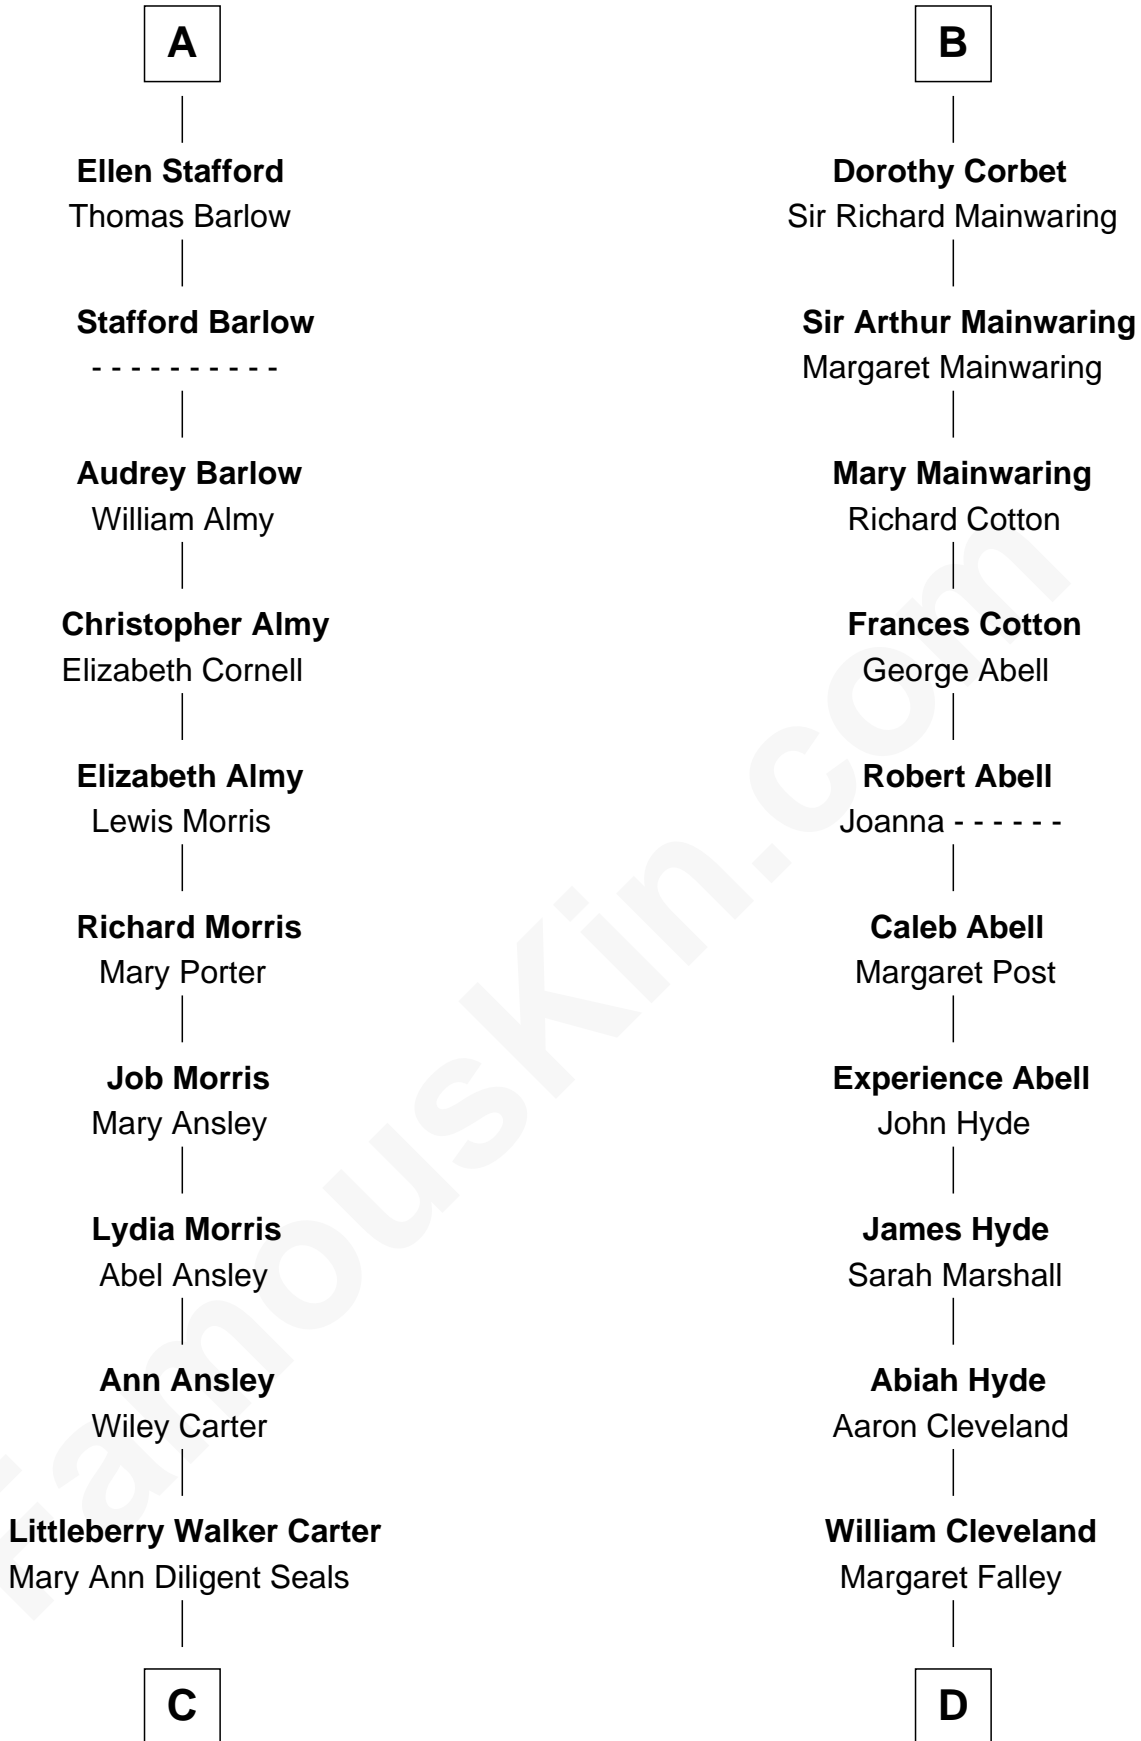

# FamousKin.com Relationship Chart of

**Jimmy Carter**

39th U.S. President

18th cousin 1 time removed of

**Grover Cleveland**

22nd and 24th U.S. President

FamousKin.com