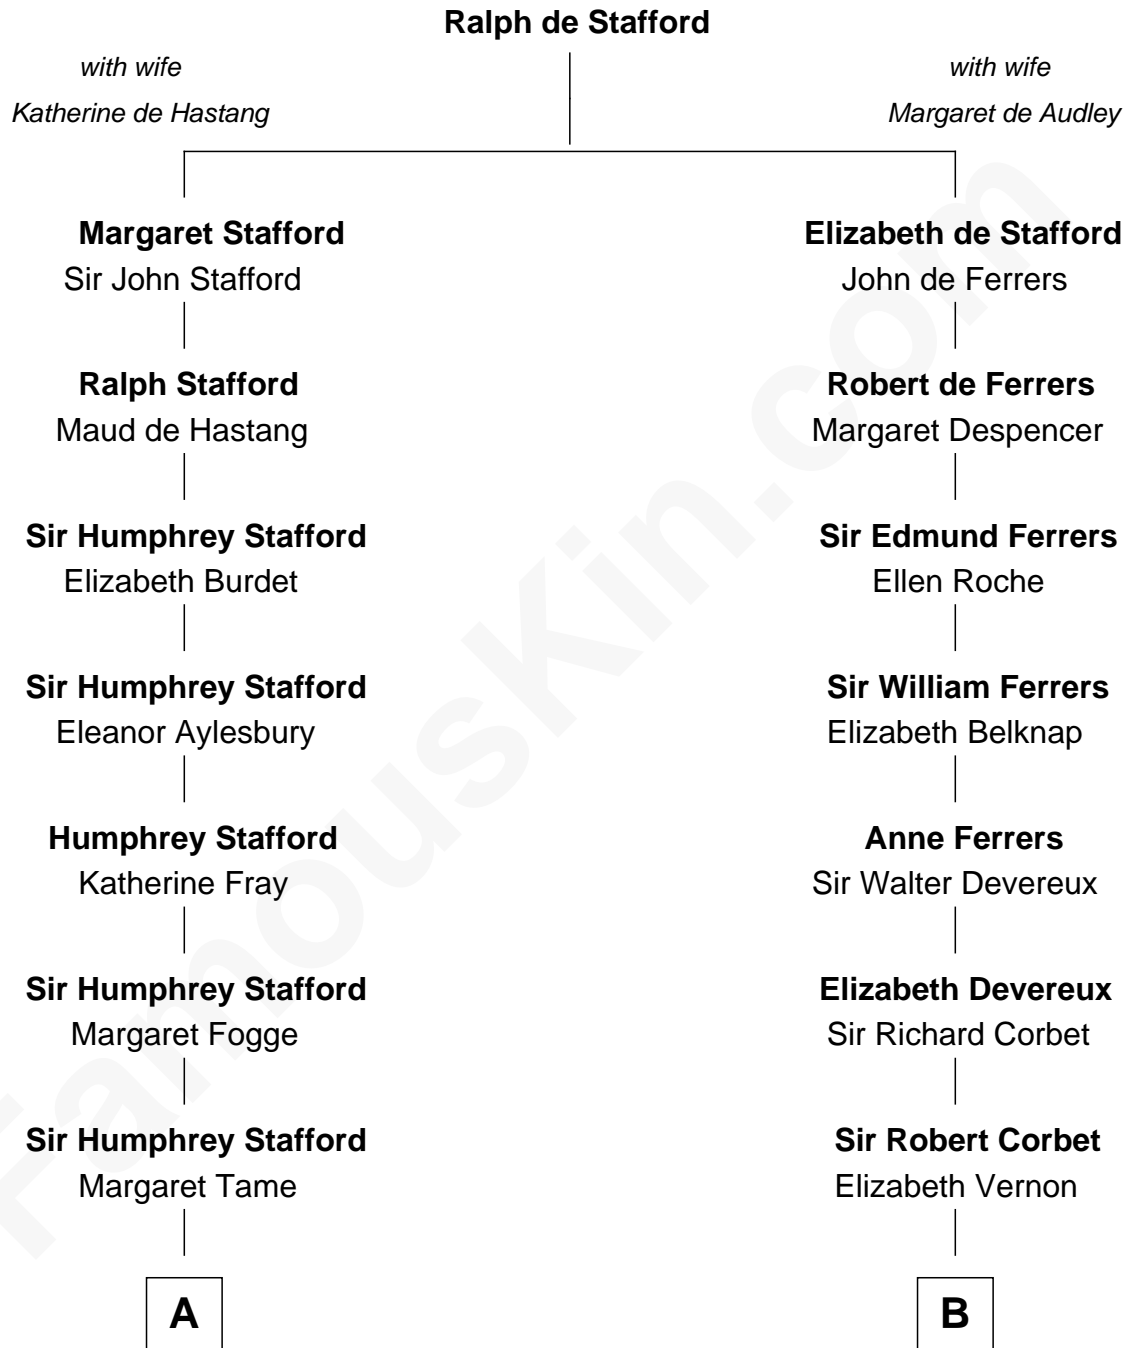

# FamousKin.com Relationship Chart of

**Jimmy Carter**

39th U.S. President

18th cousin 1 time removed of

**Grover Cleveland**

22nd and 24th U.S. President

FamousKin.com