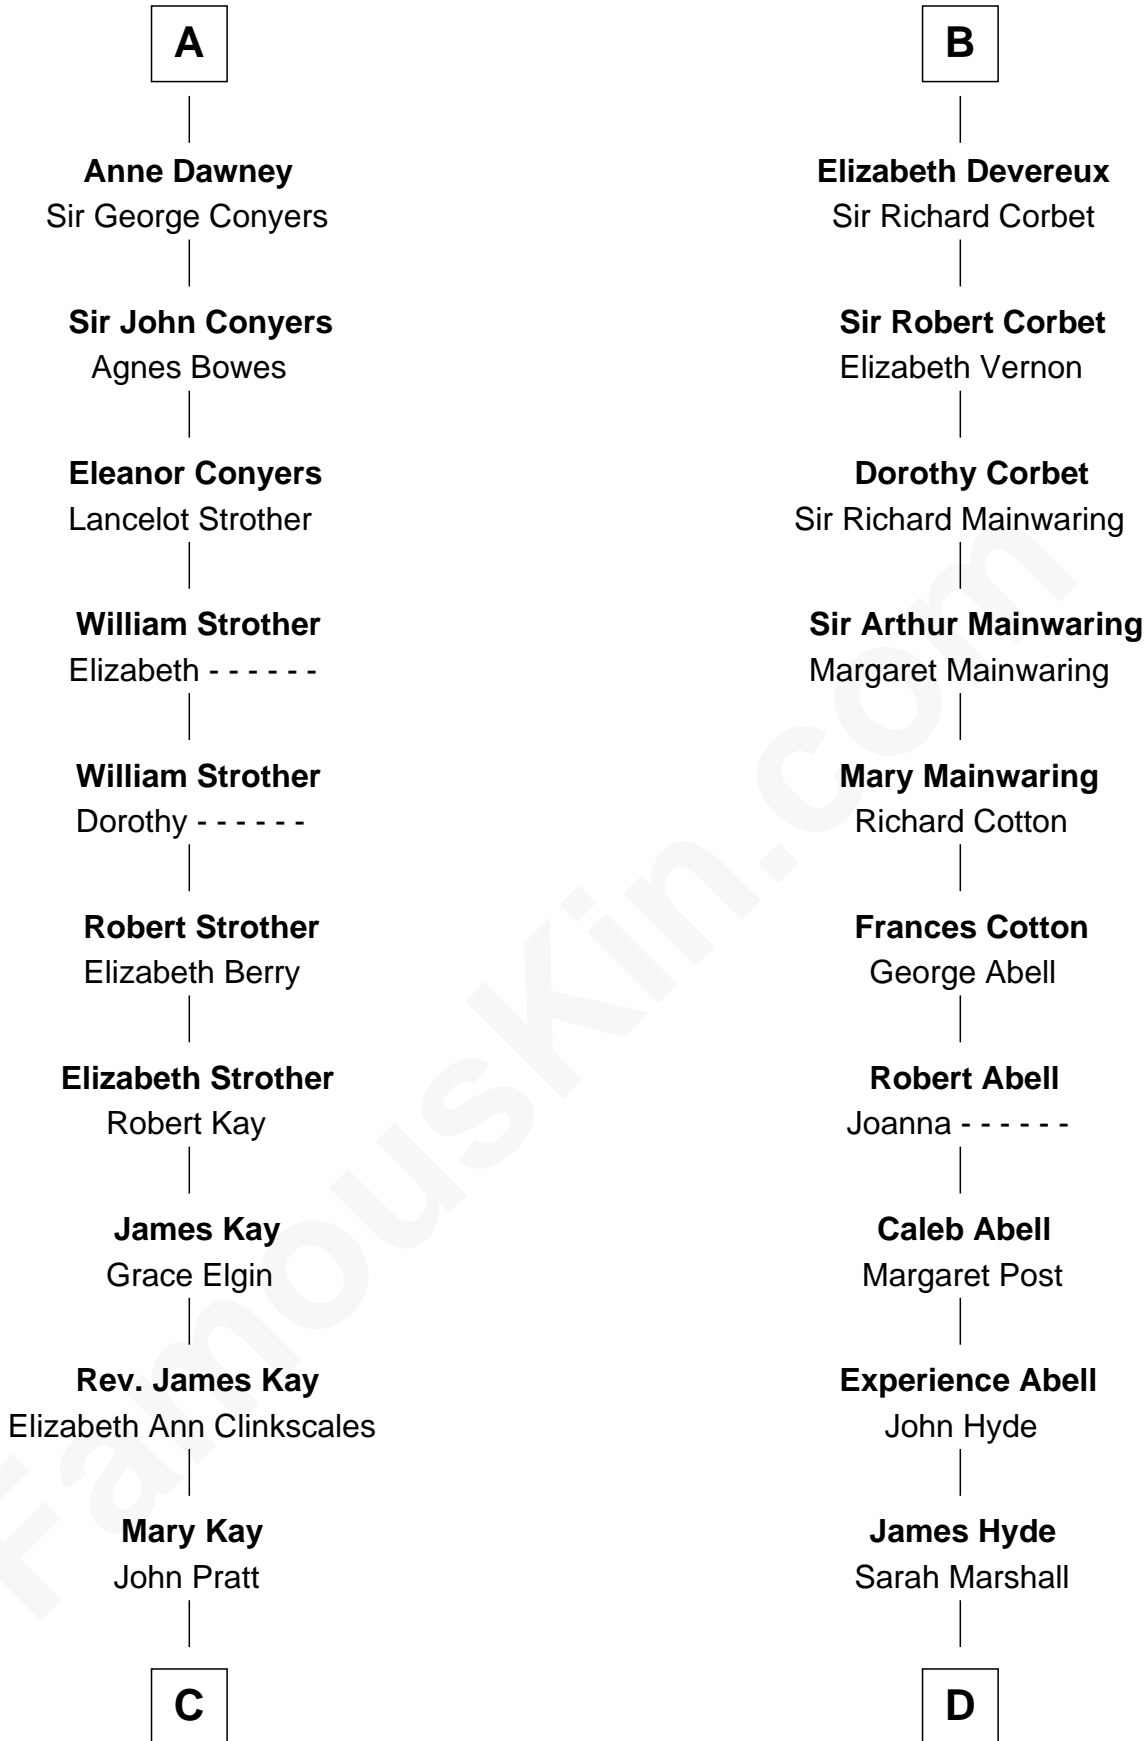

FamousKin.com Relationship Chart of

Jimmy Carter
39th U.S. President

20th cousin of

Grover Cleveland
22nd and 24th U.S. President

Sir Hugh I de Audley
Iseult de Mortimer

Alice de Audley
Sir Ralph de Neville

Margaret de Audley
Ralph de Stafford

Elizabeth de Stafford
John de Ferrers

Robert de Ferrers
Margaret Despencer

Sir Edmund Ferrers
Ellen Roche

Sir William Ferrers
Elizabeth Belknap

Anne Ferrers
Sir Walter Devereux

B

C

James E. Pratt
Sophronia C. Cowan

Nina Pratt
William Archibald Carter

Earl Carter
Lillian Gordy

Jimmy Carter
39th U.S. President

D

Abiah Hyde
Aaron Cleveland