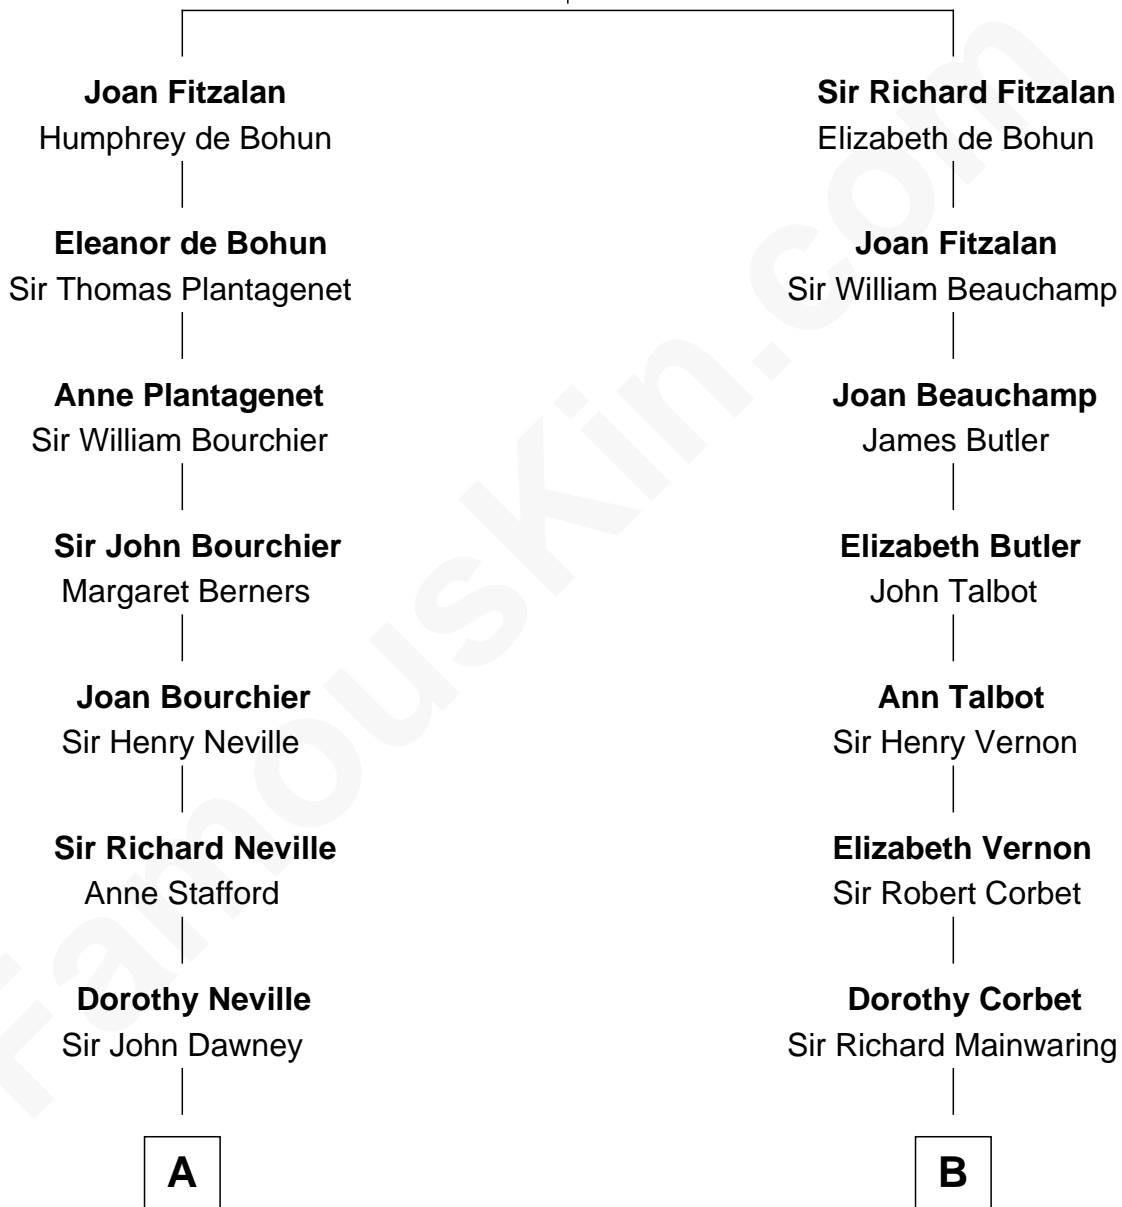

# FamousKin.com Relationship Chart of

**Jimmy Carter**

*39th U.S. President*

17th cousin 3 times removed of

**Grover Cleveland**

*22nd and 24th U.S. President*

**Richard Fitzalan**  
Eleanor Plantagenet

**C**

—  
**James E. Pratt**  
Sophronia C. Cowan

—  
**Nina Pratt**  
William Archibald Carter

—  
**Earl Carter**  
Lillian Gordy

—  
**Jimmy Carter**  
*39th U.S. President*

FamousKin.com