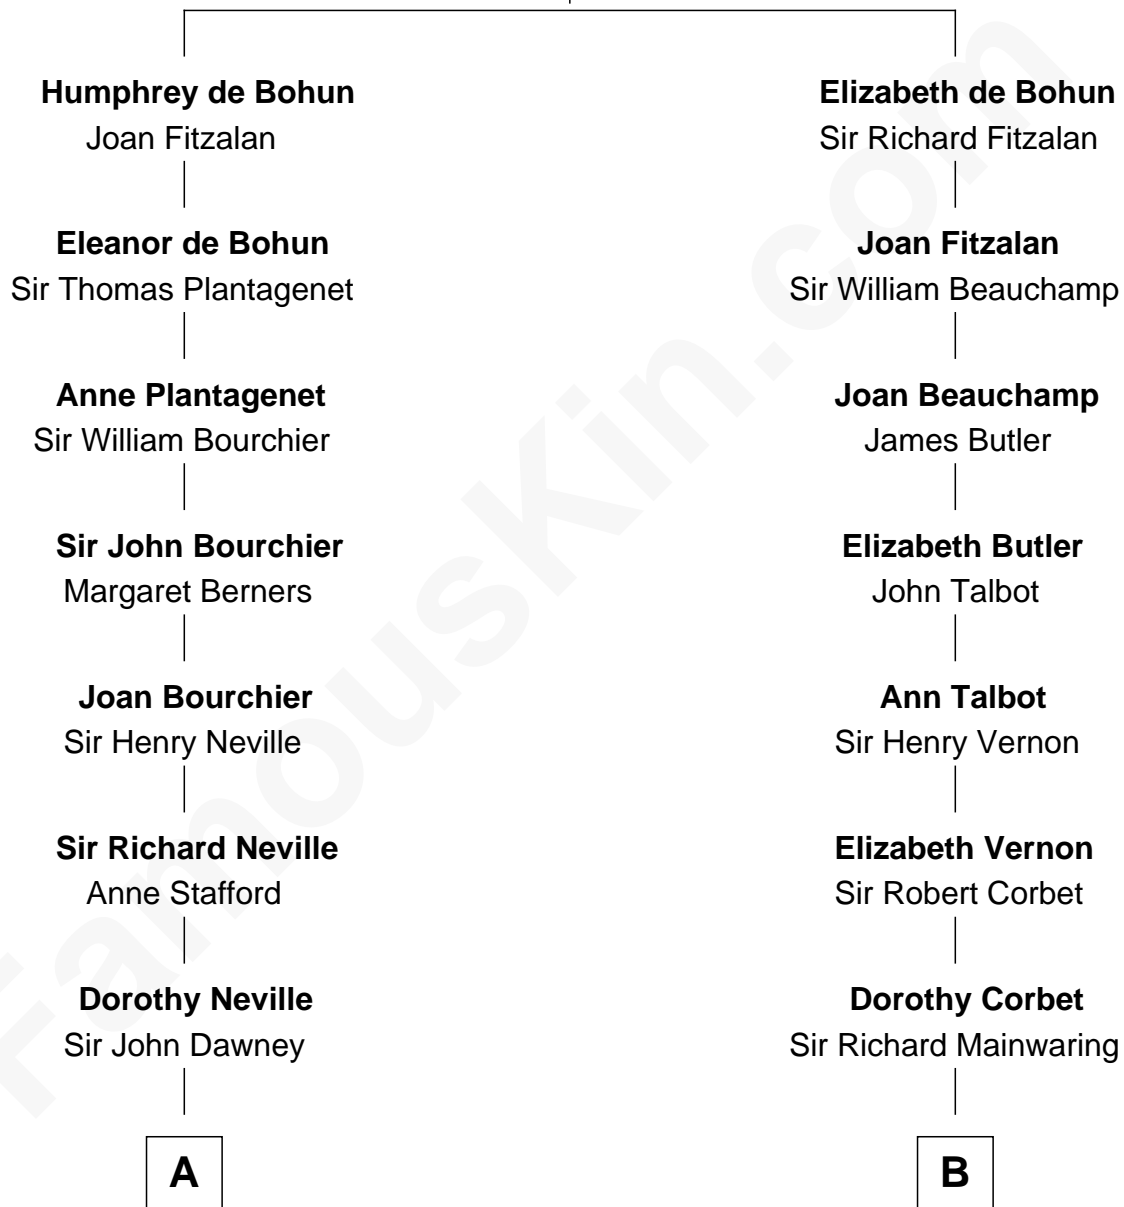

# FamousKin.com Relationship Chart of

**Jimmy Carter**

*39th U.S. President*

17th cousin 3 times removed of

**Grover Cleveland**

*22nd and 24th U.S. President*

**Sir William de Bohun**  
Elizabeth de Badlesmere

**C**

—  
**James E. Pratt**  
Sophronia C. Cowan

—  
**Nina Pratt**  
William Archibald Carter

—  
**Earl Carter**  
Lillian Gordy

—  
**Jimmy Carter**  
*39th U.S. President*

FamousKin.com