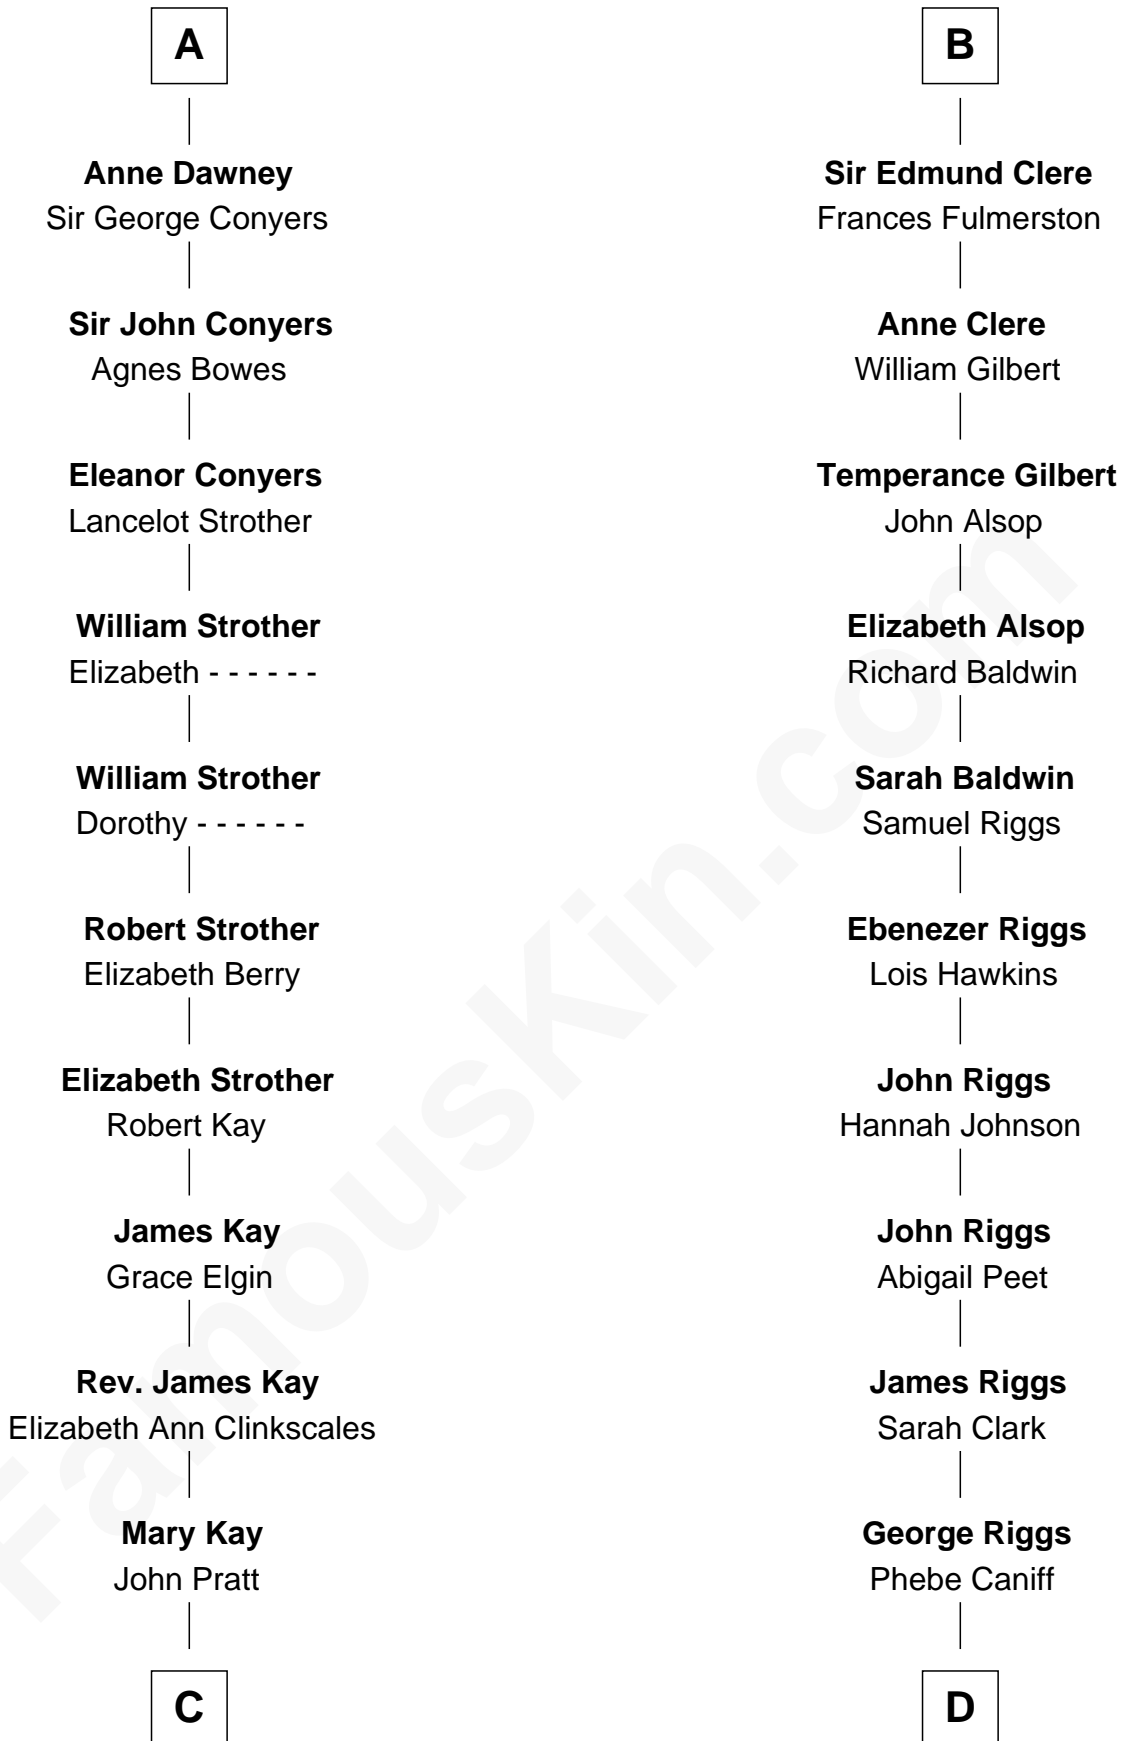

# FamousKin.com Relationship Chart of

**Jimmy Carter**  
39th U.S. President

20th cousin of

**Mamie (Doud) Eisenhower**  
First Lady of President Dwight Eisenhower

**C**

**James E. Pratt**  
Sophronia C. Cowan

**Nina Pratt**  
William Archibald Carter

**Earl Carter**  
Lillian Gordy

**Jimmy Carter**  
*39th U.S. President*

**D**

**Maria Riggs**  
Eli Doud

**Royal Houghton Doud**  
Mary Cornelia Sheldon

**John Sheldon Doud**  
Elivera Mathilda Carlson

**Mamie (Doud) Eisenhower**  
*First Lady of Dwight Eisenhower*

FamousKin.com