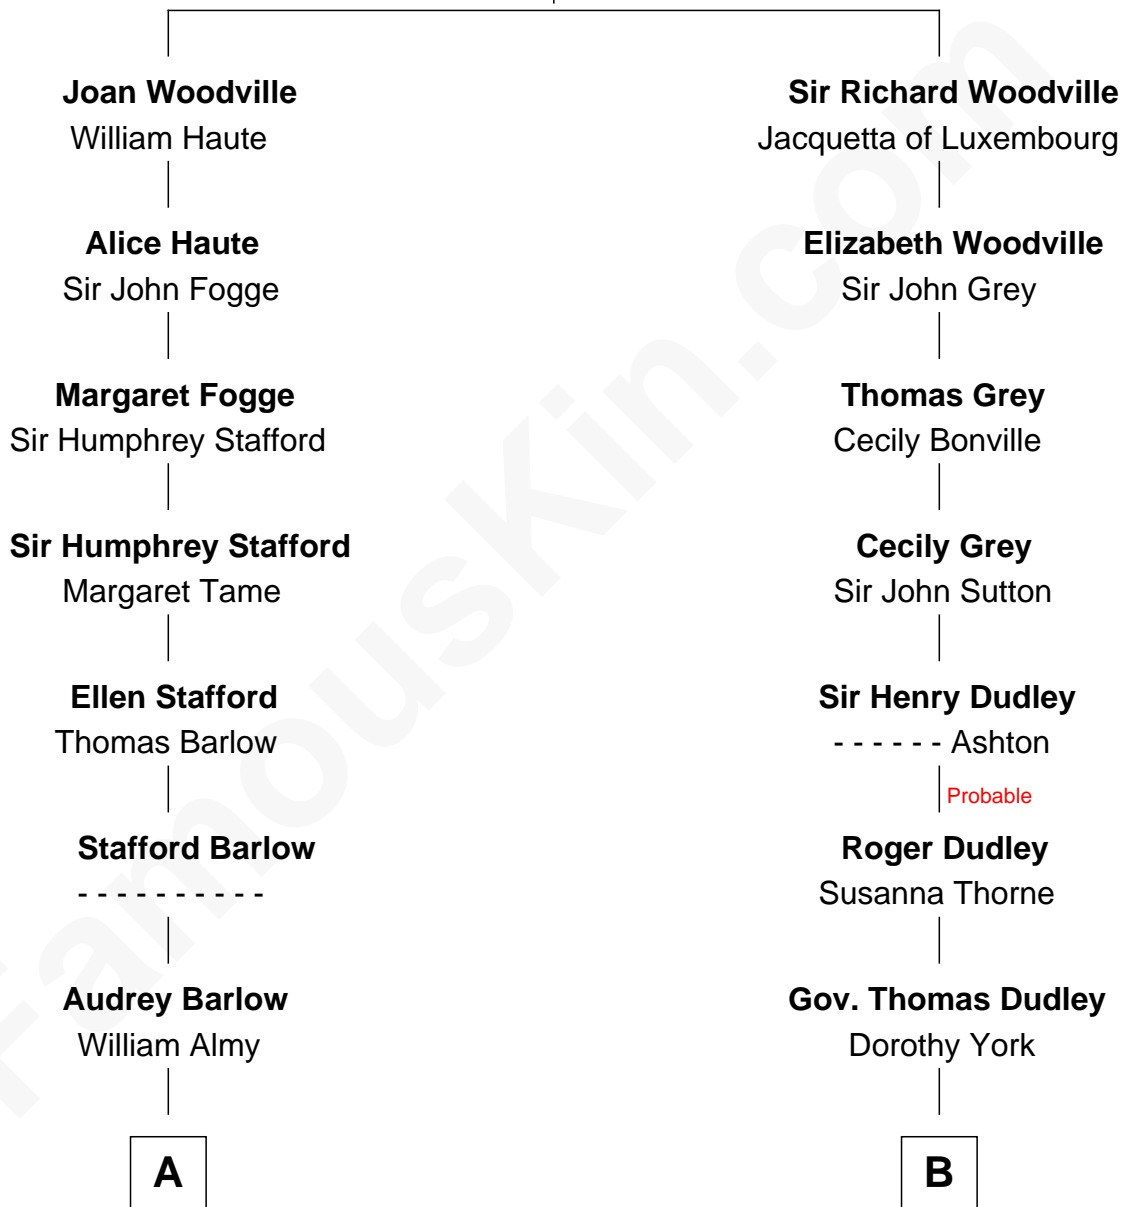

FamousKin.com Relationship Chart of

Jimmy Carter

39th U.S. President

16th cousin 1 time removed of

Herbert Hoover

31st U.S. President

Richard Woodville

Joan Bedlisgate

A

Christopher Almy

Elizabeth Cornell

Elizabeth Almy

Lewis Morris

Richard Morris

Mary Porter

Job Morris

Mary Ansley

Lydia Morris

Abel Ansley

Ann Ansley

Wiley Carter

Littleberry Walker Carter

Mary Ann Diligent Seals

William Archibald Carter

Nina Pratt

Earl Carter

Lillian Gordy

Jimmy Carter

39th U.S. President

B

Anne Dudley

Gov. Simon Bradstreet