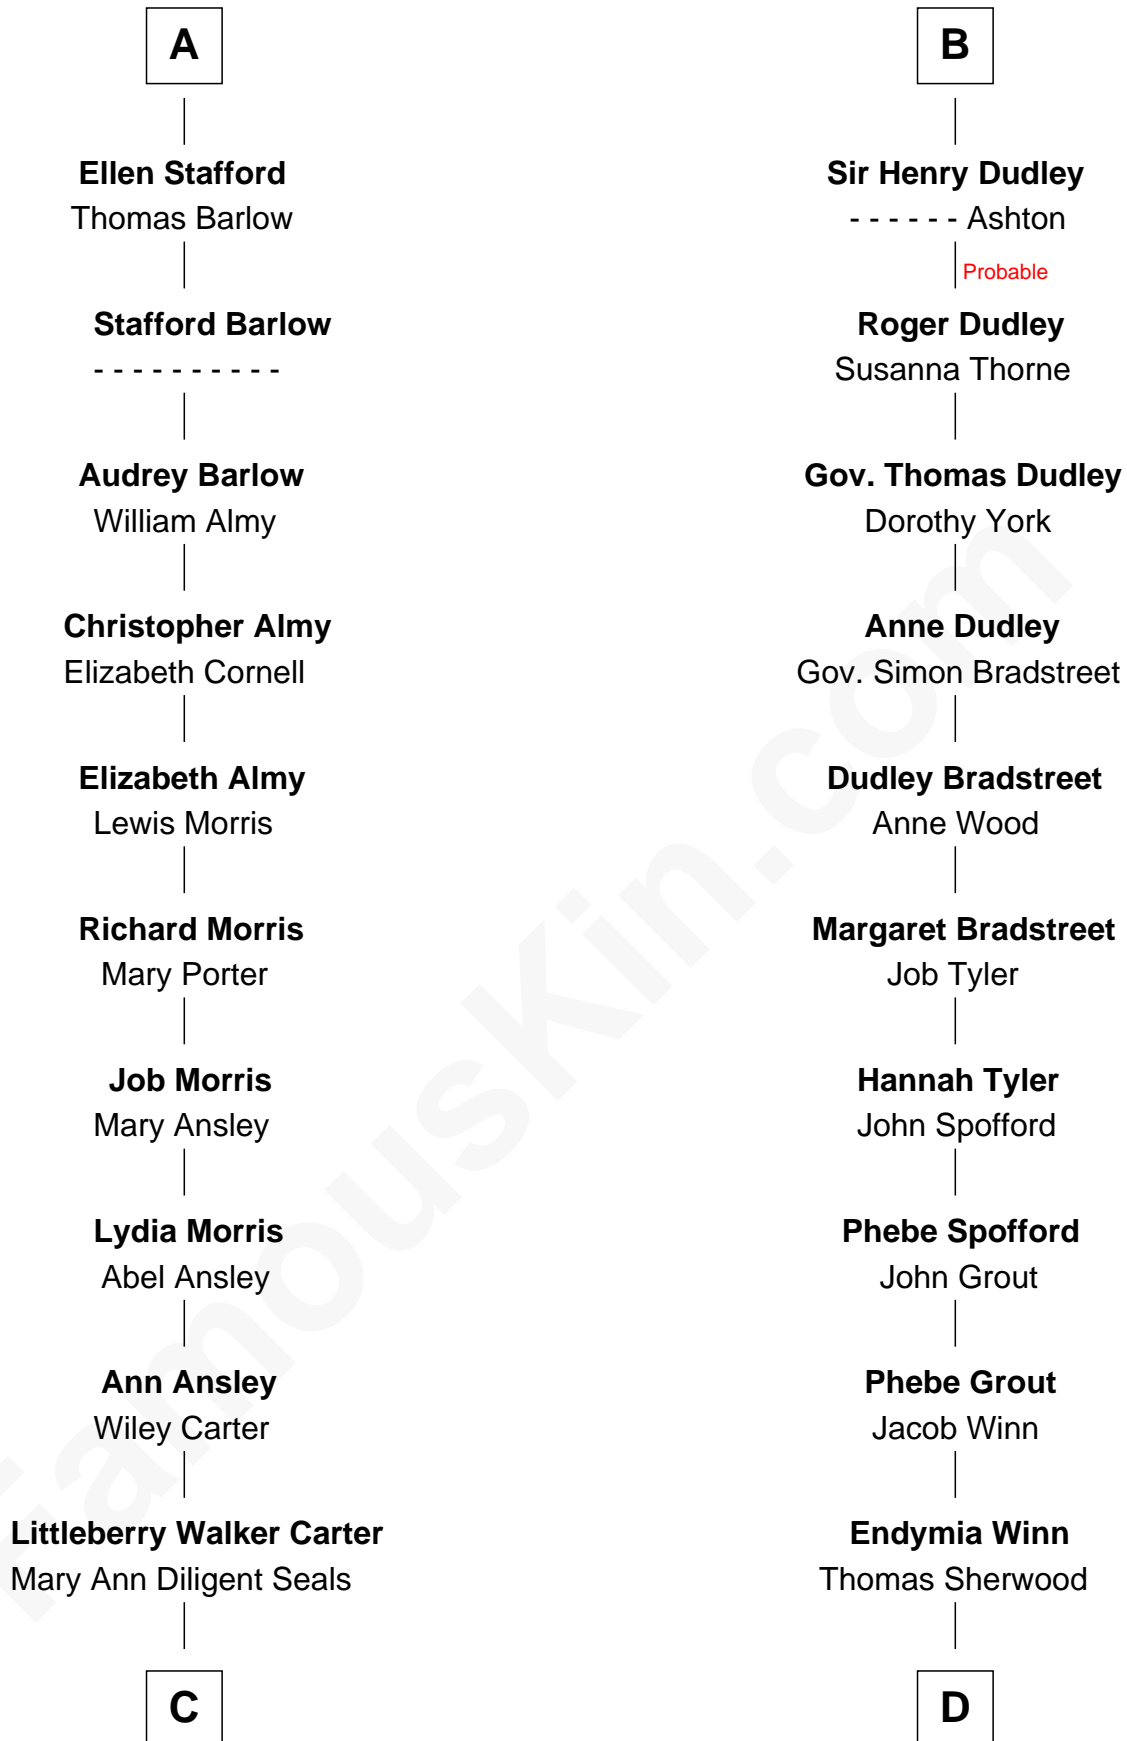

# FamousKin.com Relationship Chart of

**Jimmy Carter**  
39th U.S. President

19th cousin 1 time removed of

**Herbert Hoover**  
31st U.S. President

**C**

**William Archibald Carter**

Nina Pratt

**Earl Carter**

Lillian Gordy

**Jimmy Carter**

*39th U.S. President*

**D**

**Lucinda Sherwood**

John Minthorn

**Theodore Minthorn**

Mary Wasley

**Hulda Randall Minthorn**

Jessie Clark Hoover

**Herbert Hoover**

*31st U.S. President*

FamousKin.com