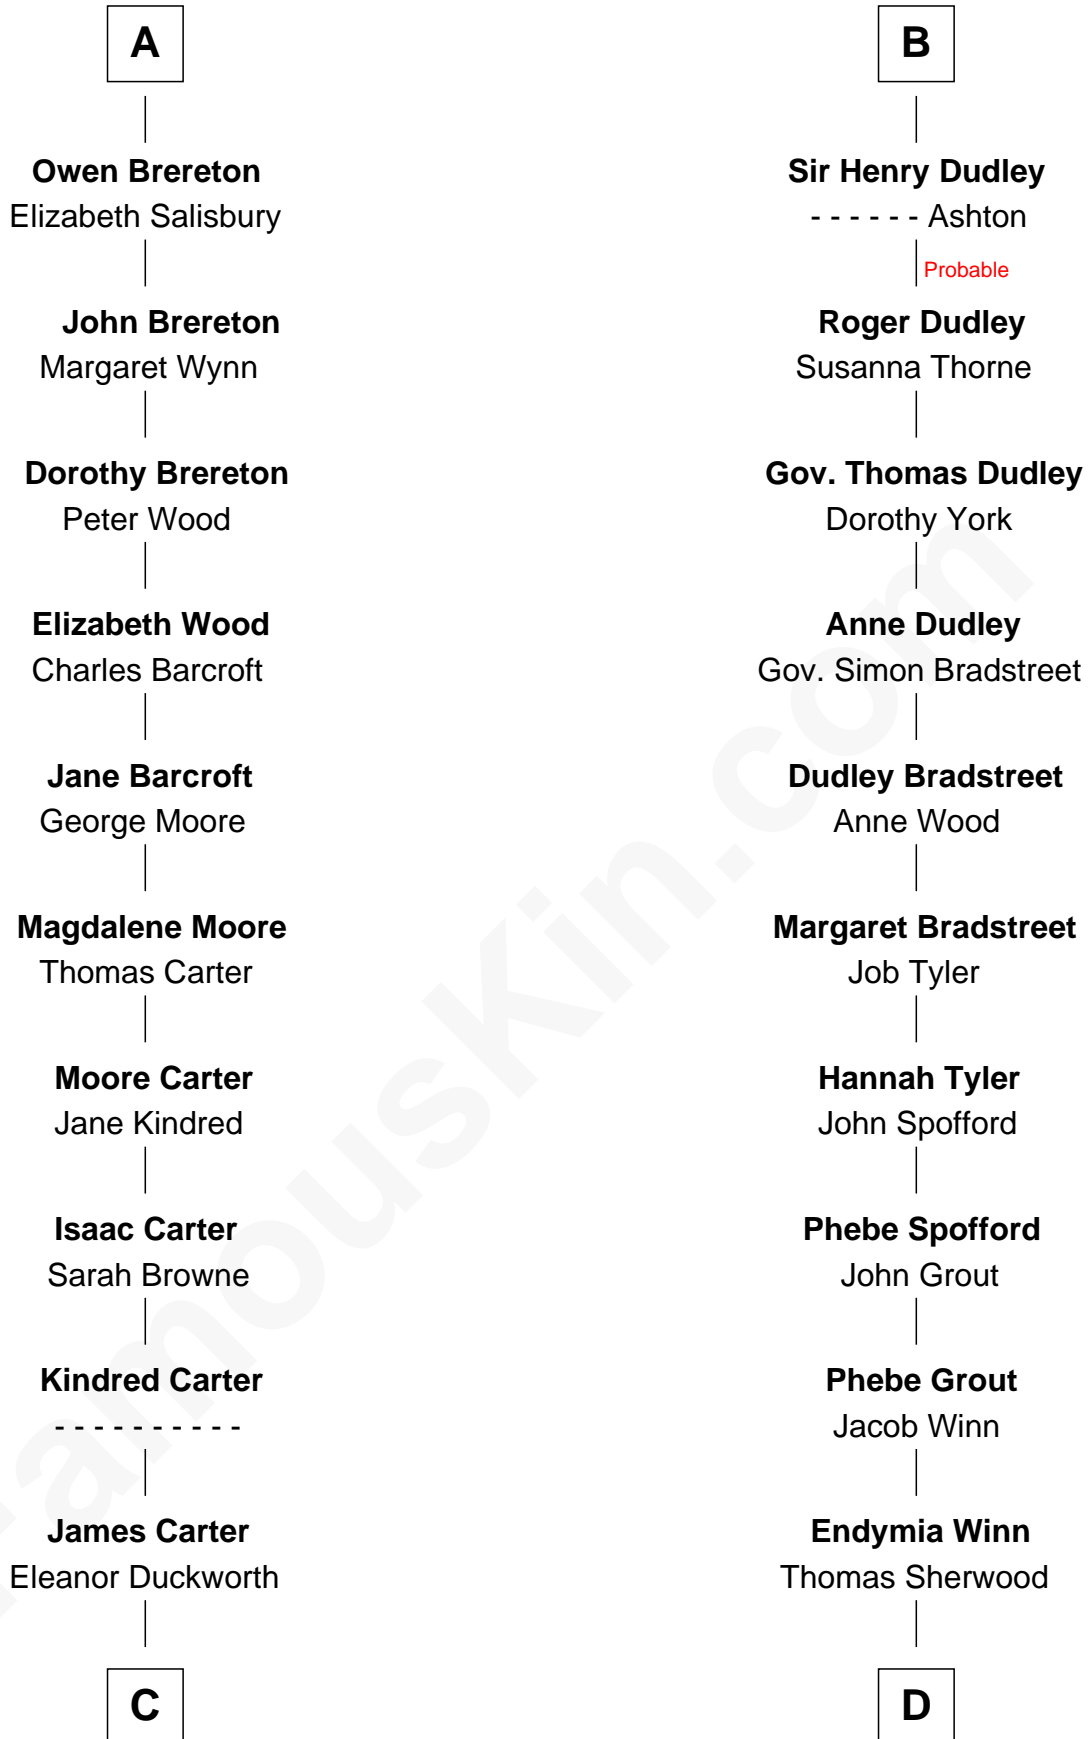

FamousKin.com Relationship Chart of

Jimmy Carter
39th U.S. President

20th cousin 1 time removed of

Herbert Hoover
31st U.S. President

Sir Robert de Holland
Maude la Zouche

Maude de Holland
Sir Thomas de Swinnerton

Sir Robert de Swinnerton
Elizabeth de Beke

Maud de Swinnerton
Sir William Ipstones

Alice Ipstones
Sir Randall Brereton

Sir William Brereton
Catherine Wylde

Edward Brereton
Elizabeth Roydon

John Brereton
Margaret Fychan

A

Thomas Holand
Joan Plantagenet

Sir Thomas de Holand
Alice Fitzalan

Eleanor Holand
Edward Cherleton

Joyce Cherleton
Sir John Tiptoft

Joyce Tiptoft
Sir Edmund Sutton

Sir Edward Sutton
Cecily Willoughby

Sir John Sutton
Cecily Grey

B

C

Wiley Carter
Ann Ansley

Littleberry Walker Carter
Mary Ann Diligent Seals

William Archibald Carter
Nina Pratt

Earl Carter
Lillian Gordy

Jimmy Carter
39th U.S. President

D