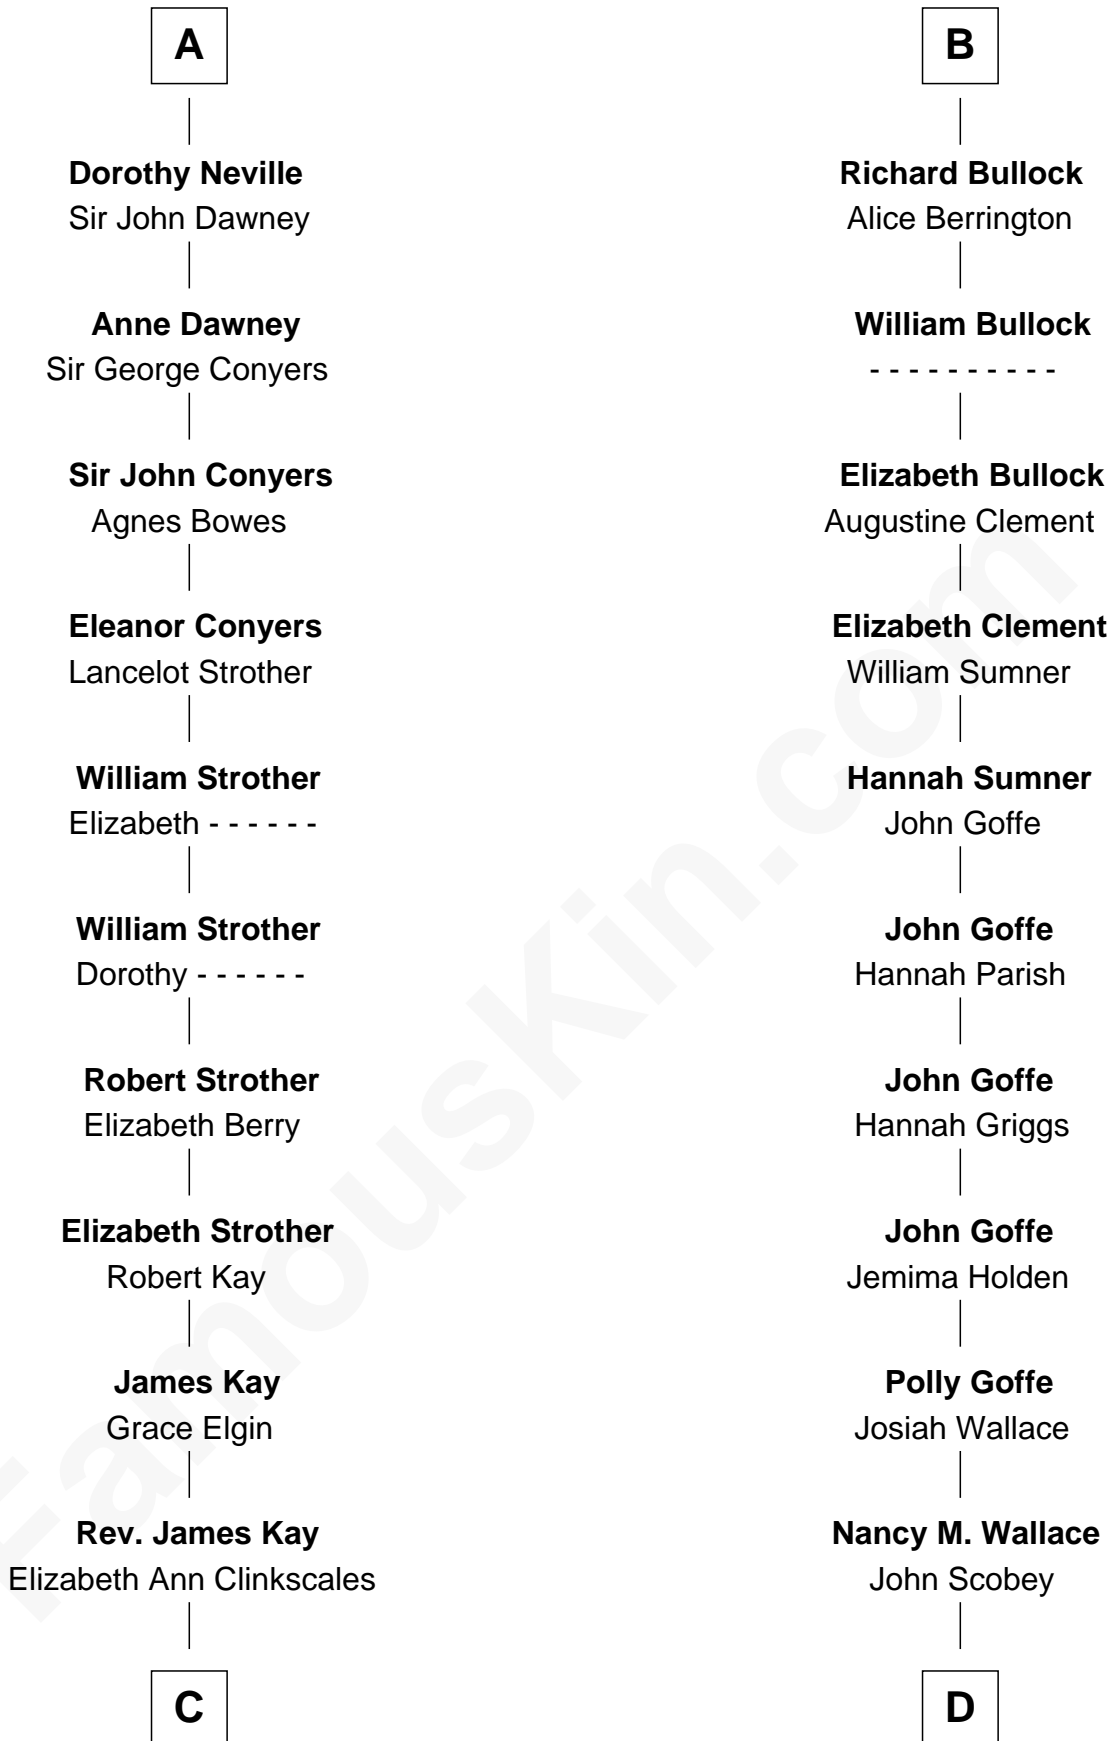

# FamousKin.com Relationship Chart of

**Jimmy Carter**  
39th U.S. President

19th cousin 2 times removed of

**Lou (Henry) Hoover**  
First Lady of President Herbert Hoover

**C**

**Mary Kay**  
John Pratt

**James E. Pratt**  
Sophronia C. Cowan

**Nina Pratt**  
William Archibald Carter

**Earl Carter**  
Lillian Gordy

**Jimmy Carter**  
*39th U.S. President*

**D**

**Philomelia Sophia Scobey**  
Phineas Weed

**Florence Ida Weed**  
Charles Delano Henry

**Lou (Henry) Hoover**  
*First Lady of Herbert Hoover*

FamousKin.com