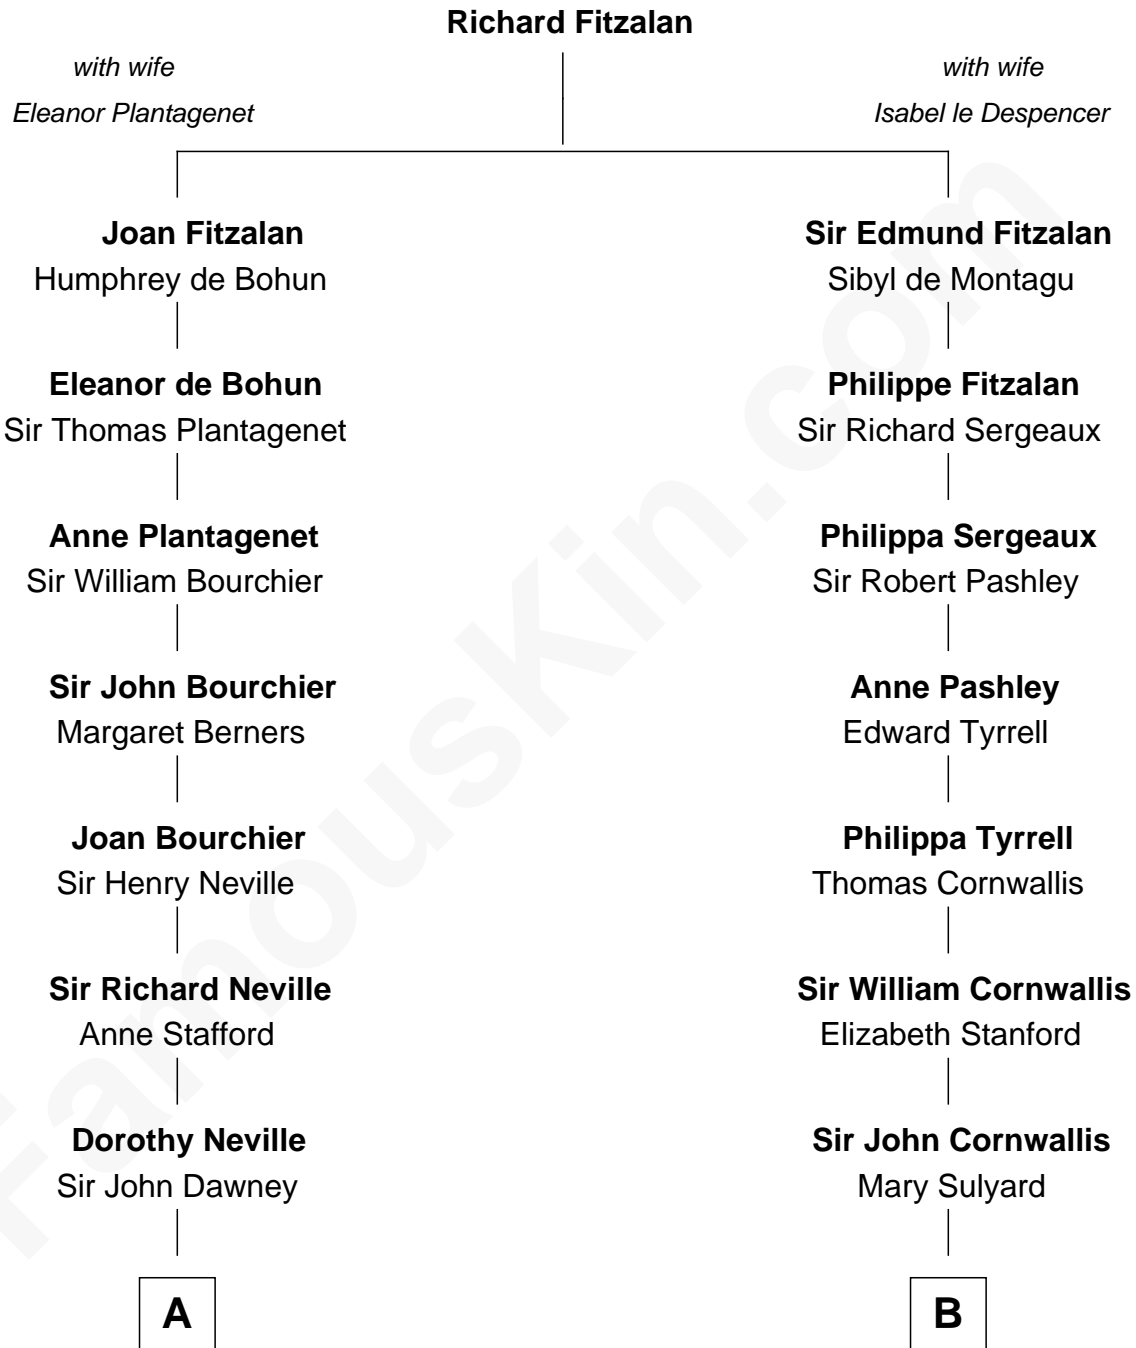

FamousKin.com Relationship Chart of

Jimmy Carter

39th U.S. President

18th cousin 2 times removed of

Ellen Louise (Axson) Wilson

First Lady of President Woodrow Wilson

C

James E. Pratt
Sophronia C. Cowan

Nina Pratt
William Archibald Carter

Earl Carter
Lillian Gordy

Jimmy Carter
39th U.S. President

D

Rev. Samuel Edward Axson
Margaret Jane Hoyt

Ellen Louise (Axson) Wilson
First Lady of Woodrow Wilson

FamousKin.com