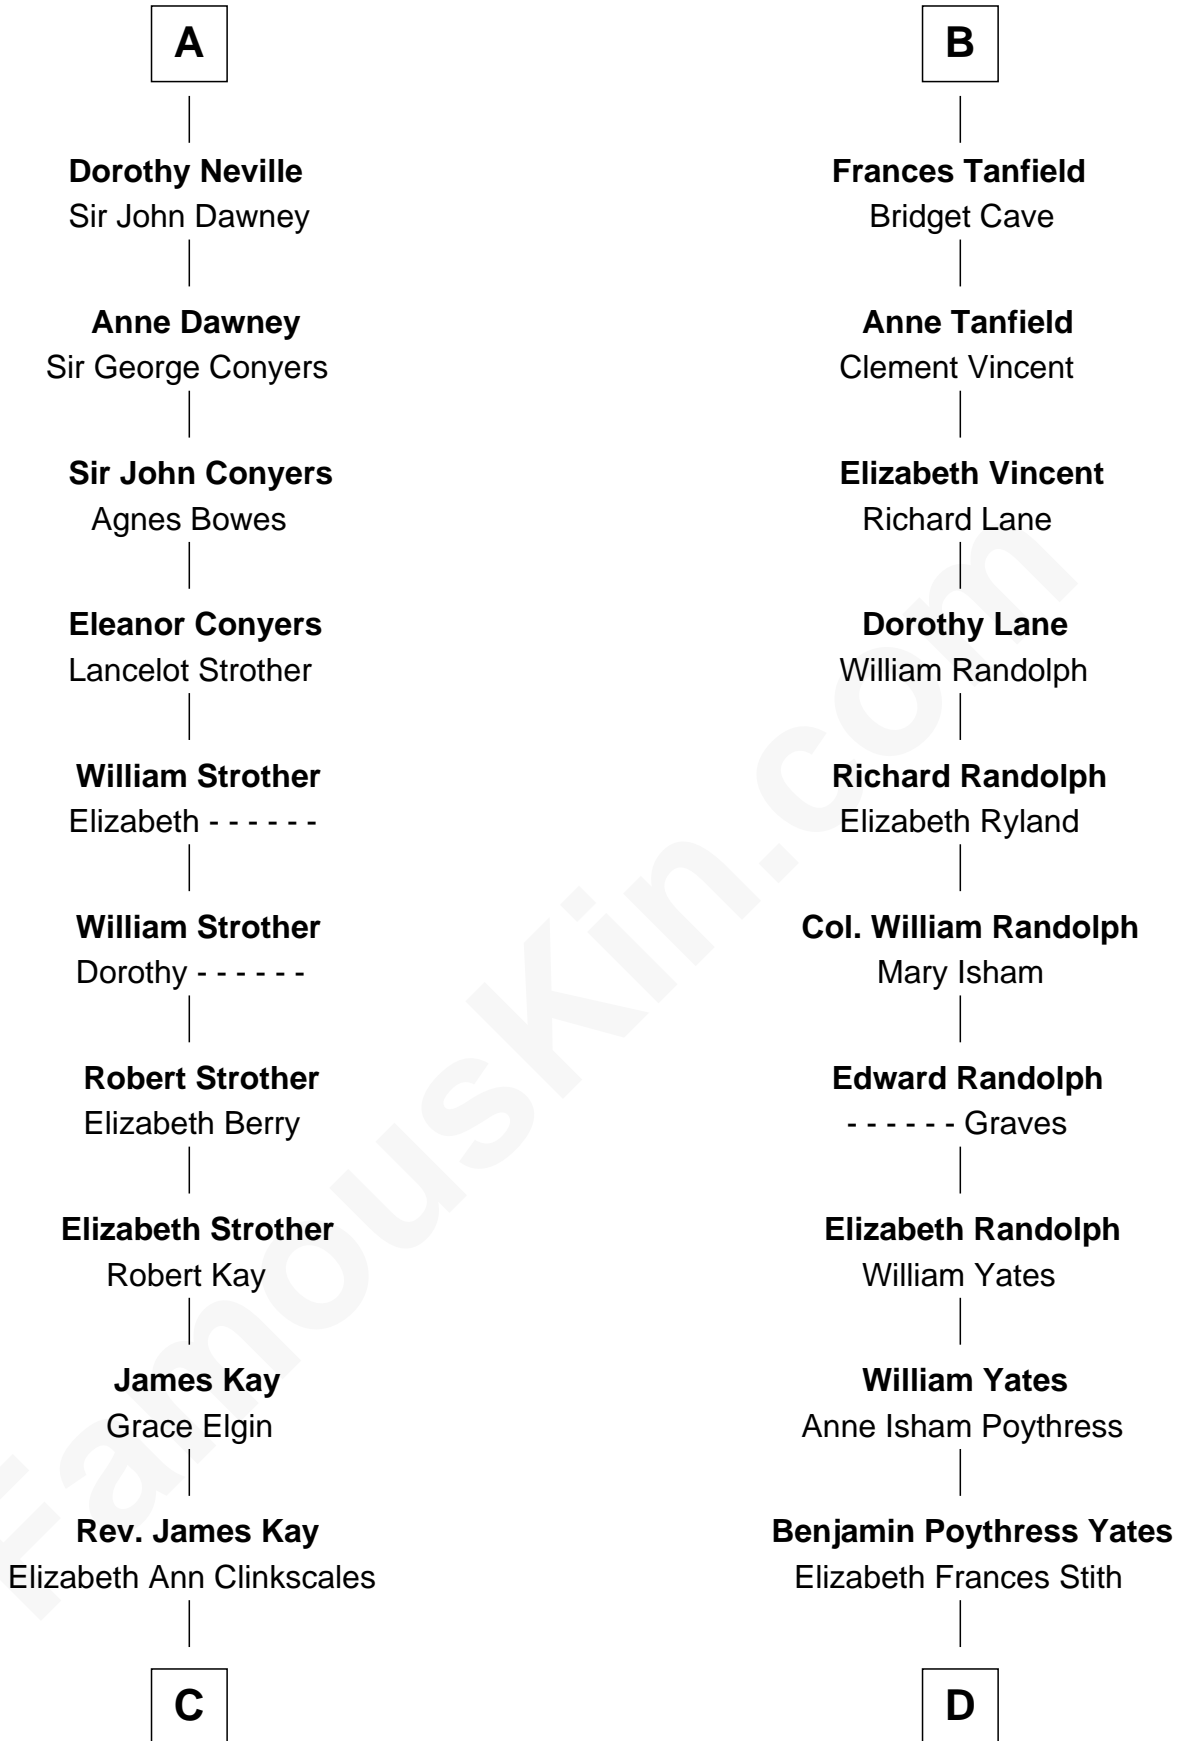

# FamousKin.com Relationship Chart of

**Jimmy Carter**

*39th U.S. President*

18th cousin 3 times removed of

**William Fishback**

*17th Governor of Arkansas*

**Henry Plantagenet**

Maud de Chaworth

John de Mowbray

**John de Mowbray**

Elizabeth de Segrave

**Sir Thomas Mowbray**

Elizabeth Fitzalan

**Margaret Mowbray**

Sir Robert Howard

**Katherine Howard**

Sir Edward Neville

**Catherine Neville**

Robert Tanfield

**William Tanfield**

Elizabeth Stavely

**B**

**C**

**Mary Kay**  
John Pratt

**James E. Pratt**  
Sophronia C. Cowan

**Nina Pratt**  
William Archibald Carter

**Earl Carter**  
Lillian Gordy

**Jimmy Carter**  
*39th U.S. President*

**D**

**Sophia Ann Yates**  
Frederick Fishback

**William Fishback**  
*17th Governor of Arkansas*