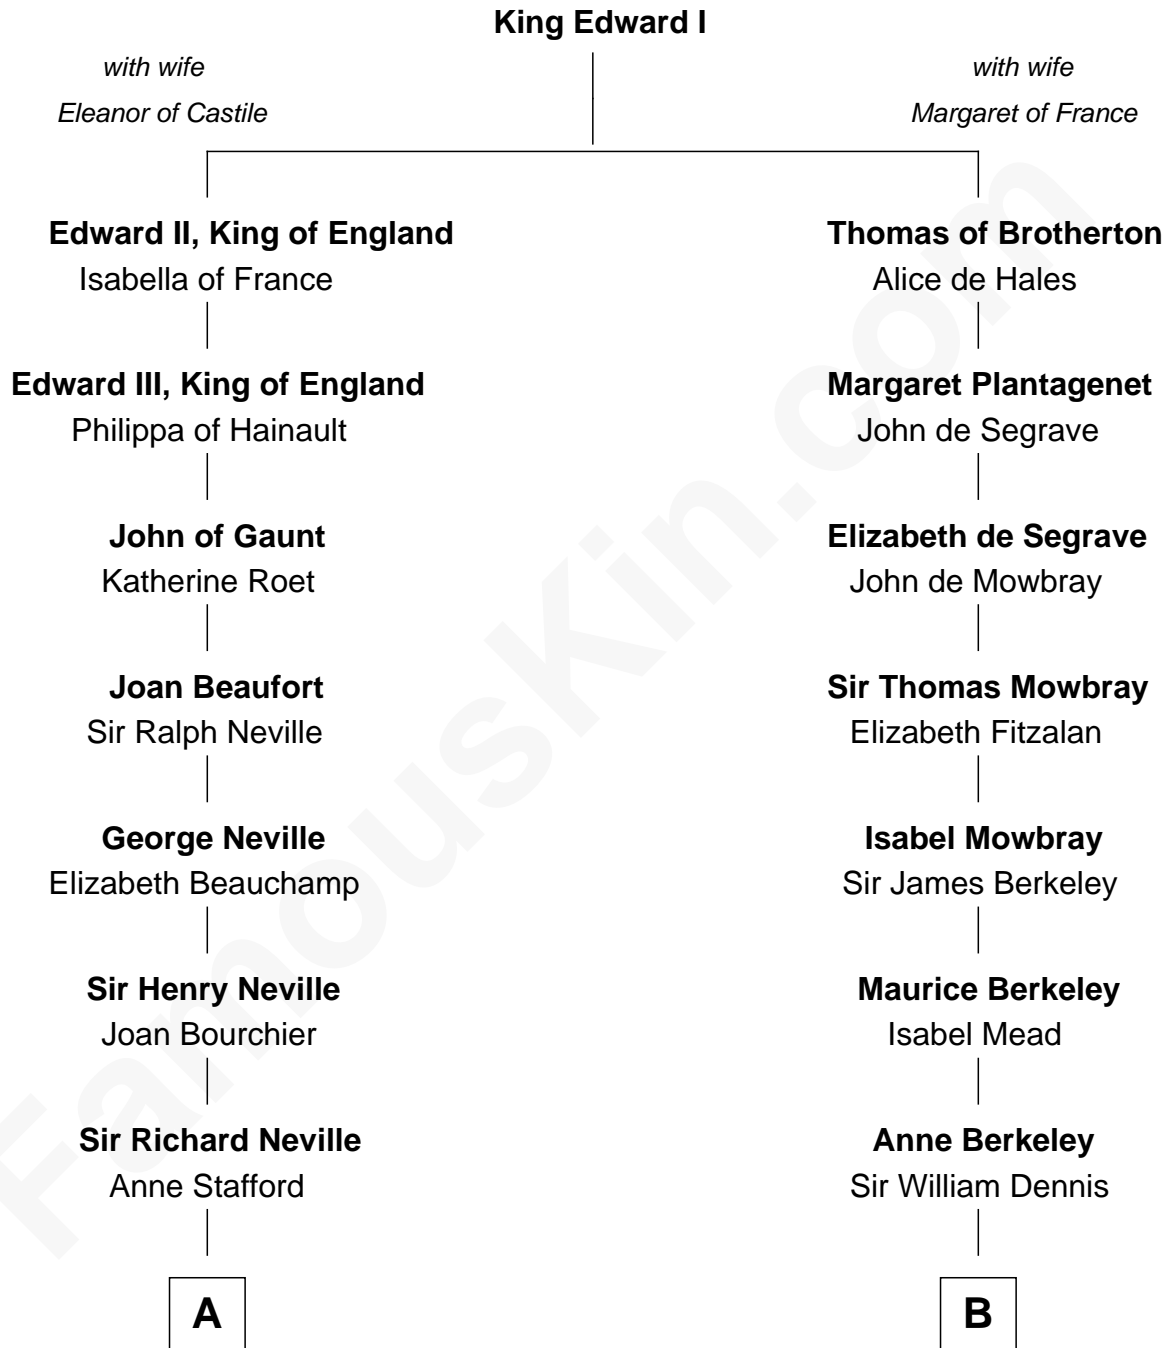

FamousKin.com Relationship Chart of

Jimmy Carter

39th U.S. President

16th cousin 5 times removed of

Samuel Prescott

Completed Paul Revere's Midnight Ride

C

—
Mary Kay
John Pratt

—
James E. Pratt
Sophronia C. Cowan

—
Nina Pratt
William Archibald Carter

—
Earl Carter
Lillian Gordy

—
Jimmy Carter
39th U.S. President

FamousKin.com