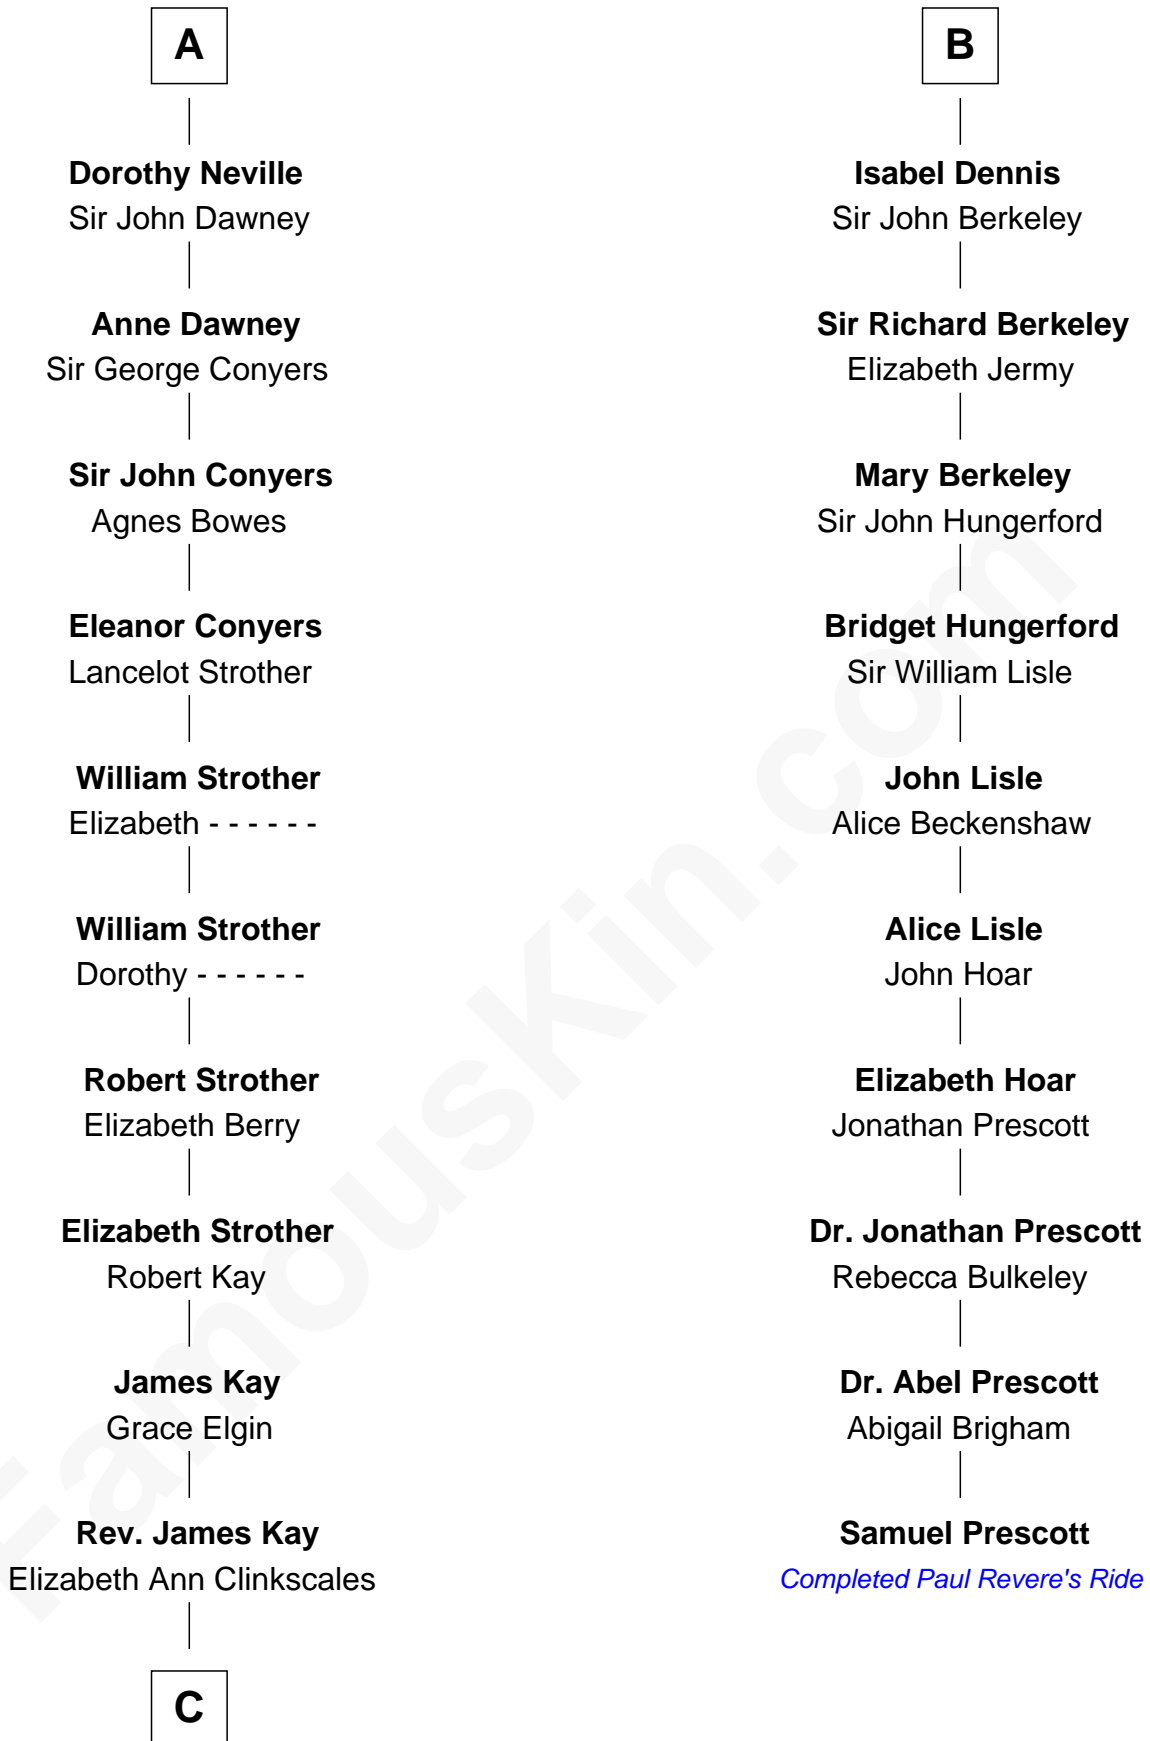

FamousKin.com Relationship Chart of

Jimmy Carter

39th U.S. President

16th cousin 5 times removed of

Samuel Prescott

Completed Paul Revere's Midnight Ride

C

—
Mary Kay
John Pratt

—
James E. Pratt
Sophronia C. Cowan

—
Nina Pratt
William Archibald Carter

—
Earl Carter
Lillian Gordy

—
Jimmy Carter
39th U.S. President

FamousKin.com