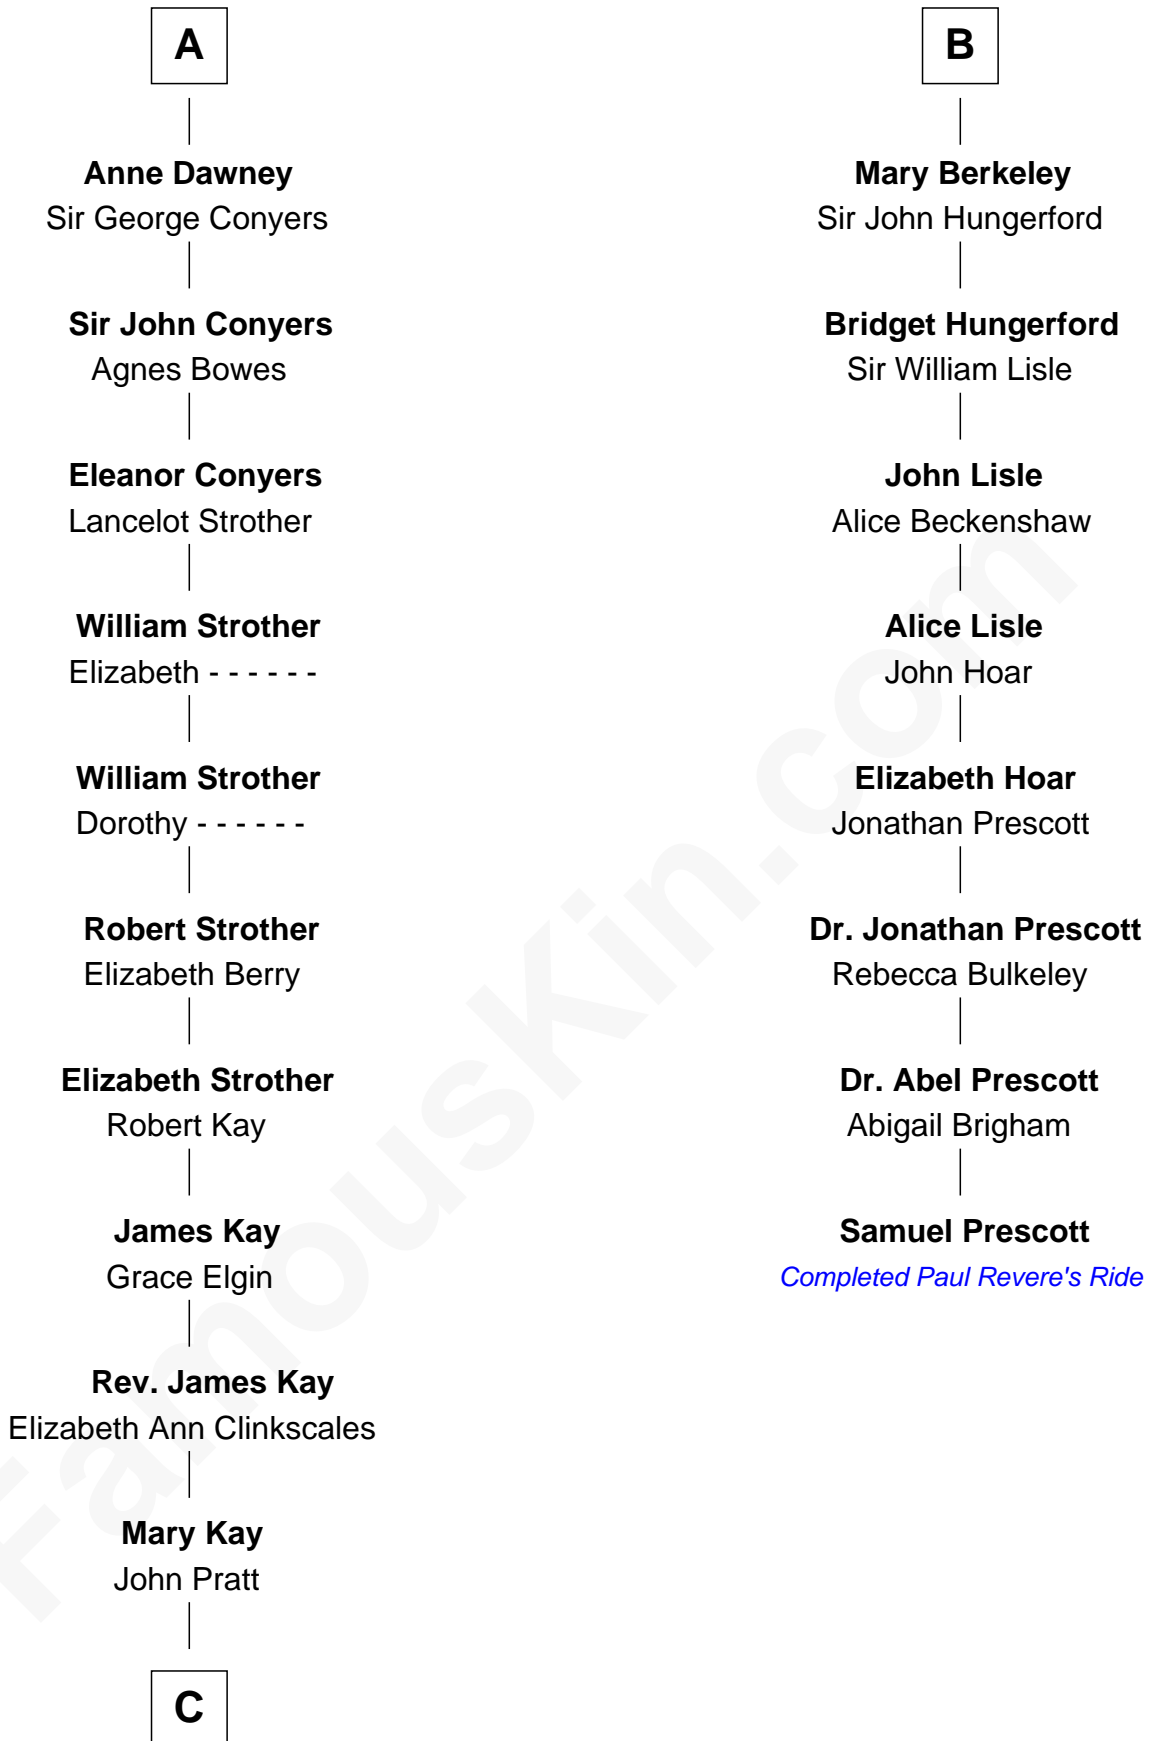

FamousKin.com Relationship Chart of

Jimmy Carter

39th U.S. President

14th cousin 6 times removed of

Samuel Prescott

Completed Paul Revere's Midnight Ride

Richard Fitzalan
Eleanor Plantagenet

Joan Fitzalan
Humphrey de Bohun

Eleanor de Bohun
Sir Thomas Plantagenet

Anne Plantagenet
Sir William Bouchier

Sir John Bouchier
Margaret Berners

Joan Bouchier
Sir Henry Neville

Sir Richard Neville
Anne Stafford

Dorothy Neville
Sir John Dawney

A

Sir Richard Fitzalan
Elizabeth de Bohun

Elizabeth Fitzalan
Sir Thomas Mowbray

Isabel Mowbray
Sir James Berkeley

Maurice Berkeley
Isabel Mead

Anne Berkeley
Sir William Dennis

Isabel Dennis
Sir John Berkeley

Sir Richard Berkeley
Elizabeth Jermy

B

C

—
James E. Pratt
Sophronia C. Cowan

—
Nina Pratt
William Archibald Carter

—
Earl Carter
Lillian Gordy

—
Jimmy Carter
39th U.S. President

FamousKin.com