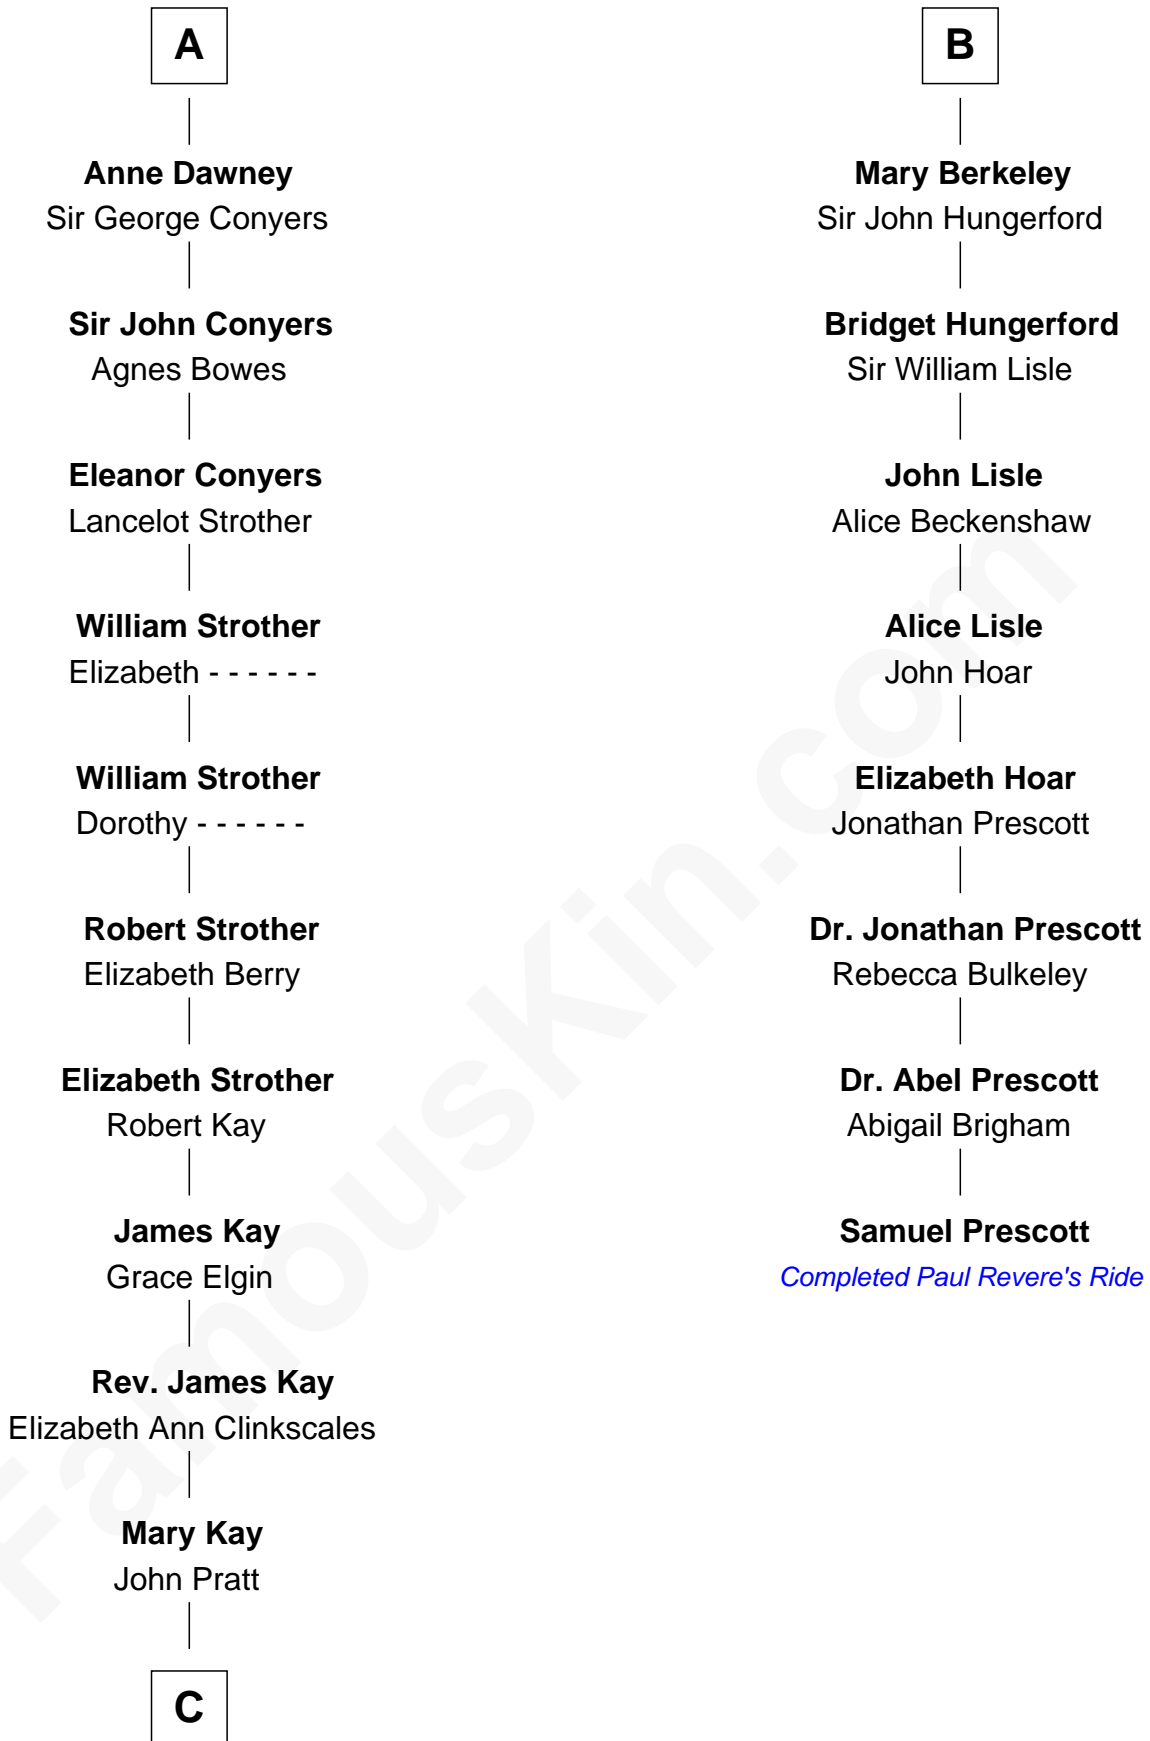

# FamousKin.com Relationship Chart of

**Jimmy Carter**

39th U.S. President

14th cousin 6 times removed of

**Samuel Prescott**

Completed Paul Revere's Midnight Ride

**C**

—  
**James E. Pratt**  
Sophronia C. Cowan

—  
**Nina Pratt**  
William Archibald Carter

—  
**Earl Carter**  
Lillian Gordy

—  
**Jimmy Carter**  
*39th U.S. President*

FamousKin.com