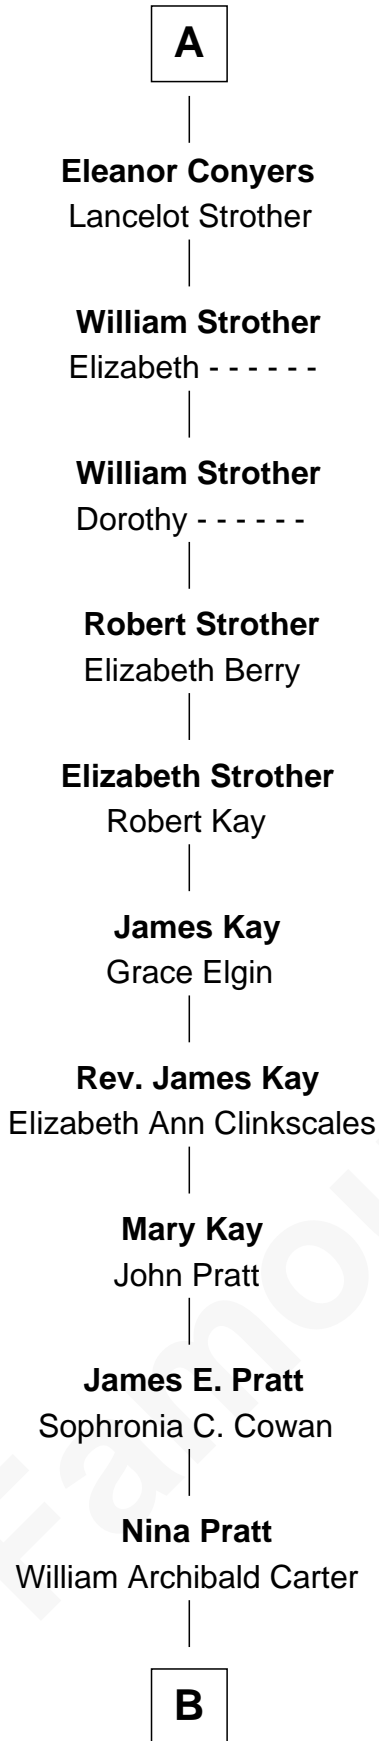

FamousKin.com Relationship Chart of

Jimmy Carter

39th U.S. President

5th cousin 13 times removed of

Charles V

Holy Roman Emperor

John of Gaunt

*with wife
Katherine Roet*

Philip of Burgundy

Sir Henry Neville

Joan Bourchier

Charles of Burgundy

Isabella of Bourbon

Sir Richard Neville

Anne Stafford

Mary of Burgundy

Maximilian I, Holy Roman Emperor

Dorothy Neville

Sir John Dawney

Philip I, King of Castile

Joanna of Castile

Anne Dawney

Sir George Conyers

Charles V

Holy Roman Emperor

Sir John Conyers

Agnes Bowes

A

B

—
Earl Carter
Lillian Gordy

—
Jimmy Carter
39th U.S. President

FamousKin.com