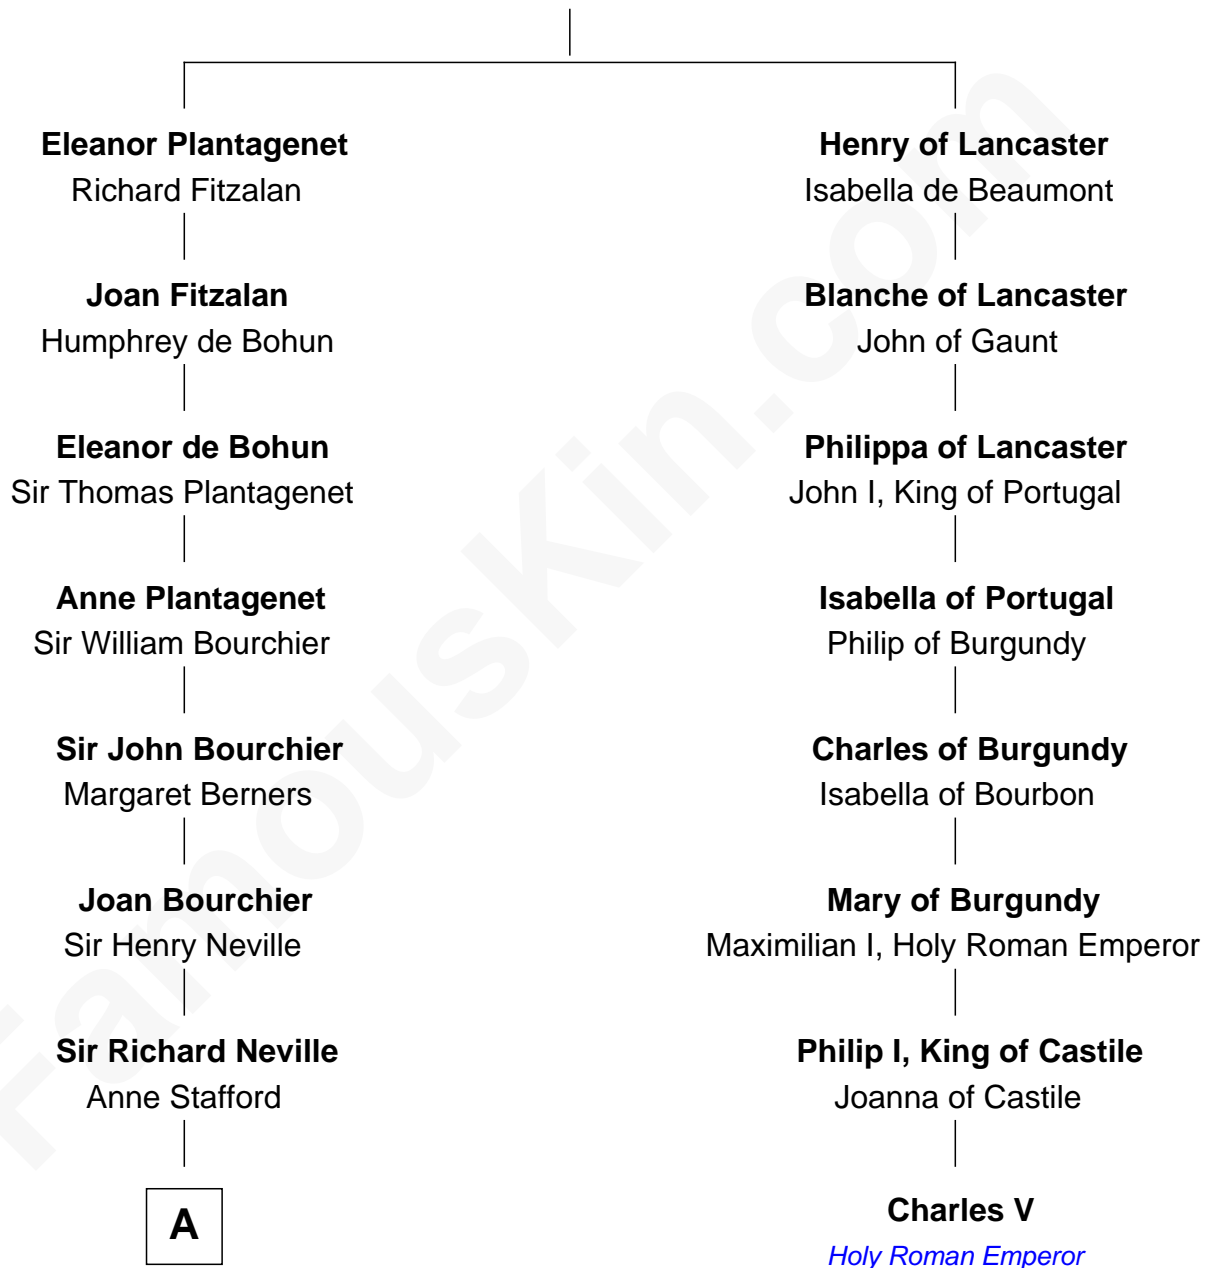

# FamousKin.com Relationship Chart of

**Jimmy Carter**

*39th U.S. President*

7th cousin 14 times removed of

**Charles V**

*Holy Roman Emperor*

**Henry Plantagenet**

Maud de Chaworth

**A**

**Dorothy Neville**  
Sir John Dawney

**Anne Dawney**  
Sir George Conyers

**Sir John Conyers**  
Agnes Bowes

**Eleanor Conyers**  
Lancelot Strother

**William Strother**  
Elizabeth - - - - -

**William Strother**  
Dorothy - - - - -