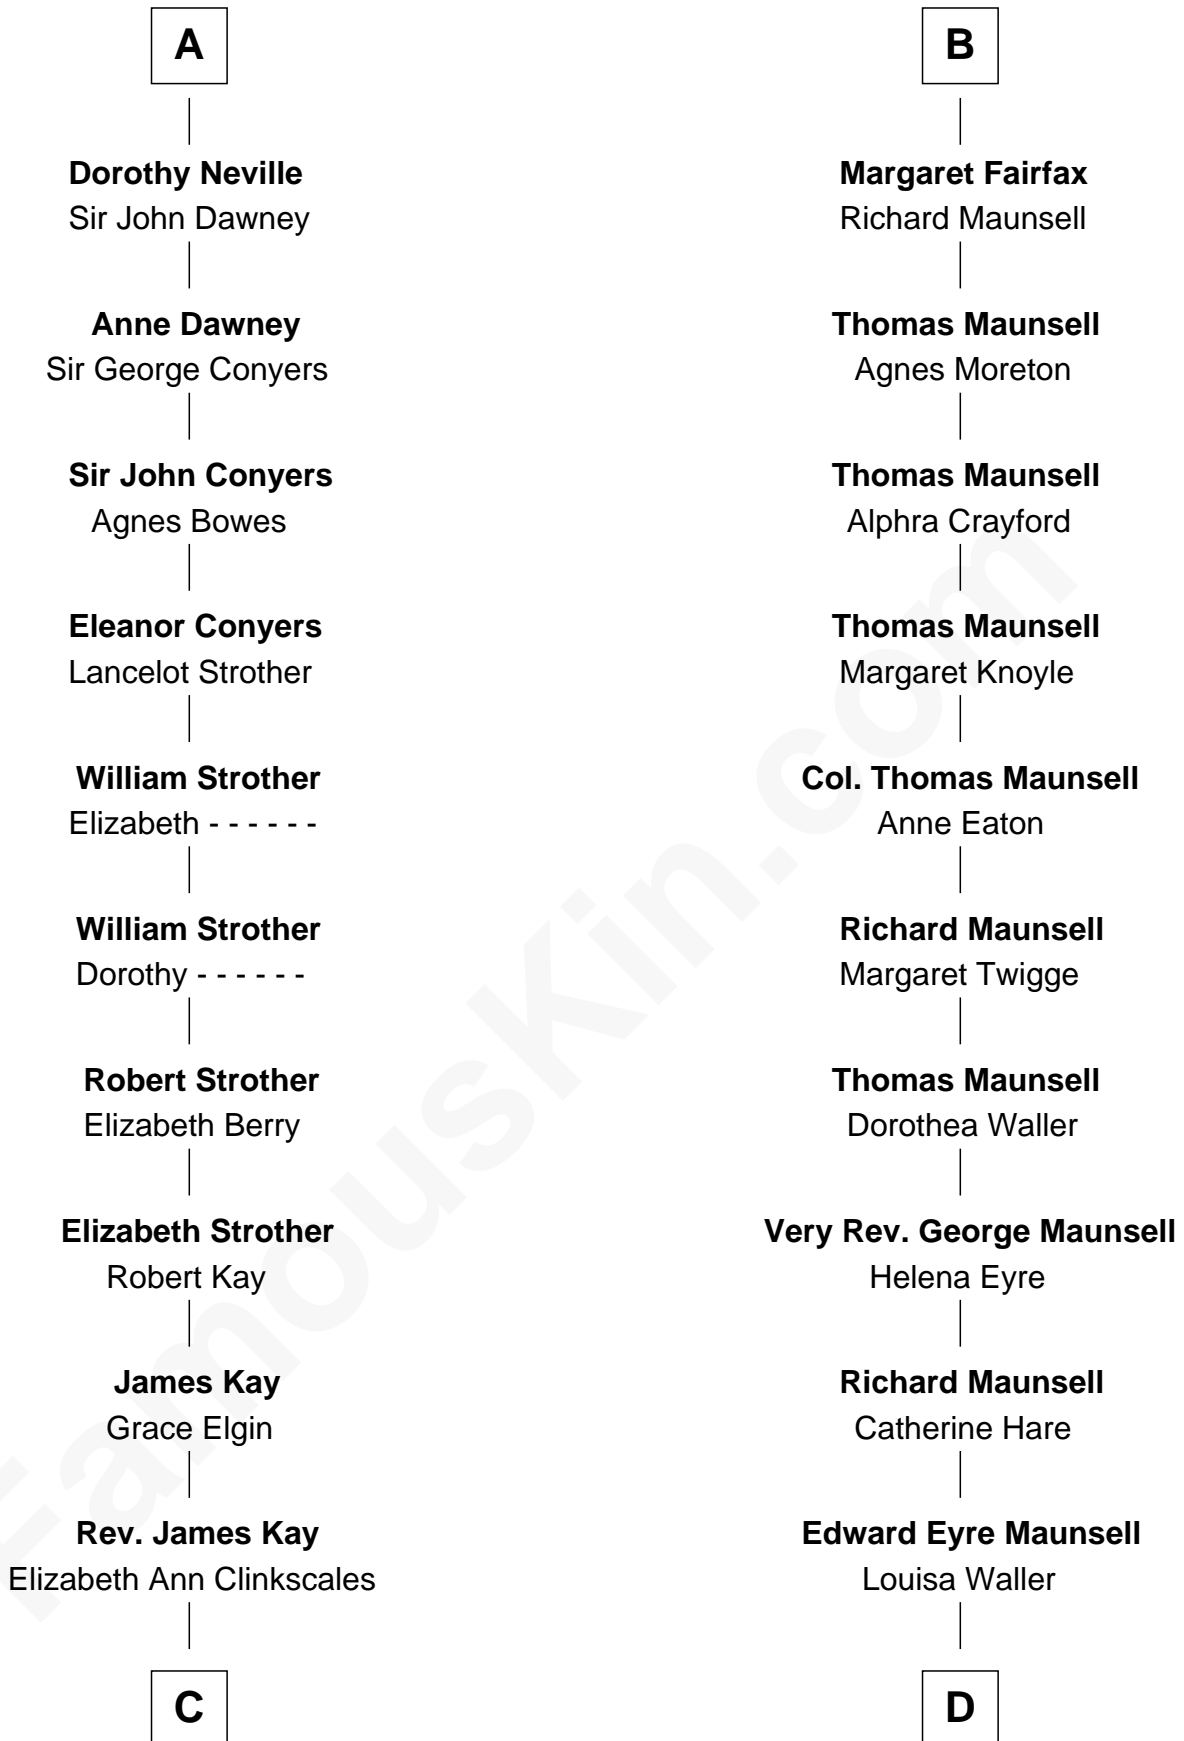

FamousKin.com Relationship Chart of

Jimmy Carter
39th U.S. President

21st cousin of

Phoebe Waller-Bridge
Theatre, TV and Movie Actress

C

Mary Kay
John Pratt

James E. Pratt
Sophronia C. Cowan

Nina Pratt
William Archibald Carter

Earl Carter
Lillian Gordy

Jimmy Carter
39th U.S. President

D

Florence Catherine Maunsell
Rev. Theodosius Cotterell Henry Ward-Boughton-Leigh

Elsie Noëline Waller Ward-Boughton-Leigh
Rev. Horace Fitzhenry Waller-Bridge