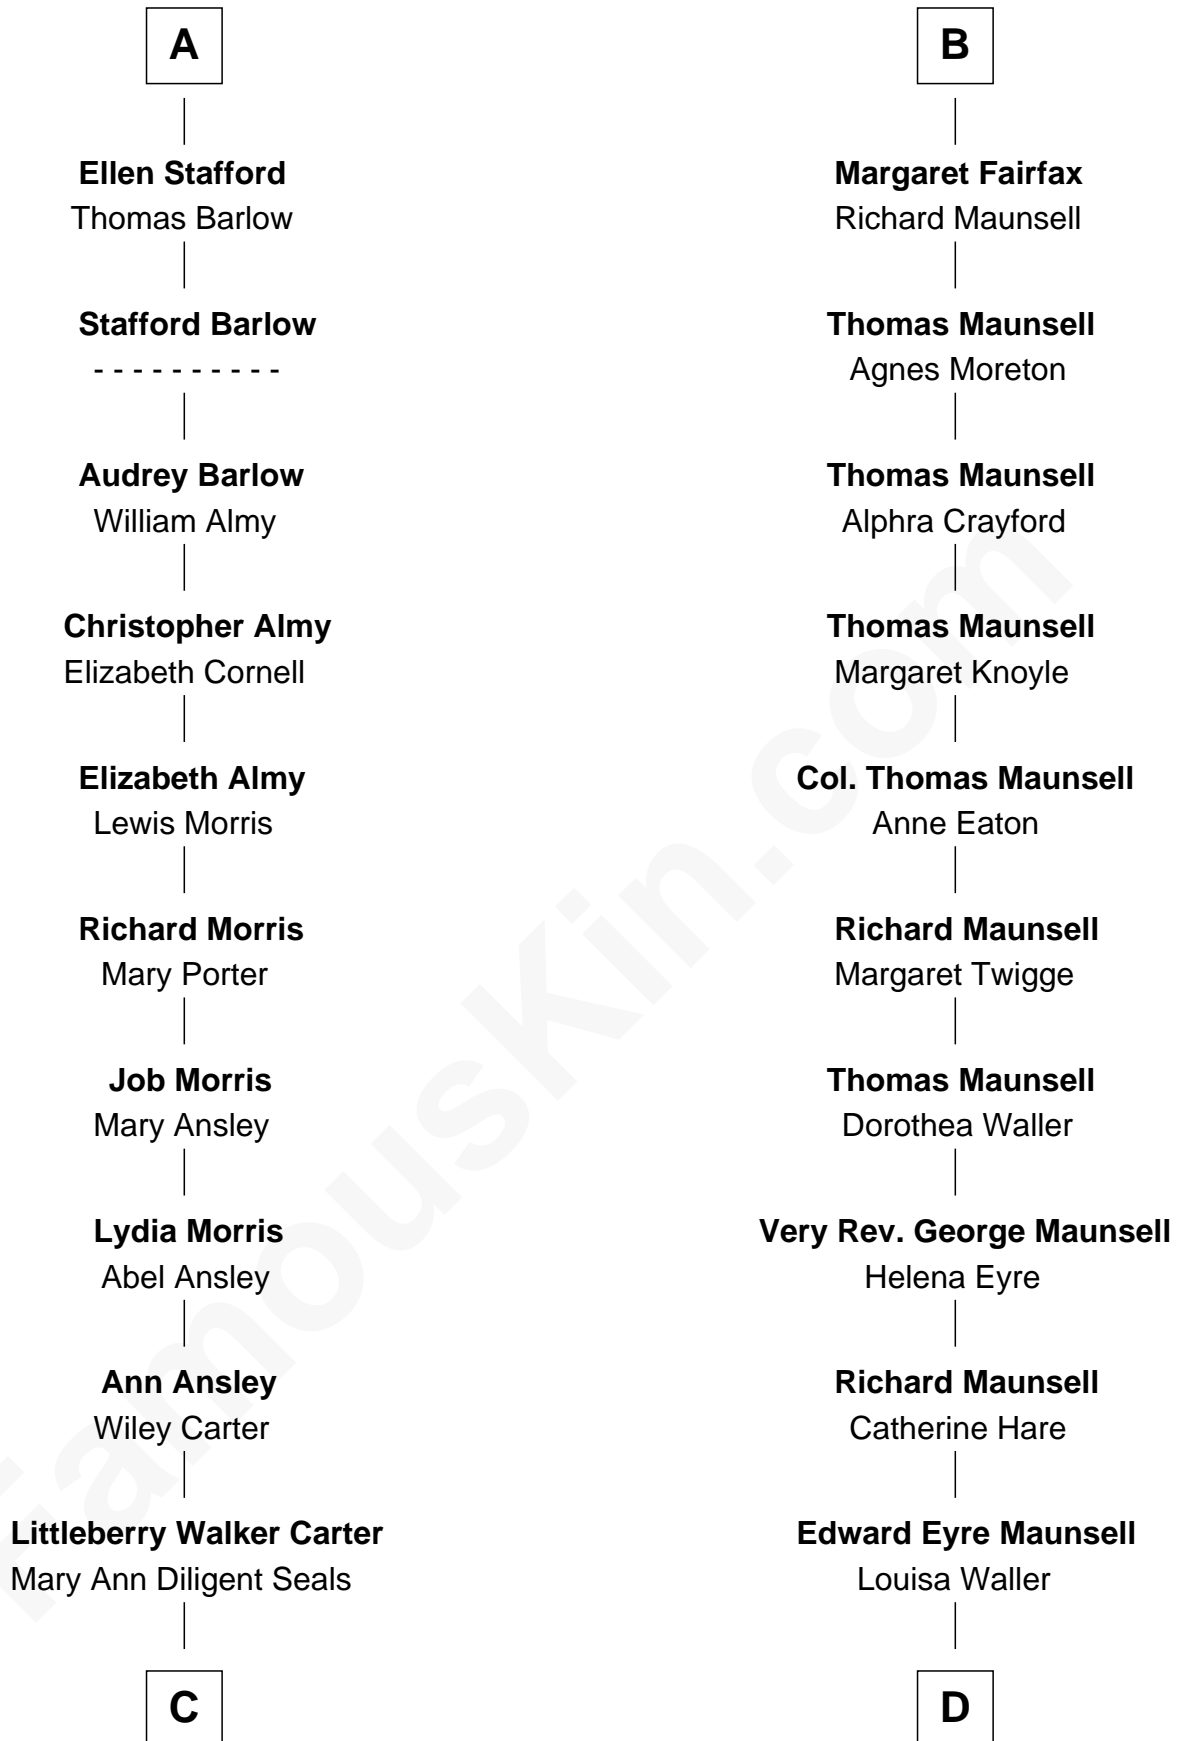

FamousKin.com Relationship Chart of

Jimmy Carter
39th U.S. President

19th cousin 2 times removed of

Phoebe Waller-Bridge
Theatre, TV and Movie Actress

C

William Archibald Carter

Nina Pratt

Earl Carter

Lillian Gordy

Jimmy Carter

39th U.S. President

D

Florence Catherine Maunsell

Rev. Theodosius Cotterell Henry Ward-Boughton-Leigh

Elsie Noëline Waller Ward-Boughton-Leigh

Rev. Horace Fitzhenry Waller-Bridge