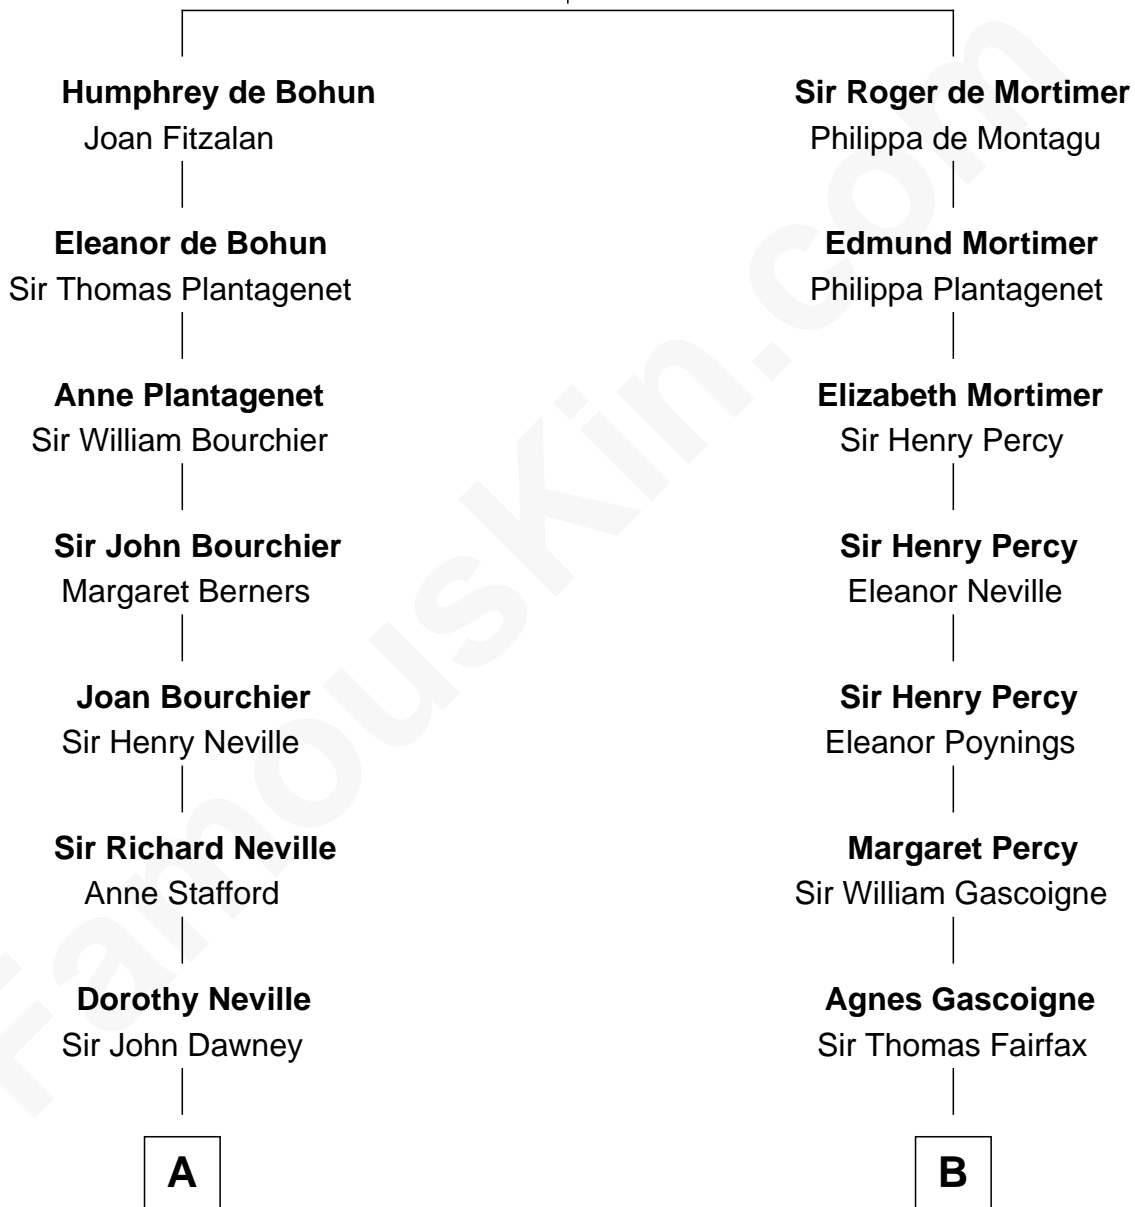

FamousKin.com Relationship Chart of

Jimmy Carter
39th U.S. President

20th cousin 1 time removed of

Phoebe Waller-Bridge
Theatre, TV and Movie Actress

Elizabeth de Badlesmere

with husband
Sir William de Bohun

with husband
Sir Edmund Mortimer

C

James E. Pratt
Sophronia C. Cowan

Nina Pratt
William Archibald Carter

Earl Carter
Lillian Gordy

Jimmy Carter
39th U.S. President

D

Florence Catherine Maunsell
Rev. Theodosius Cotterell Henry Ward-Boughton-Leigh