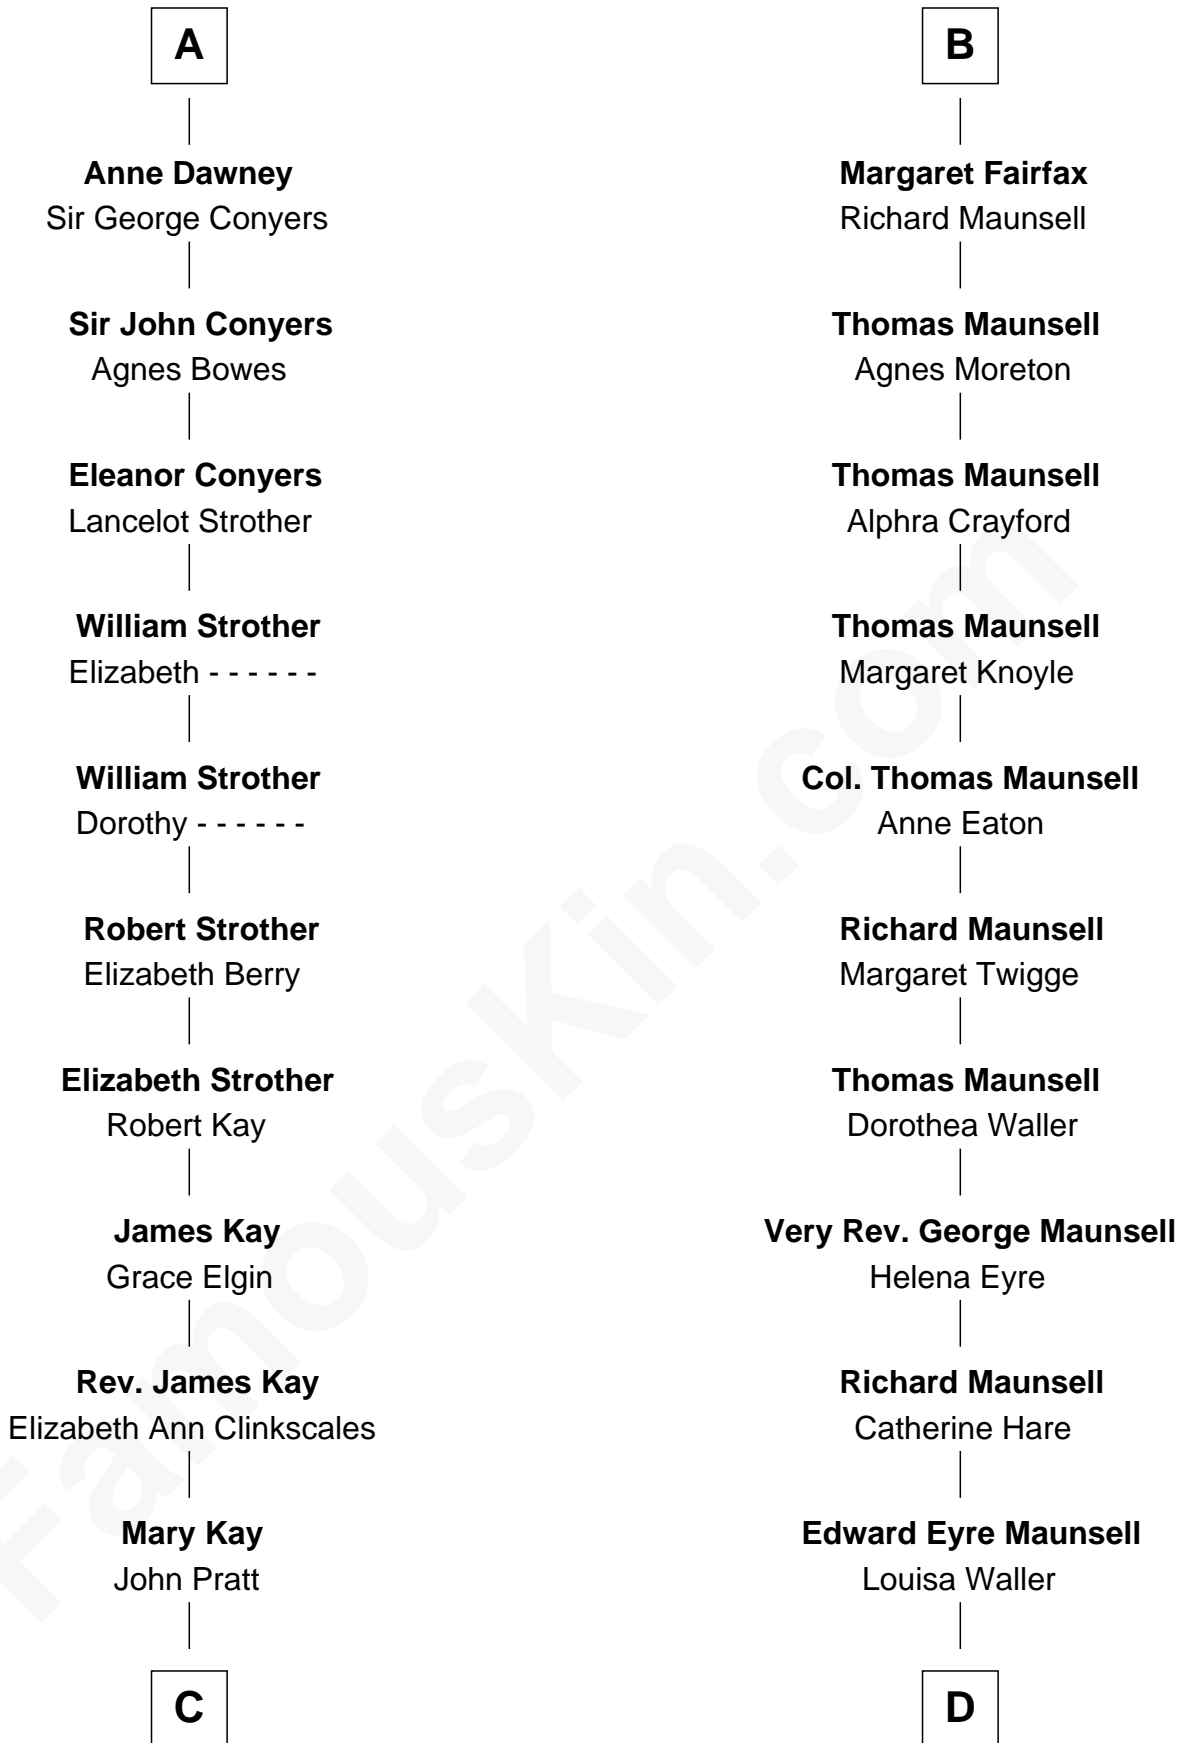

FamousKin.com Relationship Chart of

Jimmy Carter
39th U.S. President

20th cousin 1 time removed of

Phoebe Waller-Bridge
Theatre, TV and Movie Actress

Elizabeth de Badlesmere

with husband
Sir William de Bohun

with husband
Sir Edmund Mortimer

C

James E. Pratt
Sophronia C. Cowan

Nina Pratt
William Archibald Carter

Earl Carter
Lillian Gordy

Jimmy Carter
39th U.S. President

D

Florence Catherine Maunsell
Rev. Theodosius Cotterell Henry Ward-Boughton-Leigh