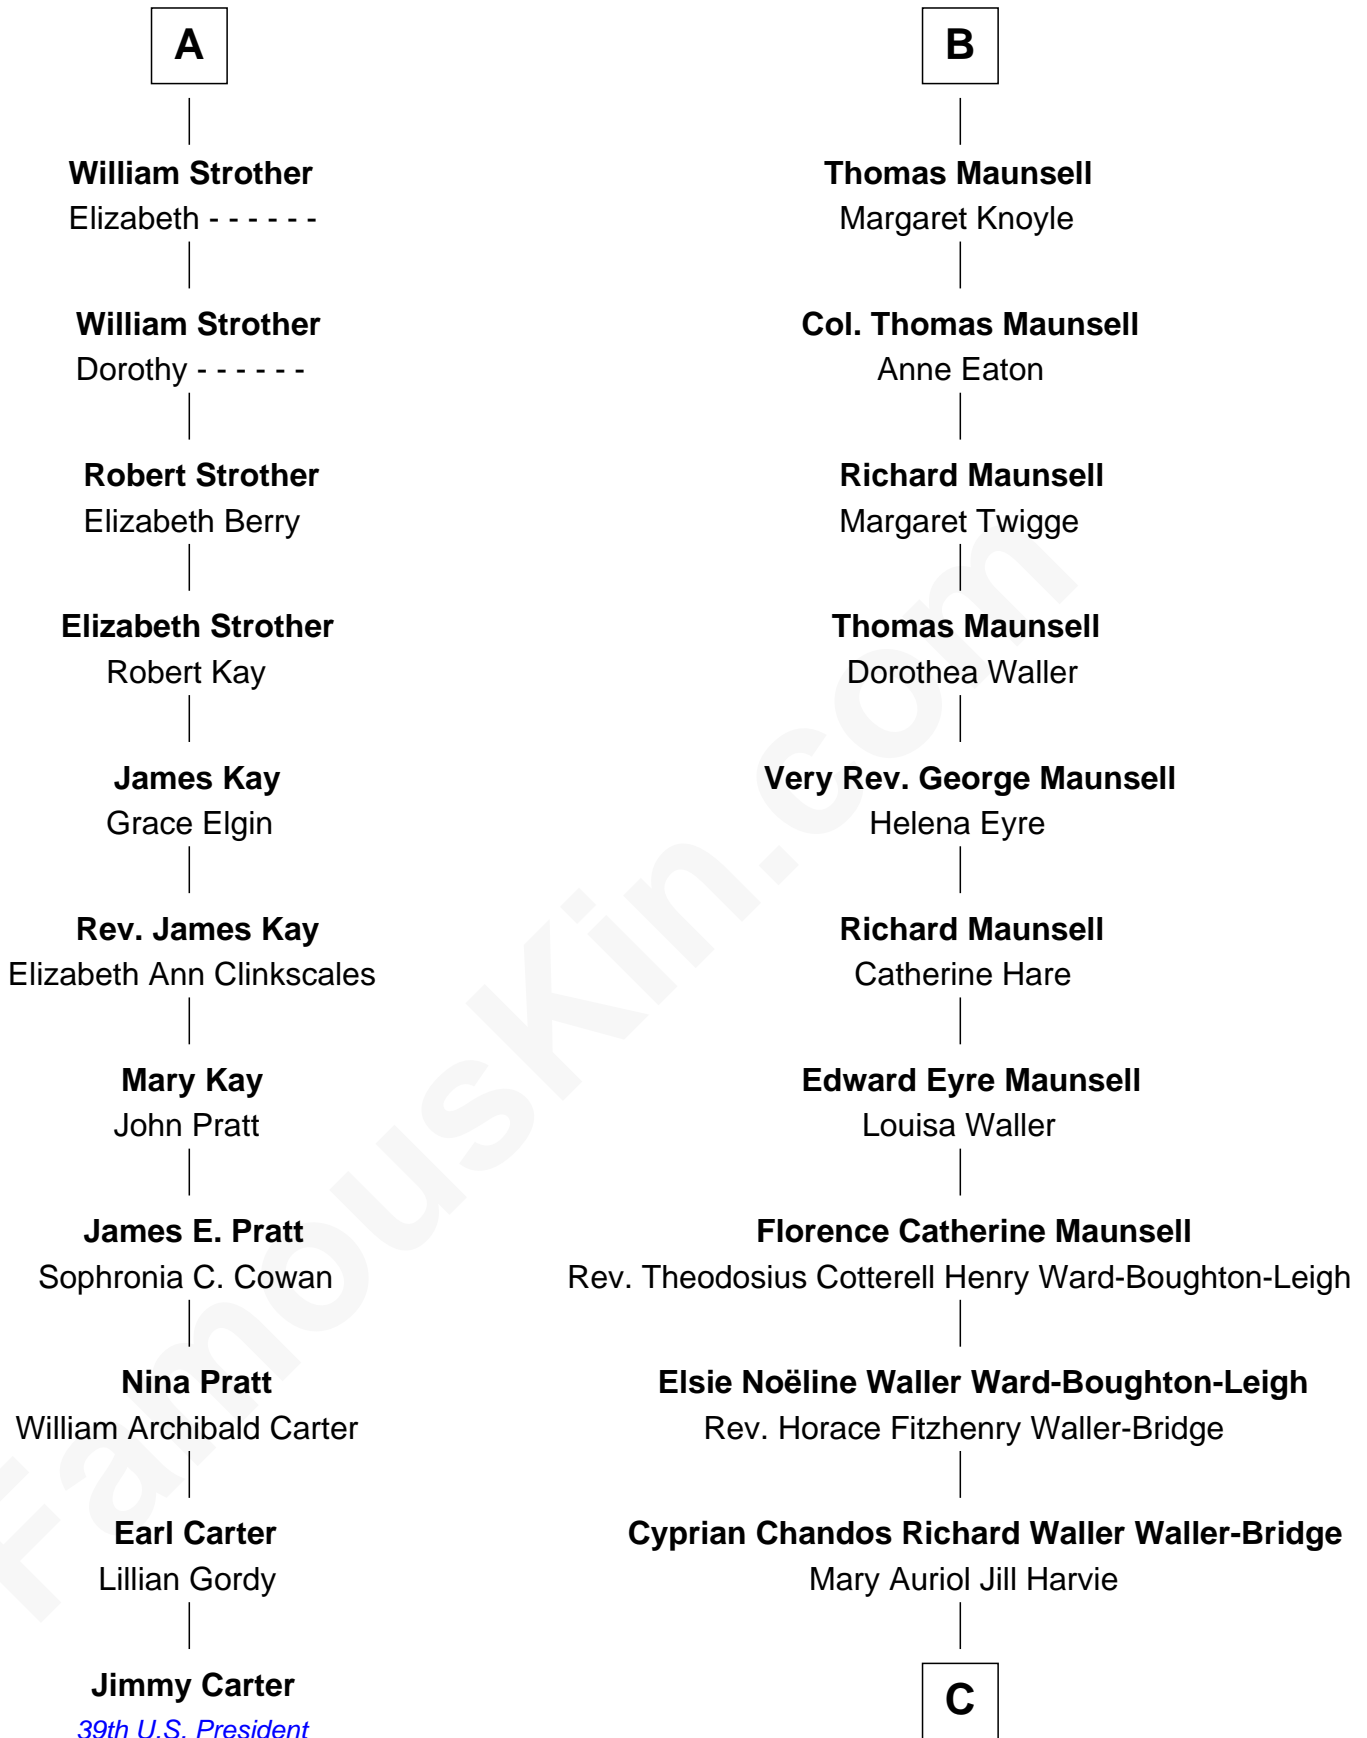

# FamousKin.com Relationship Chart of

**Jimmy Carter**

*39th U.S. President*

17th cousin 1 time removed of

**Phoebe Waller-Bridge**

*Theatre, TV and Movie Actress*

**Sir Ralph Neville**

Joan Beaufort