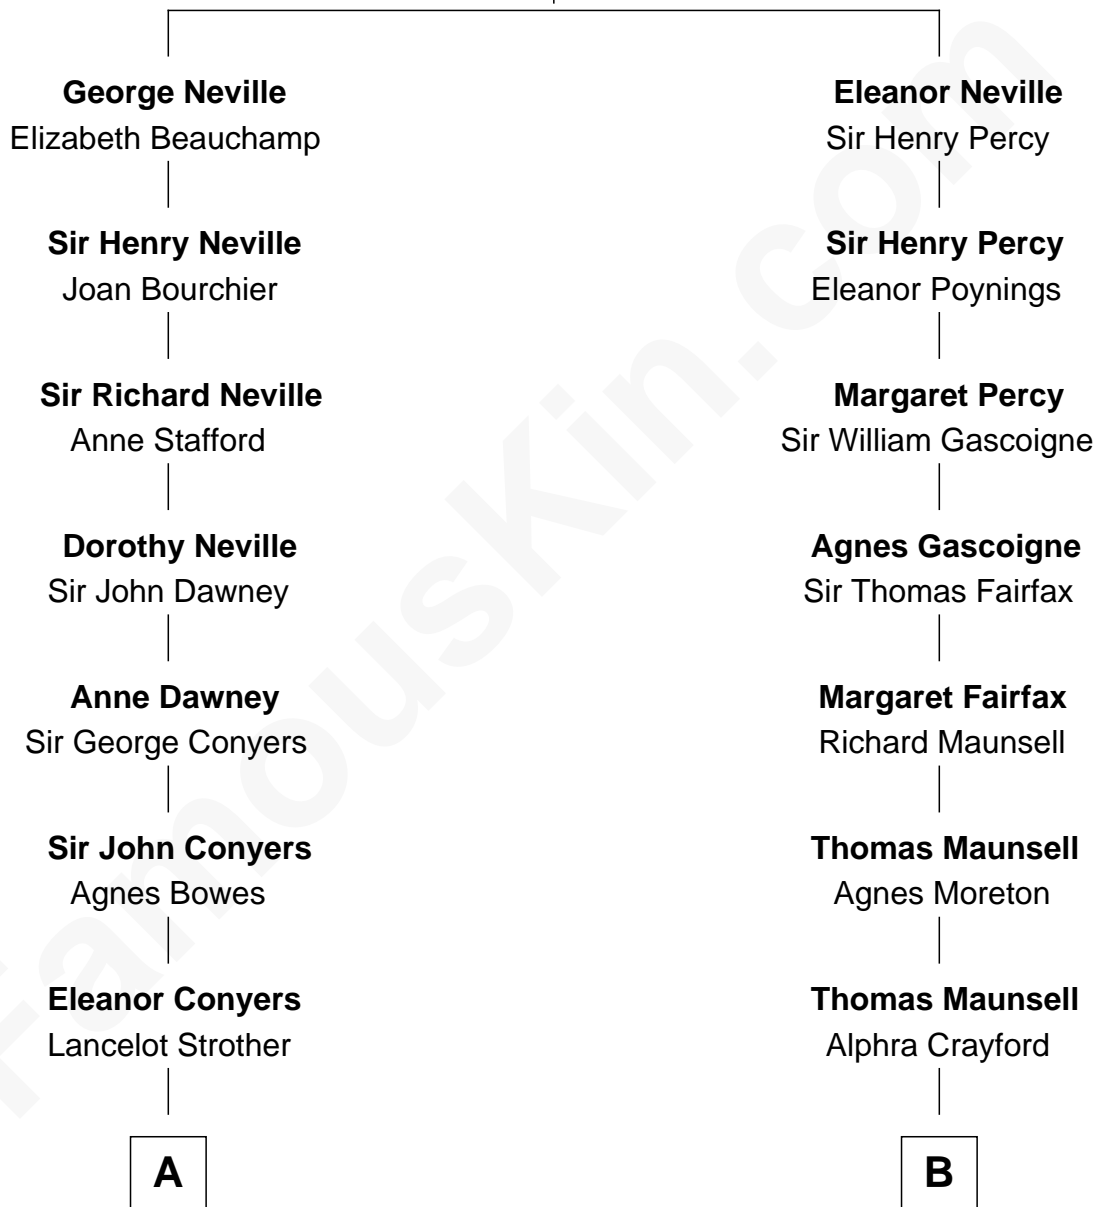

# FamousKin.com Relationship Chart of

**Jimmy Carter**

*39th U.S. President*

17th cousin 1 time removed of

**Phoebe Waller-Bridge**

*Theatre, TV and Movie Actress*

**Sir Ralph Neville**

Joan Beaufort

C

Michael Cyprian Waller-Bridge

Teresa Mary Clerke

Phoebe Waller-Bridge

*Theatre, TV and Movie Actress*

FamousKin.com