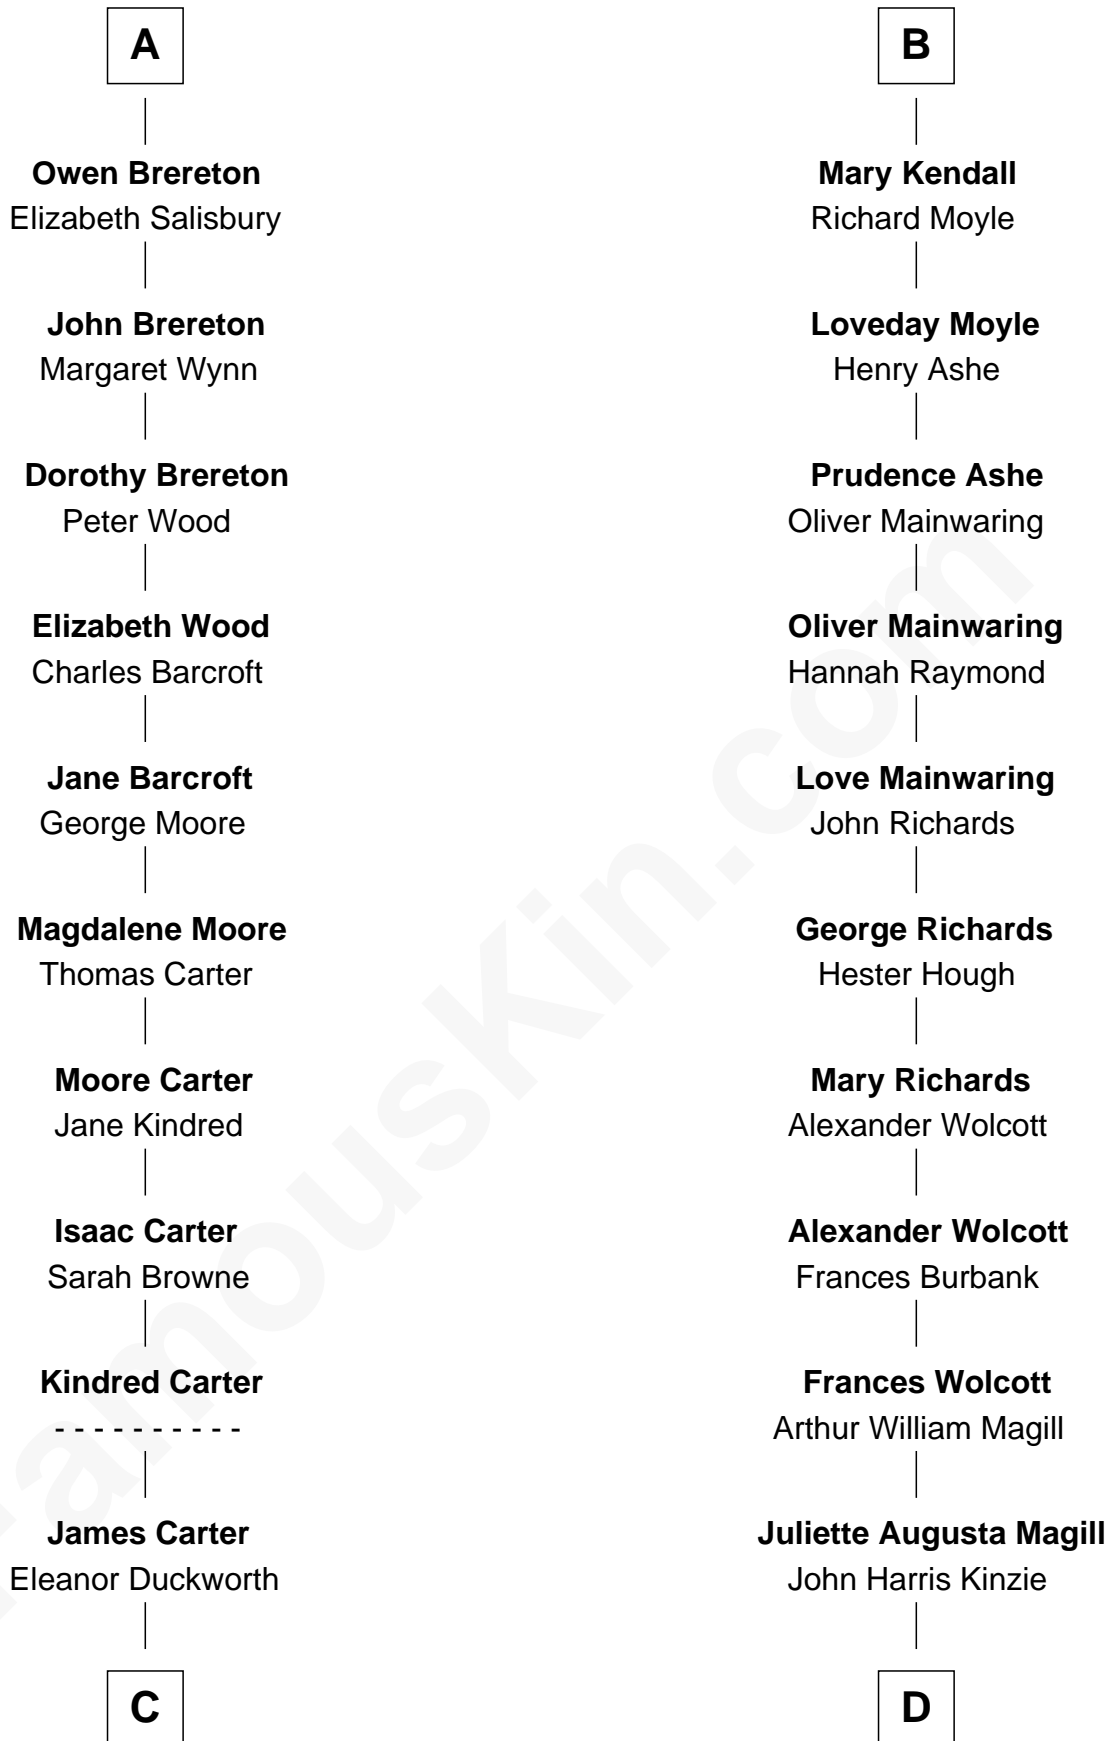

FamousKin.com Relationship Chart of

Jimmy Carter

39th U.S. President

18th cousin 3 times removed of

Juliette Gordon Low

Founder of the Girl Scouts

Sir Robert de Holland

Maude la Zouche

C

Wiley Carter
Ann Ansley

Littleberry Walker Carter
Mary Ann Diligent Seals

William Archibald Carter
Nina Pratt

Earl Carter
Lillian Gordy

Jimmy Carter
39th U.S. President

D

Eleanor Lytle Kinzie
William Washington Gordon