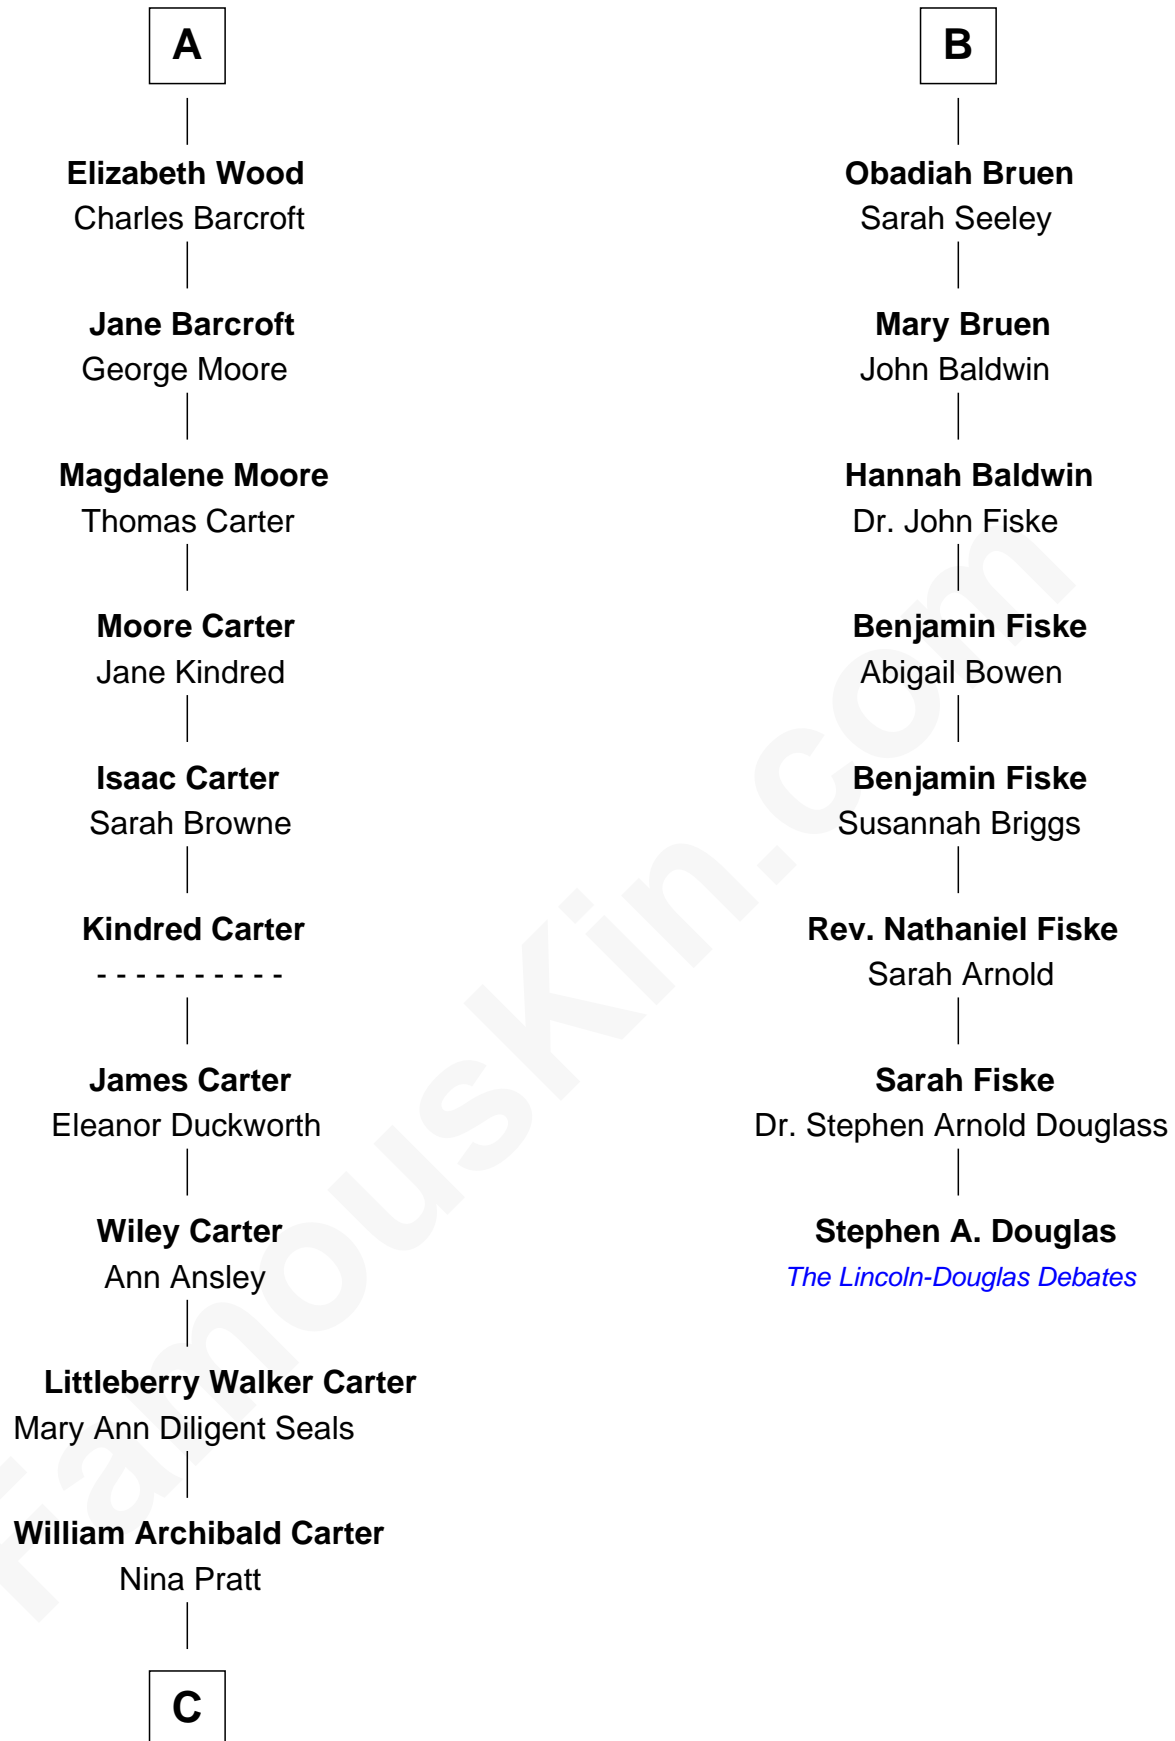

FamousKin.com Relationship Chart of

Jimmy Carter

39th U.S. President

14th cousin 4 times removed of

Stephen A. Douglas

Participated in Lincoln-Douglas Debates

C

—
Earl Carter
Lillian Gordy

—
Jimmy Carter
39th U.S. President

FamousKin.com