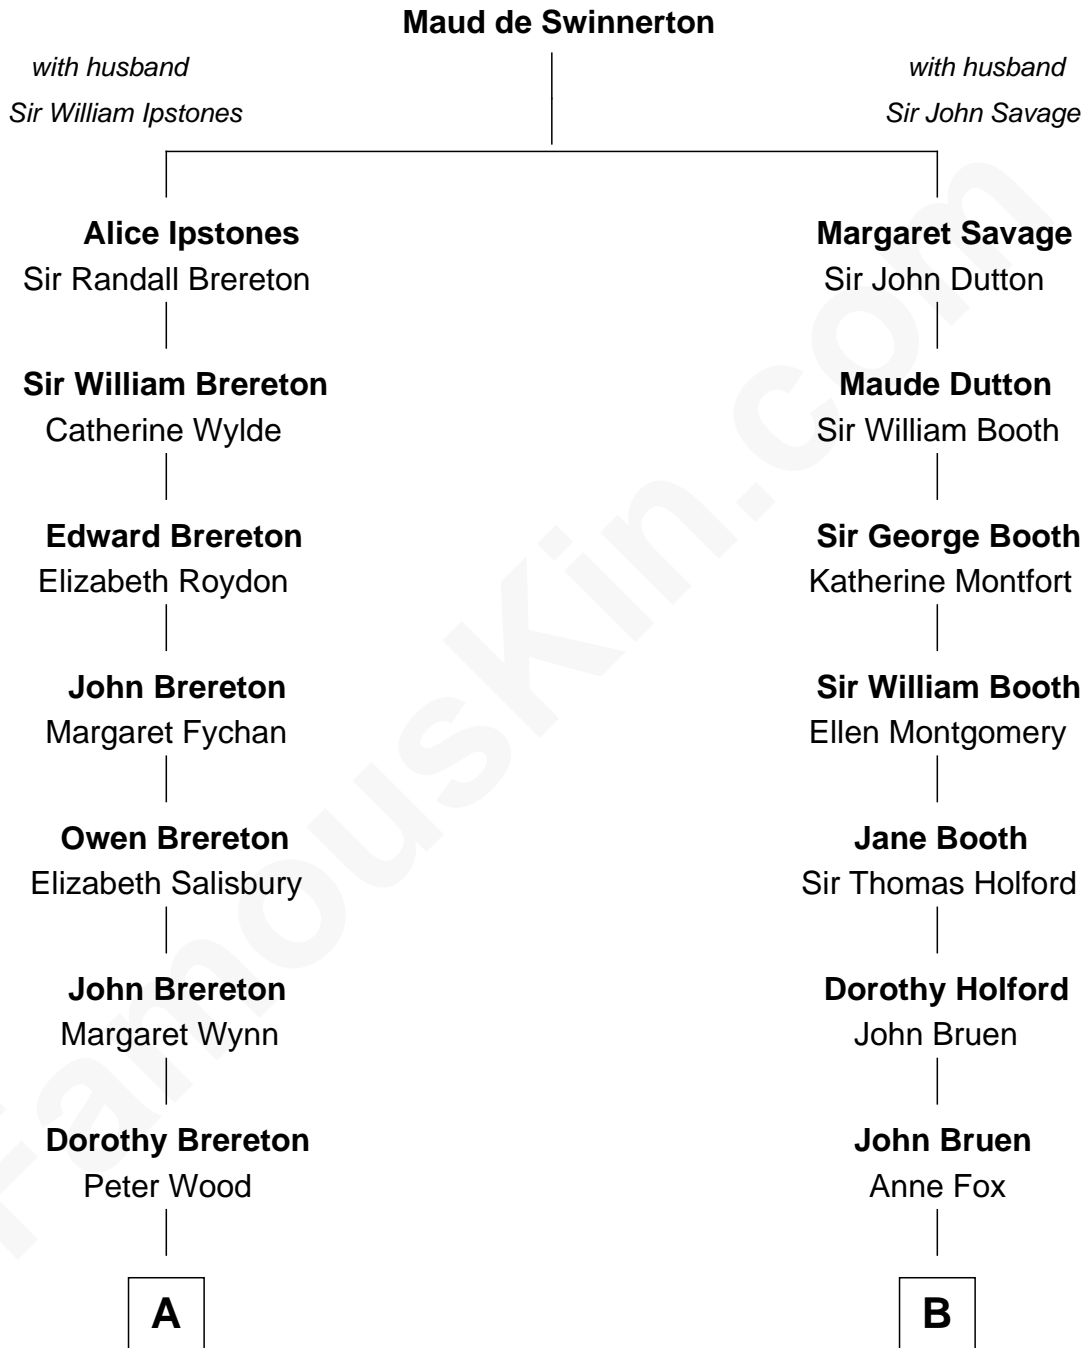

FamousKin.com Relationship Chart of

Jimmy Carter

39th U.S. President

14th cousin 4 times removed of

Stephen A. Douglas

Participated in Lincoln-Douglas Debates

C

—
Earl Carter
Lillian Gordy

—
Jimmy Carter
39th U.S. President

FamousKin.com