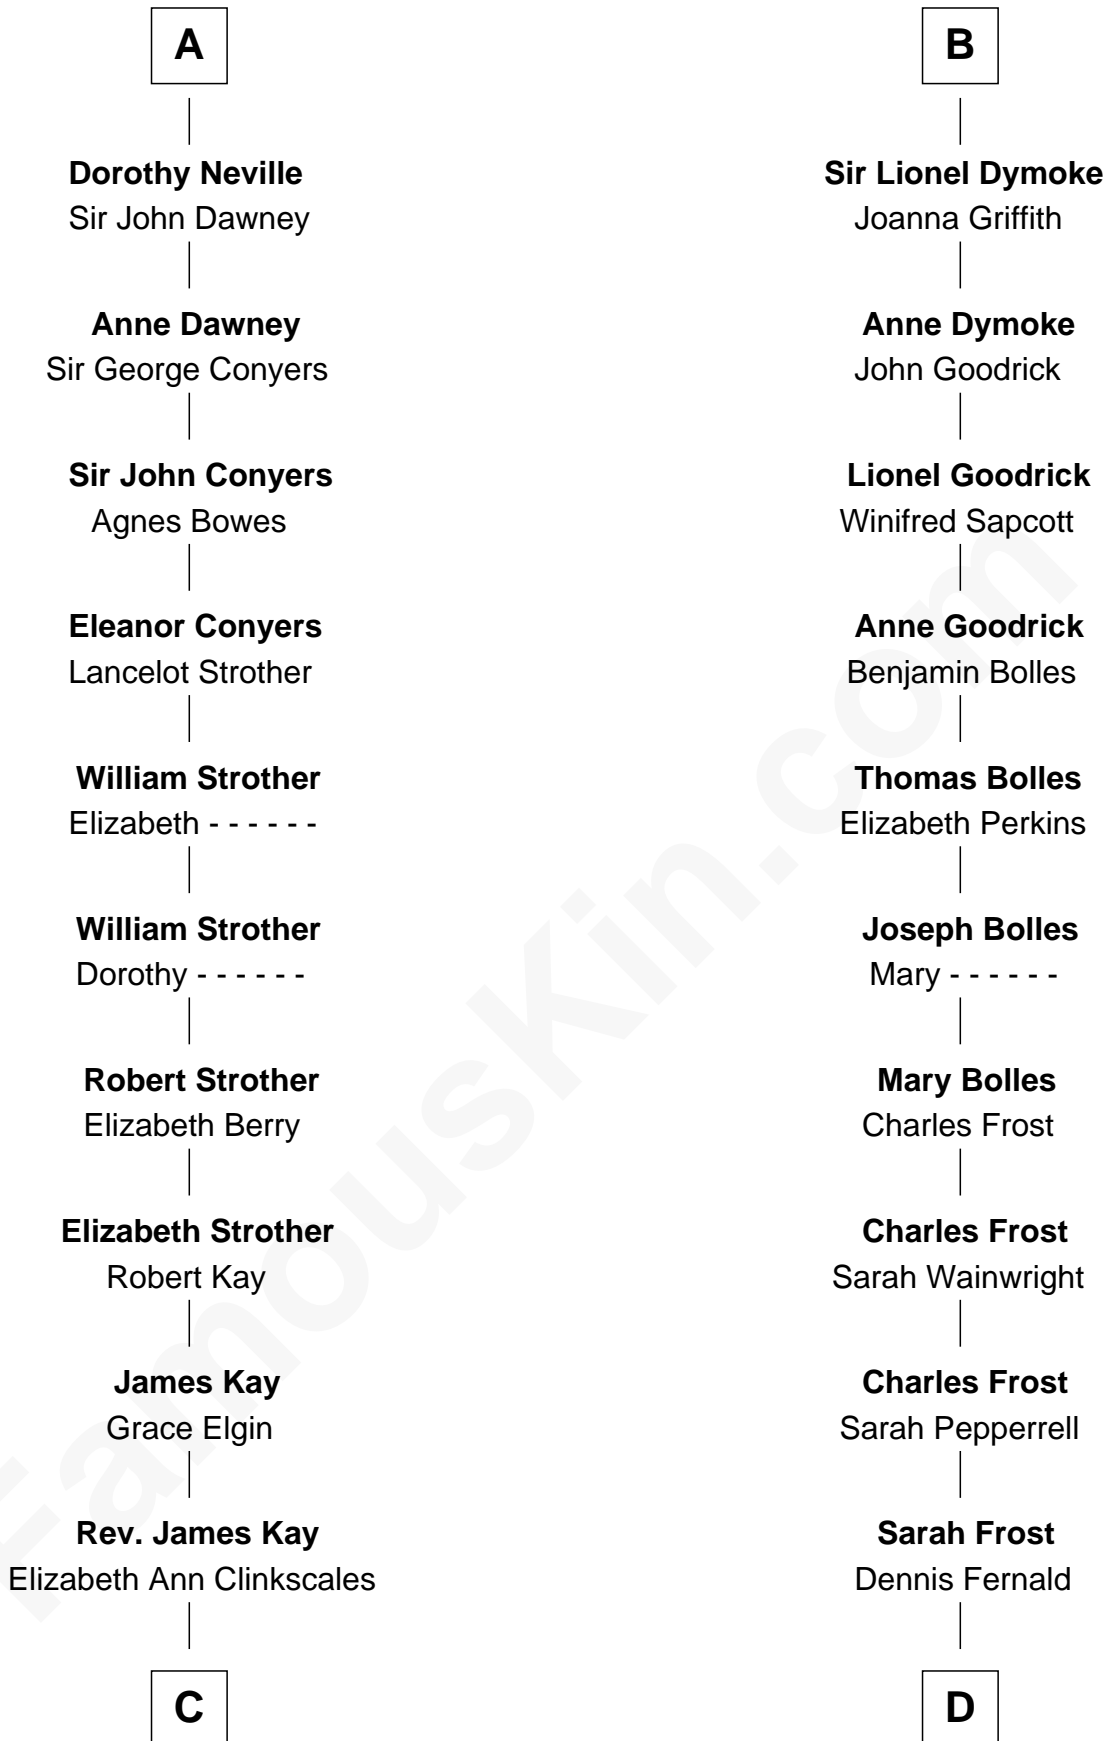

FamousKin.com Relationship Chart of

Jimmy Carter

39th U.S. President

20th cousin 1 time removed of

John Fremont Hill

45th Governor of Maine

C

Mary Kay
John Pratt

James E. Pratt
Sophronia C. Cowan

Nina Pratt
William Archibald Carter

Earl Carter
Lillian Gordy

Jimmy Carter
39th U.S. President

D

Miriam Fernald
William Leighton

Andrew Pepperrell Leighton
Sarah Catherine Odiorne

Miriam Leighton
William Hill

John Fremont Hill
45th Governor of Maine