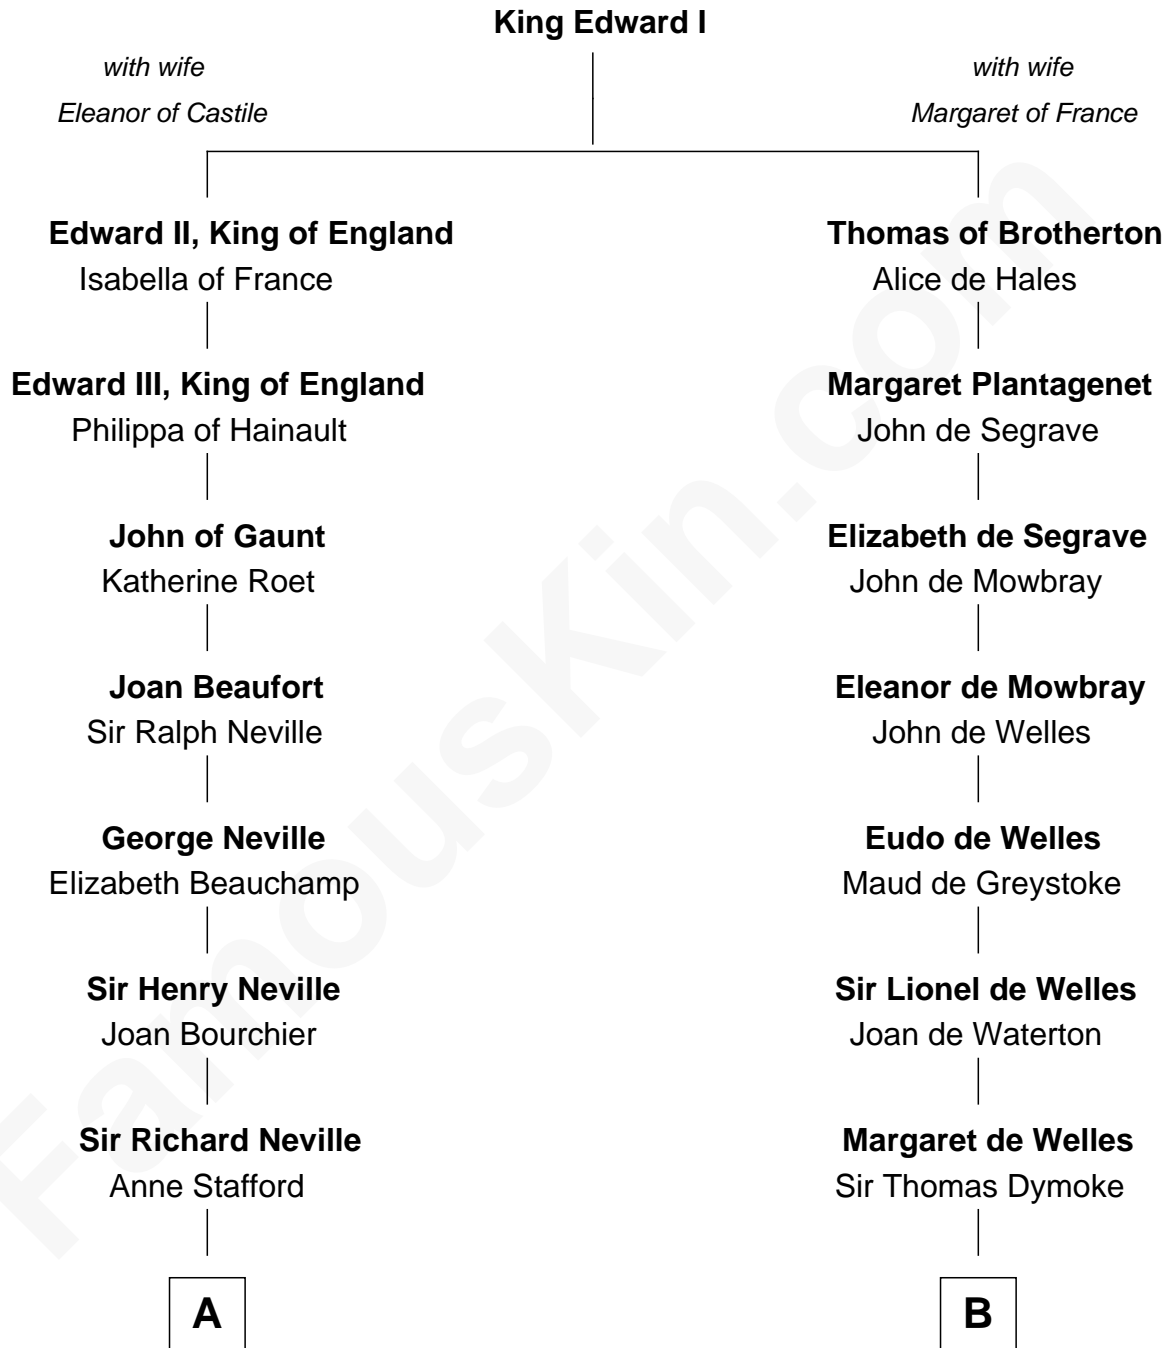

FamousKin.com Relationship Chart of

Jimmy Carter

39th U.S. President

20th cousin 1 time removed of

John Fremont Hill

45th Governor of Maine

C

Mary Kay
John Pratt

James E. Pratt
Sophronia C. Cowan

Nina Pratt
William Archibald Carter

Earl Carter
Lillian Gordy

Jimmy Carter
39th U.S. President

D

Miriam Fernald
William Leighton

Andrew Pepperrell Leighton
Sarah Catherine Odiorne