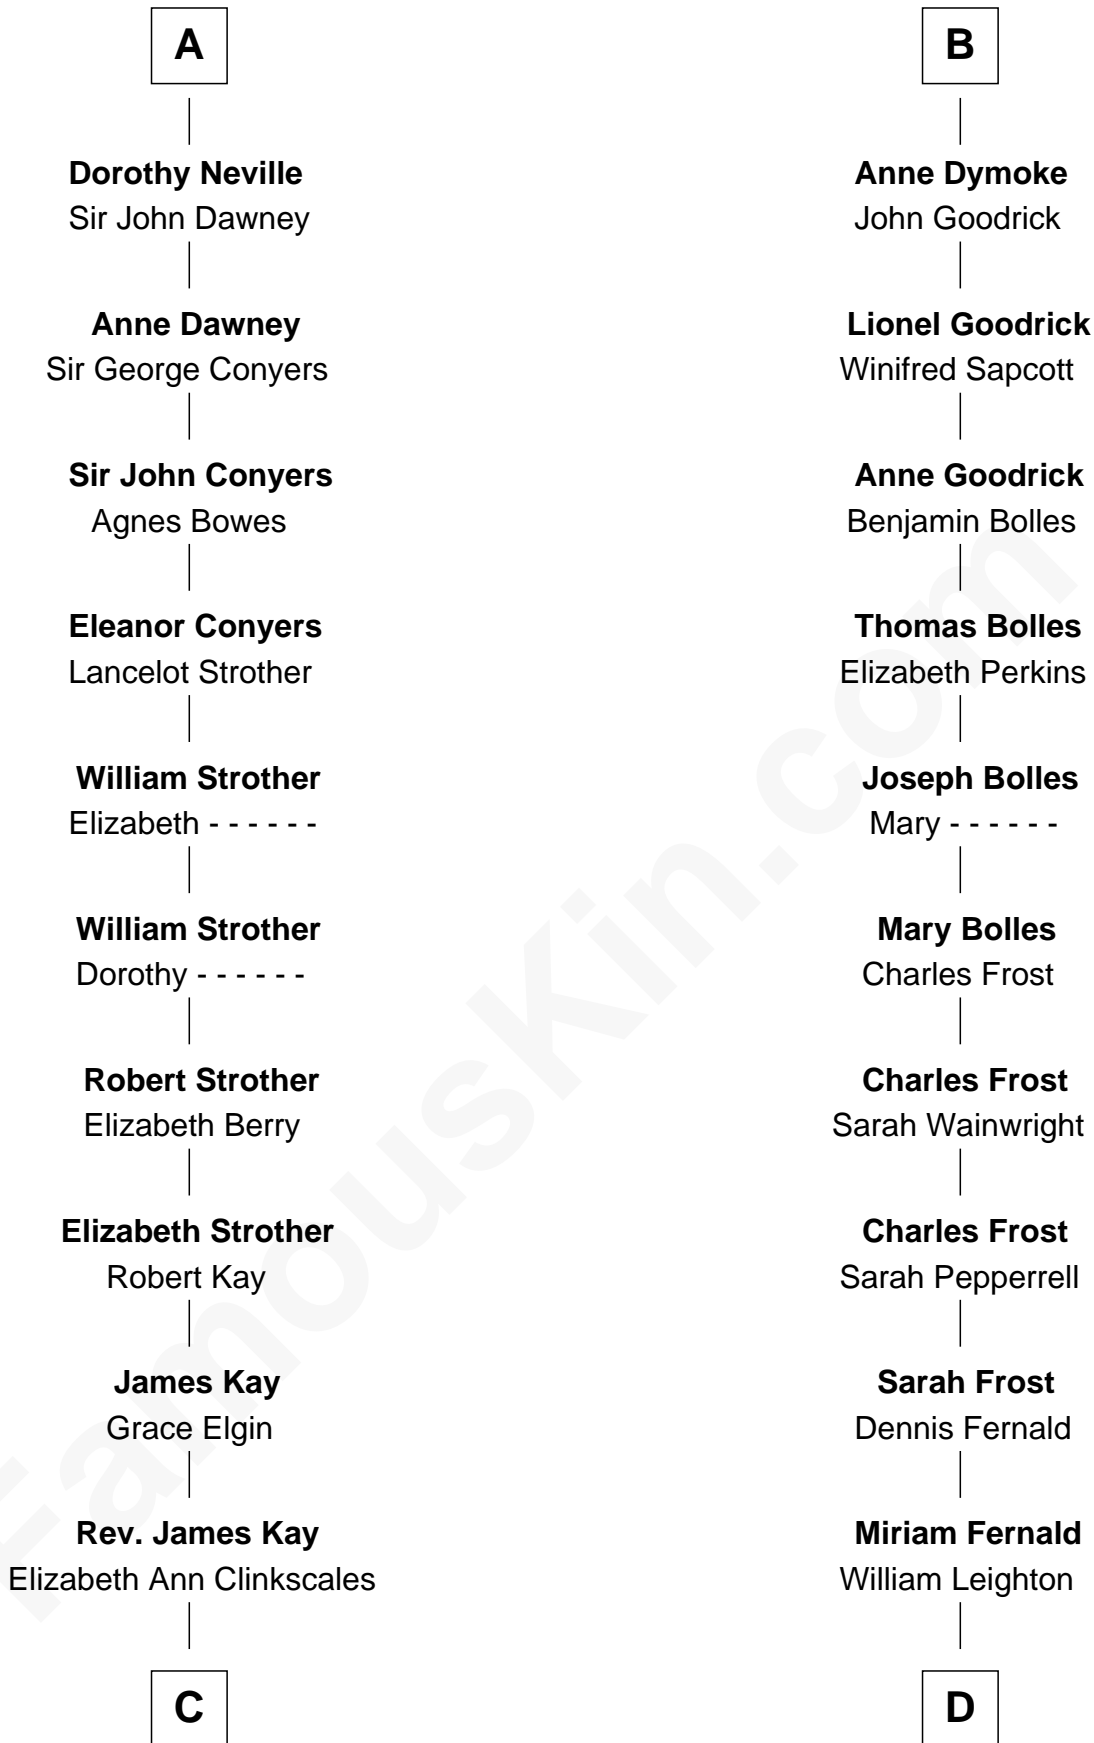

FamousKin.com Relationship Chart of

Jimmy Carter

39th U.S. President

19th cousin 2 times removed of

John Fremont Hill

45th Governor of Maine

Henry Plantagenet

Maud de Chaworth

C

Mary Kay
John Pratt

James E. Pratt
Sophronia C. Cowan

Nina Pratt
William Archibald Carter

Earl Carter
Lillian Gordy

Jimmy Carter
39th U.S. President

D

Andrew Pepperrell Leighton
Sarah Catherine Odiorne

Miriam Leighton
William Hill

John Fremont Hill
45th Governor of Maine

FamousKin.com