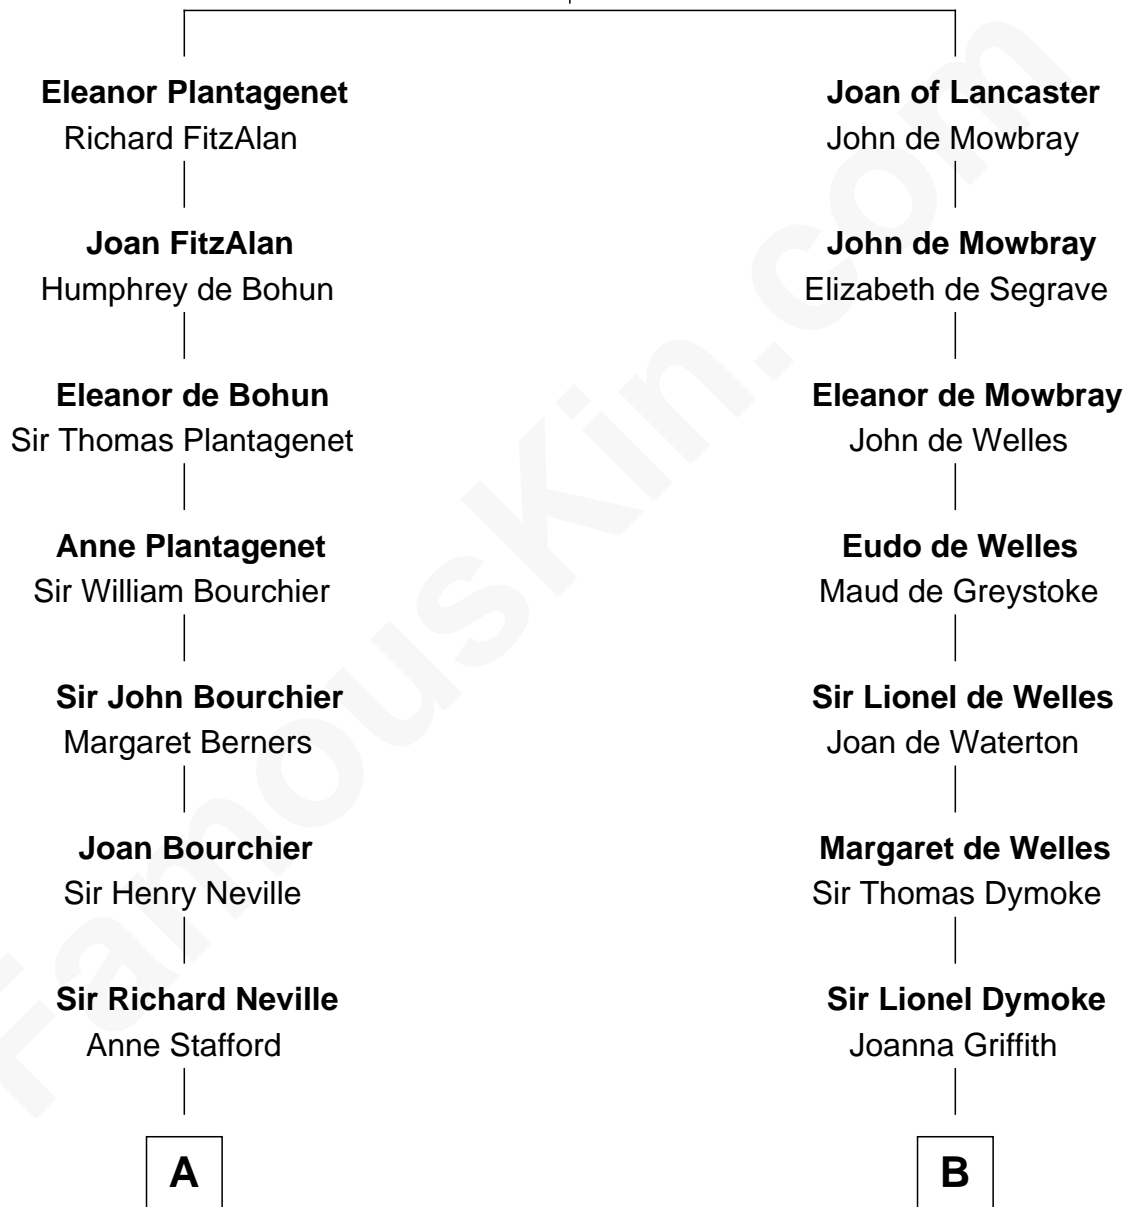

FamousKin.com Relationship Chart of

Jimmy Carter

39th U.S. President

19th cousin 2 times removed of

John Fremont Hill

45th Governor of Maine

Henry Plantagenet

Maud de Chaworth

C

Mary Kay
John Pratt

James E. Pratt
Sophronia C. Cowan

Nina Pratt
William Archibald Carter

Earl Carter
Lillian Gordy

Jimmy Carter
39th U.S. President

D

Andrew Pepperrell Leighton
Sarah Catherine Odiorne

Miriam Leighton
William Hill

John Fremont Hill
45th Governor of Maine

FamousKin.com