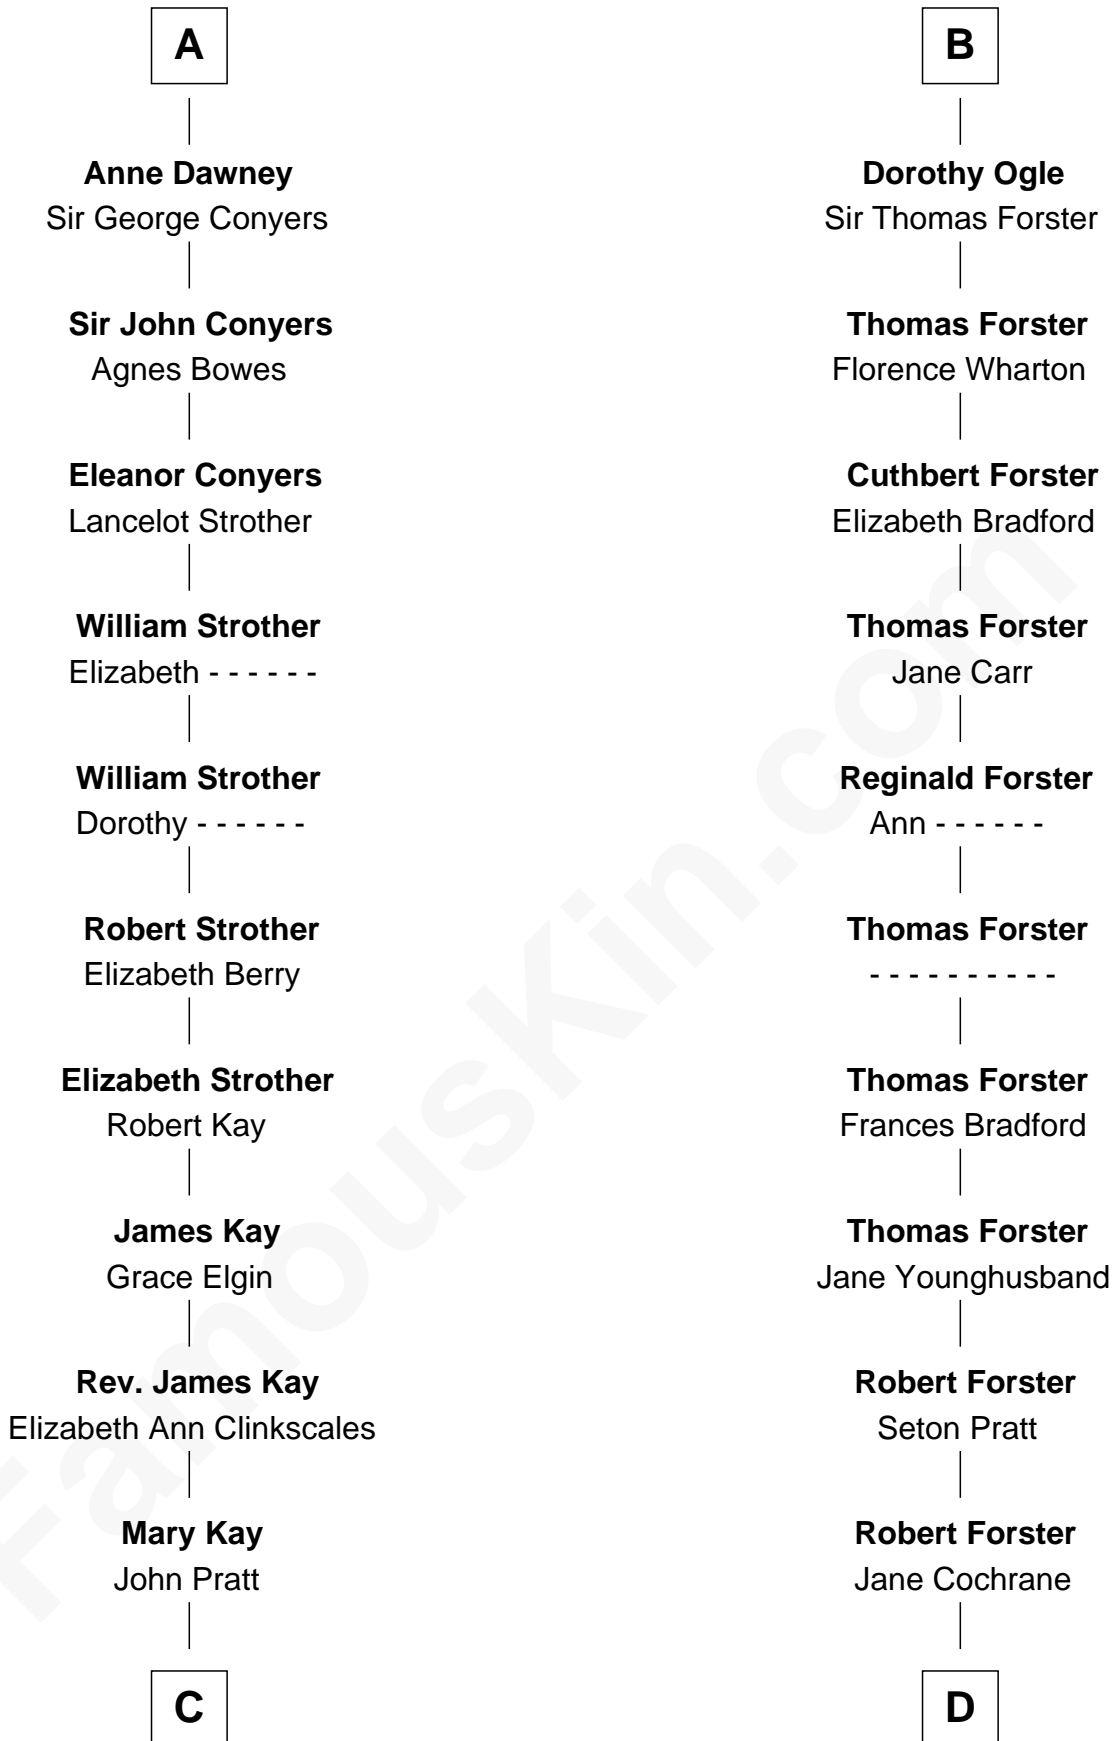

FamousKin.com Relationship Chart of

Jimmy Carter
39th U.S. President

20th cousin of

Brian Forster
TV Actor

C

James E. Pratt
Sophronia C. Cowan

Nina Pratt
William Archibald Carter

Earl Carter
Lillian Gordy

Jimmy Carter
39th U.S. President

D

Lt-Col. Frederic Blanco Forster
Marian Jennette Sophia De Carteret

Frederic Percy Cochrane Forster
Alice Mary Biggs

Peter Cochrane Forster
Jennifer Dickens Downing

Brian Forster
TV Actor