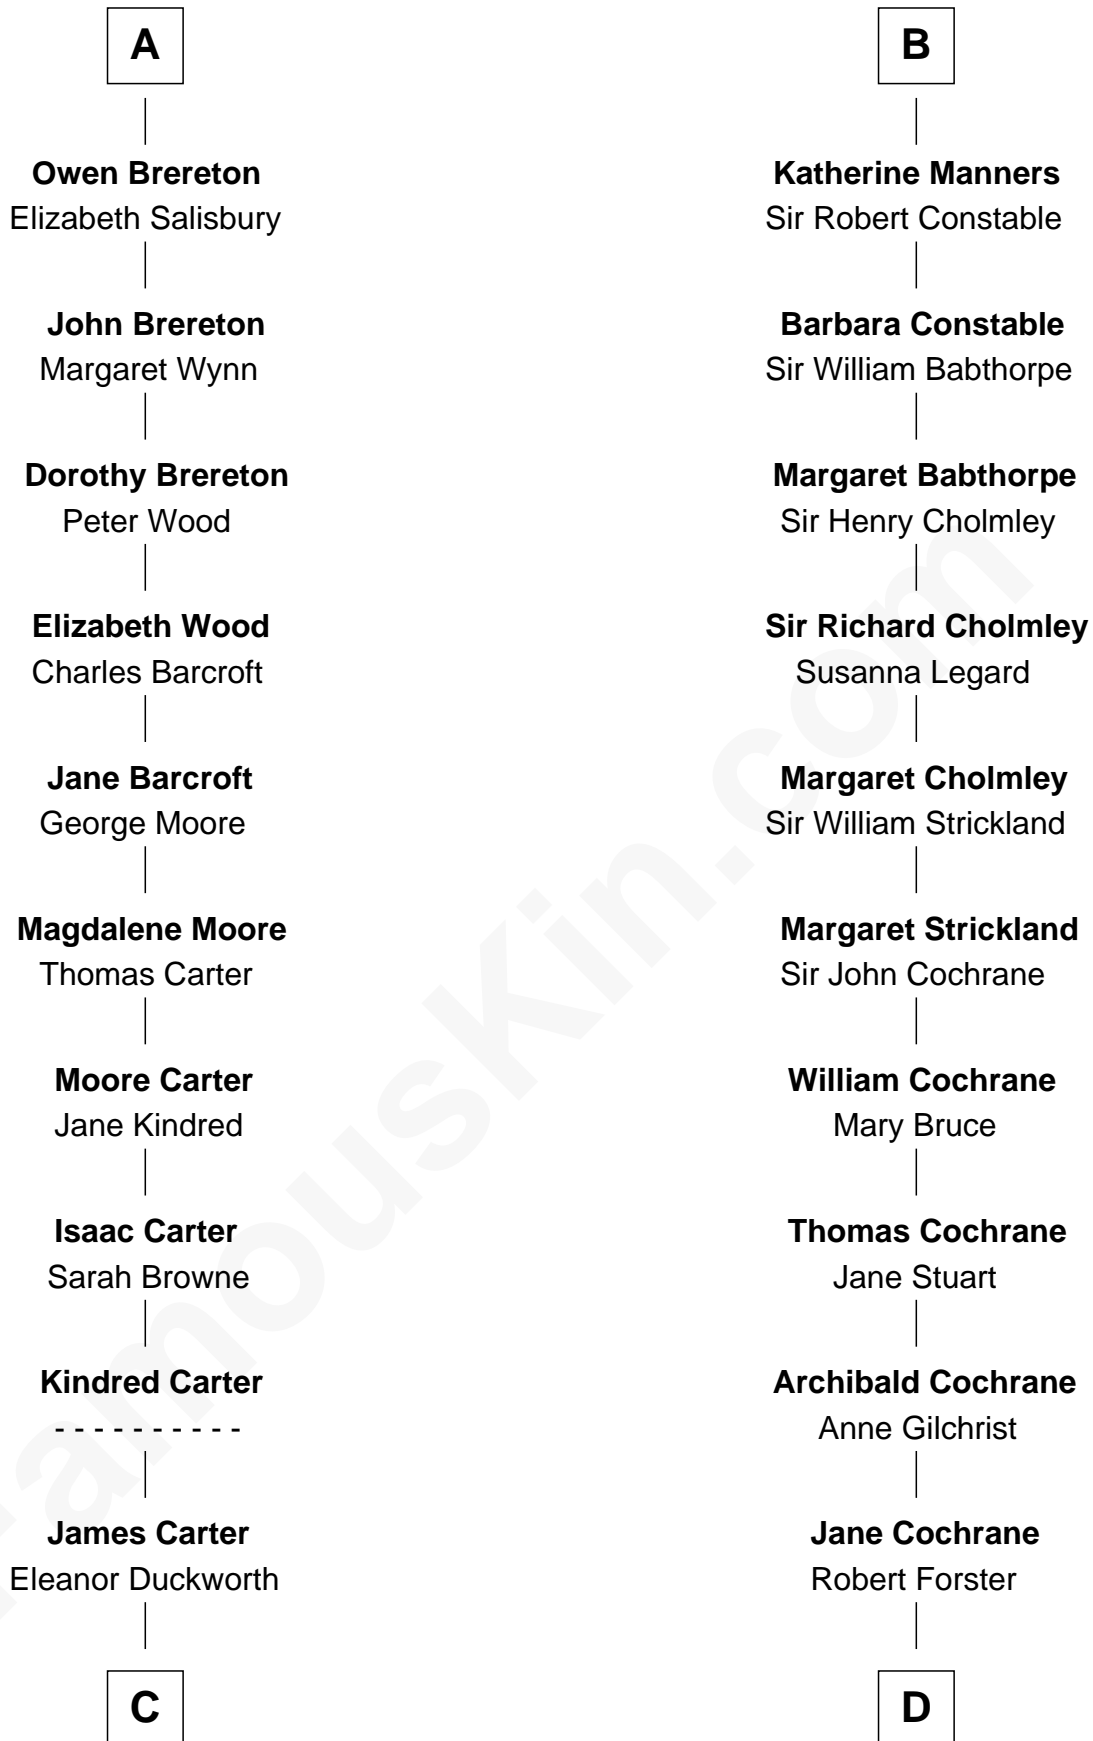

FamousKin.com Relationship Chart of

Jimmy Carter

39th U.S. President

20th cousin 1 time removed of

Brian Forster

TV Actor

Sir Robert de Holland

Maude la Zouche

Maude de Holland
Sir Thomas de Swinnerton

Sir Robert de Swinnerton
Elizabeth de Beke

Maud de Swinnerton
Sir William Ipstones

Alice Ipstones
Sir Randall Brereton

Sir William Brereton
Catherine Wylde

Edward Brereton
Elizabeth Roydon

John Brereton
Margaret Fychan

A

Thomas Holand
Joan Plantagenet

Sir Thomas de Holand
Alice FitzAlan

Eleanor Holand
Roger Mortimer

Anne de Mortimer
Richard of York

Sir Richard Plantagenet
Cecily Neville

Anne of York
Sir Thomas St. Leger

Anne St. Leger
Sir George Manners

B

C

Wiley Carter
Ann Ansley

Littleberry Walker Carter
Mary Ann Diligent Seals

William Archibald Carter
Nina Pratt

Earl Carter
Lillian Gordy

Jimmy Carter
39th U.S. President